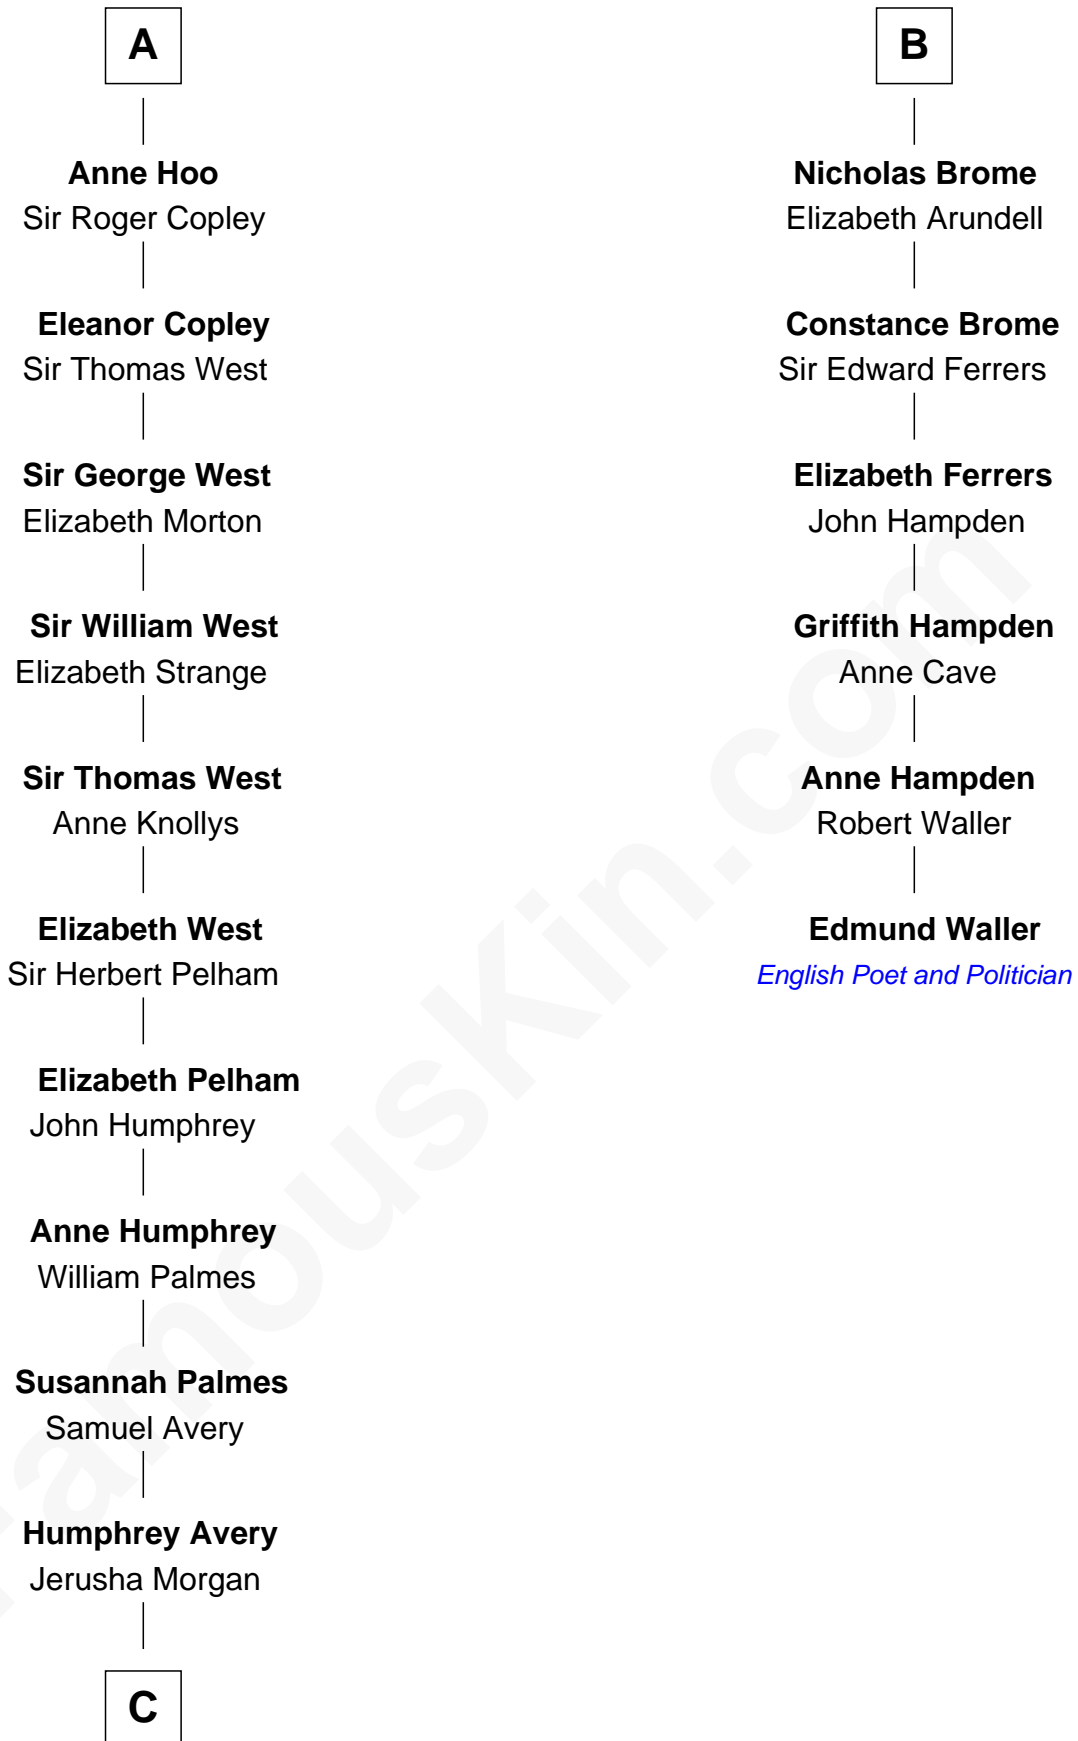

FamousKin.com Relationship Chart of

John D. Rockefeller

Founder of the Standard Oil Company

12th cousin 9 times removed of

Edmund Waller

English Poet and Politician

Sir James de Audley

Ela Longespee

Katherine Giffard

Sir Nicholas Audley

Joan Martin

Alice de Audley

Sir Hugh de Meynell

Isabel de Meynell

Sir Thomas de Shirley

Sir Hugh Shirley

Beatrice Brewes

Sir Ralph Shirley

Joan Basset

Beatrice Shirley

John Brome

B

C

—
Solomon Avery
Hannah Punderson

—
Miles Avery
Malinda Pixley

—
Lucy Avery
Godfrey Lewis Rockefeller

—
William Avery Rockefeller
Eliza Davison

—
John D. Rockefeller
Founder of the Standard Oil Company

FamousKin.com