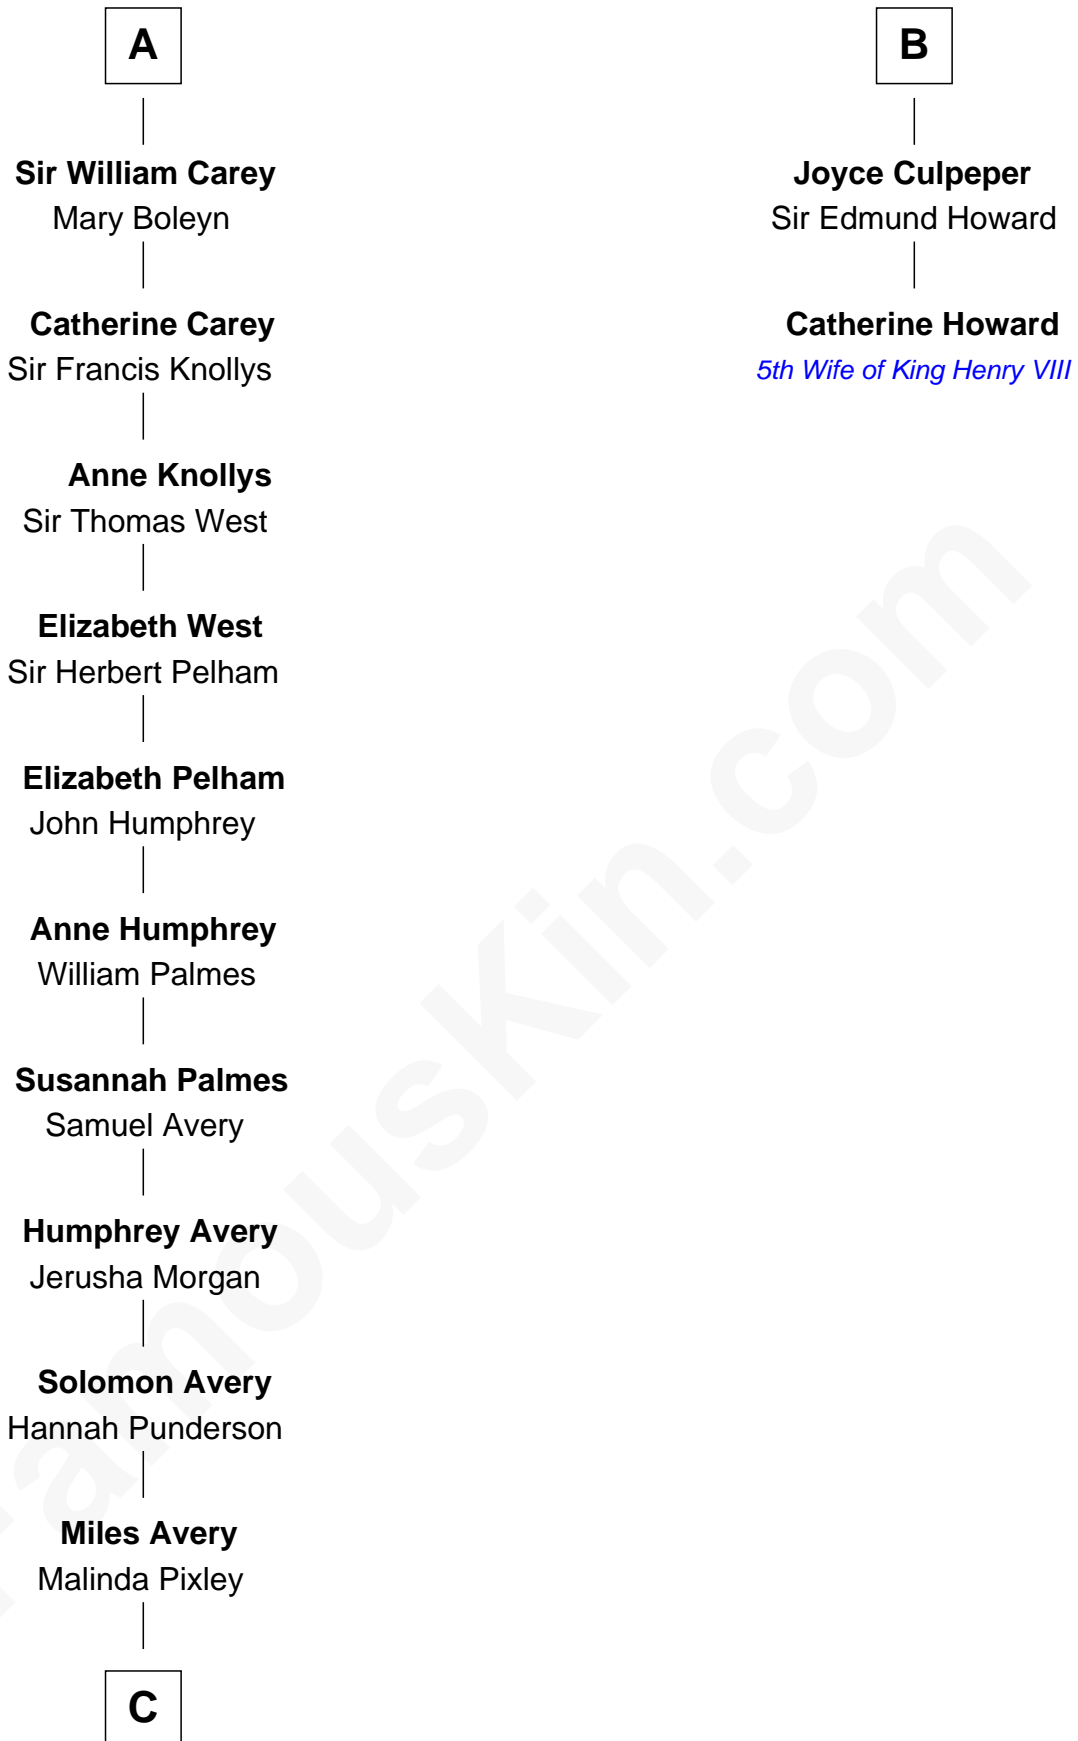

FamousKin.com Relationship Chart of

John D. Rockefeller

Founder of the Standard Oil Company

8th cousin 11 times removed of

Catherine Howard

5th Wife of King Henry VIII

Sir Gilbert de Clare

Joan of Acre

C

—
Lucy Avery

Godfrey Lewis Rockefeller

—
William Avery Rockefeller

Eliza Davison

—
John D. Rockefeller

Founder of the Standard Oil Company

FamousKin.com