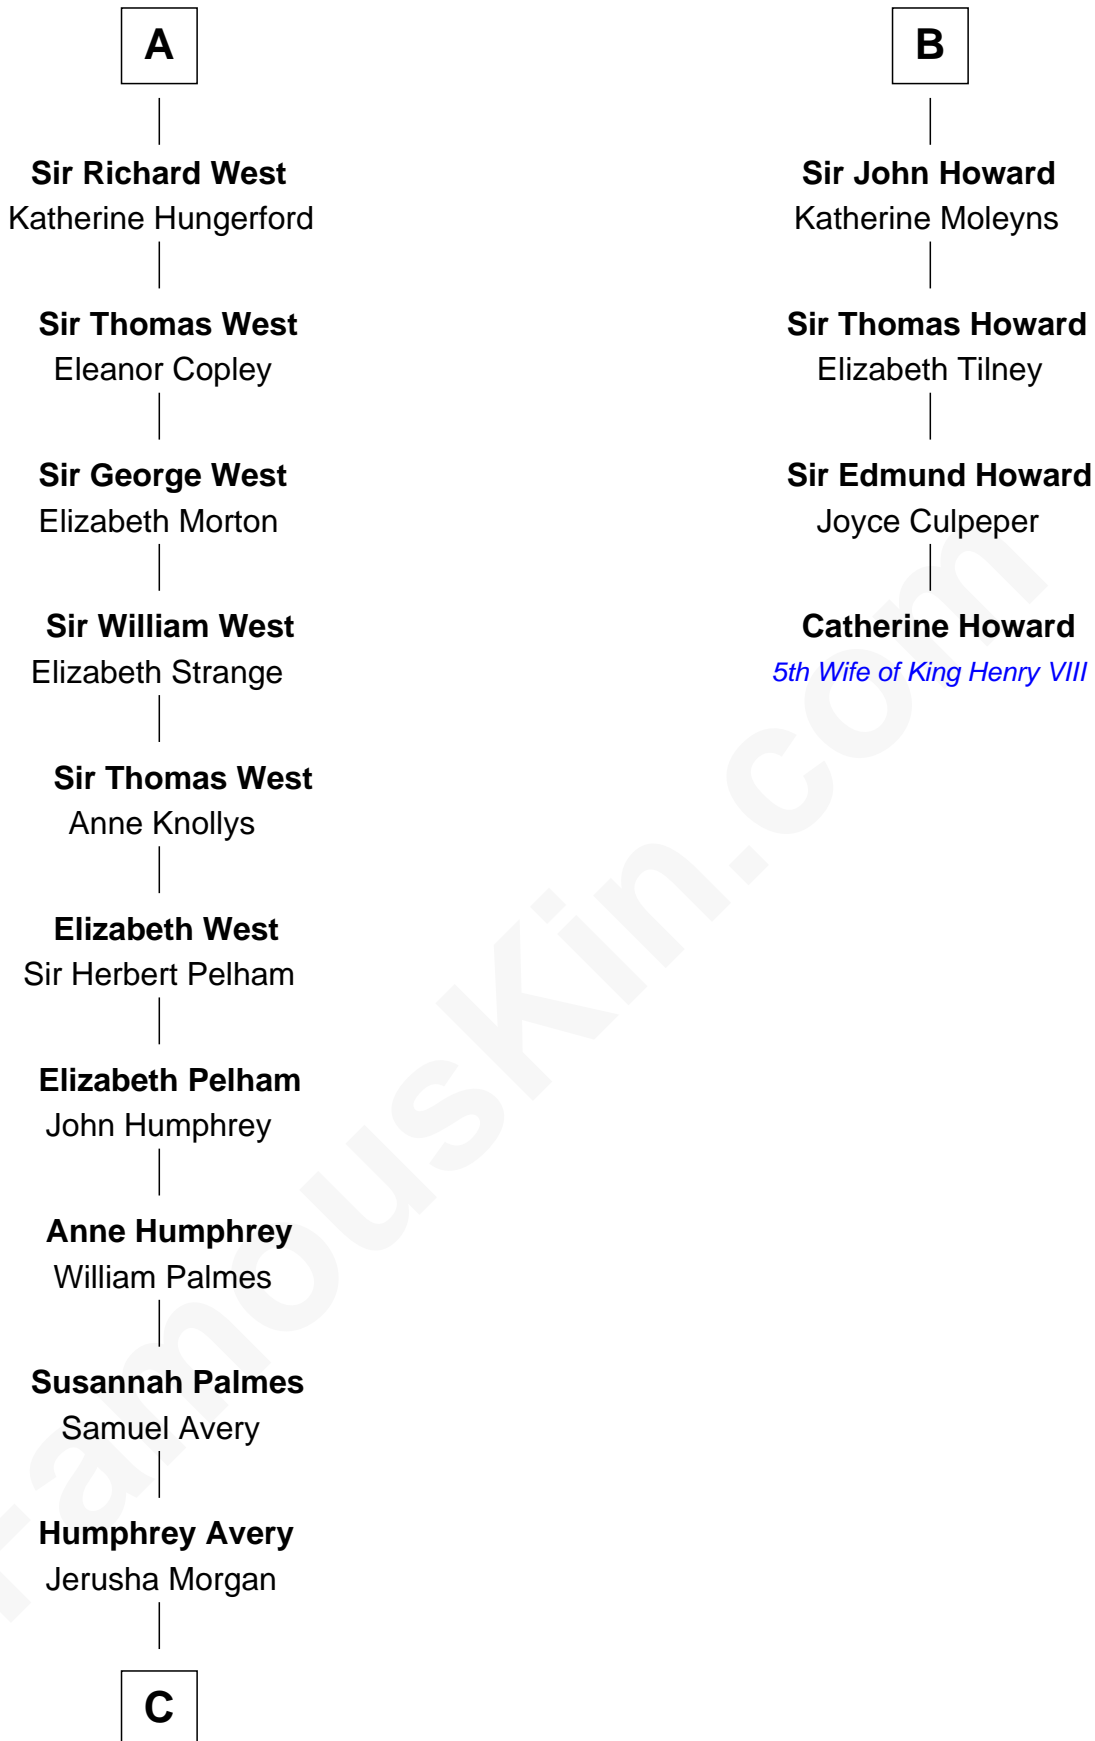

# FamousKin.com Relationship Chart of

**John D. Rockefeller**

*Founder of the Standard Oil Company*

10th cousin 11 times removed of

**Catherine Howard**

*5th Wife of King Henry VIII*

**Louis VIII, King of France**  
Blanche of Castile

Matilda of Brabant

**Blanche of Artois**

Edmund Plantagenet

**Henry Plantagenet**

Maud de Chaworth

**Joan of Lancaster**

John de Mowbray

**John de Mowbray**

Elizabeth de Segrave

**Sir Thomas Mowbray**

Elizabeth Fitzalan

**Margaret Mowbray**

Sir Robert Howard

**B**

**C**

—  
**Solomon Avery**  
Hannah Punderson

—  
**Miles Avery**  
Malinda Pixley

—  
**Lucy Avery**  
Godfrey Lewis Rockefeller

—  
**William Avery Rockefeller**  
Eliza Davison

—  
**John D. Rockefeller**  
*Founder of the Standard Oil Company*

FamousKin.com