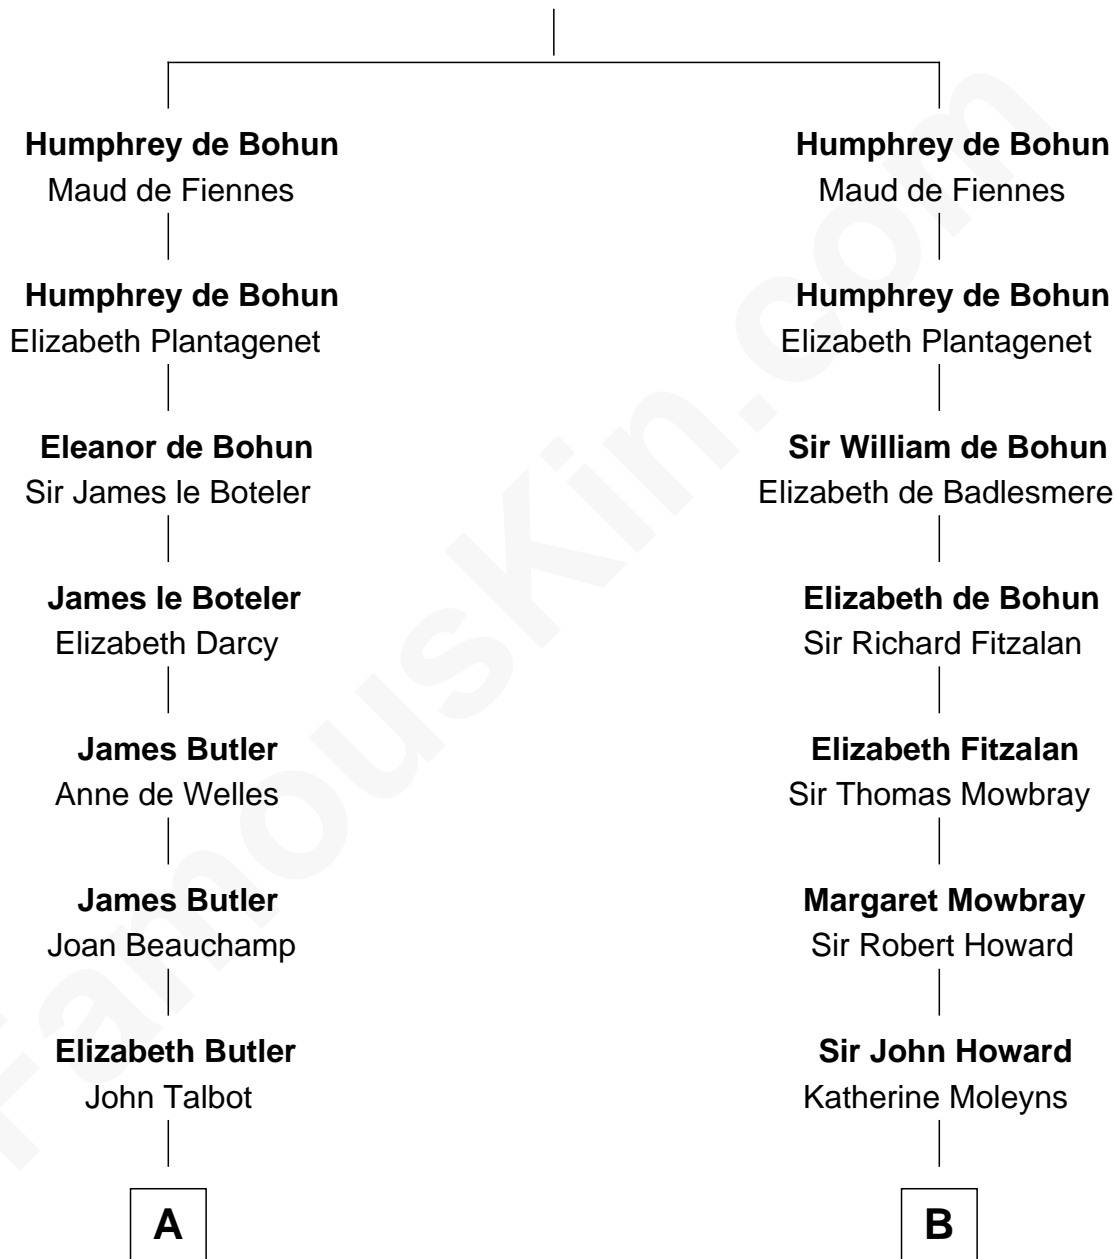

# FamousKin.com Relationship Chart of

**John D. Rockefeller**

*Founder of the Standard Oil Company*

9th cousin 12 times removed of

**Catherine Howard**

*5th Wife of King Henry VIII*

**Sir Humphrey de Bohun**

Eleanor de Braiose

**C**

—  
**Solomon Avery**  
Hannah Punderson

—  
**Miles Avery**  
Malinda Pixley

—  
**Lucy Avery**  
Godfrey Lewis Rockefeller

—  
**William Avery Rockefeller**  
Eliza Davison

—  
**John D. Rockefeller**  
*Founder of the Standard Oil Company*