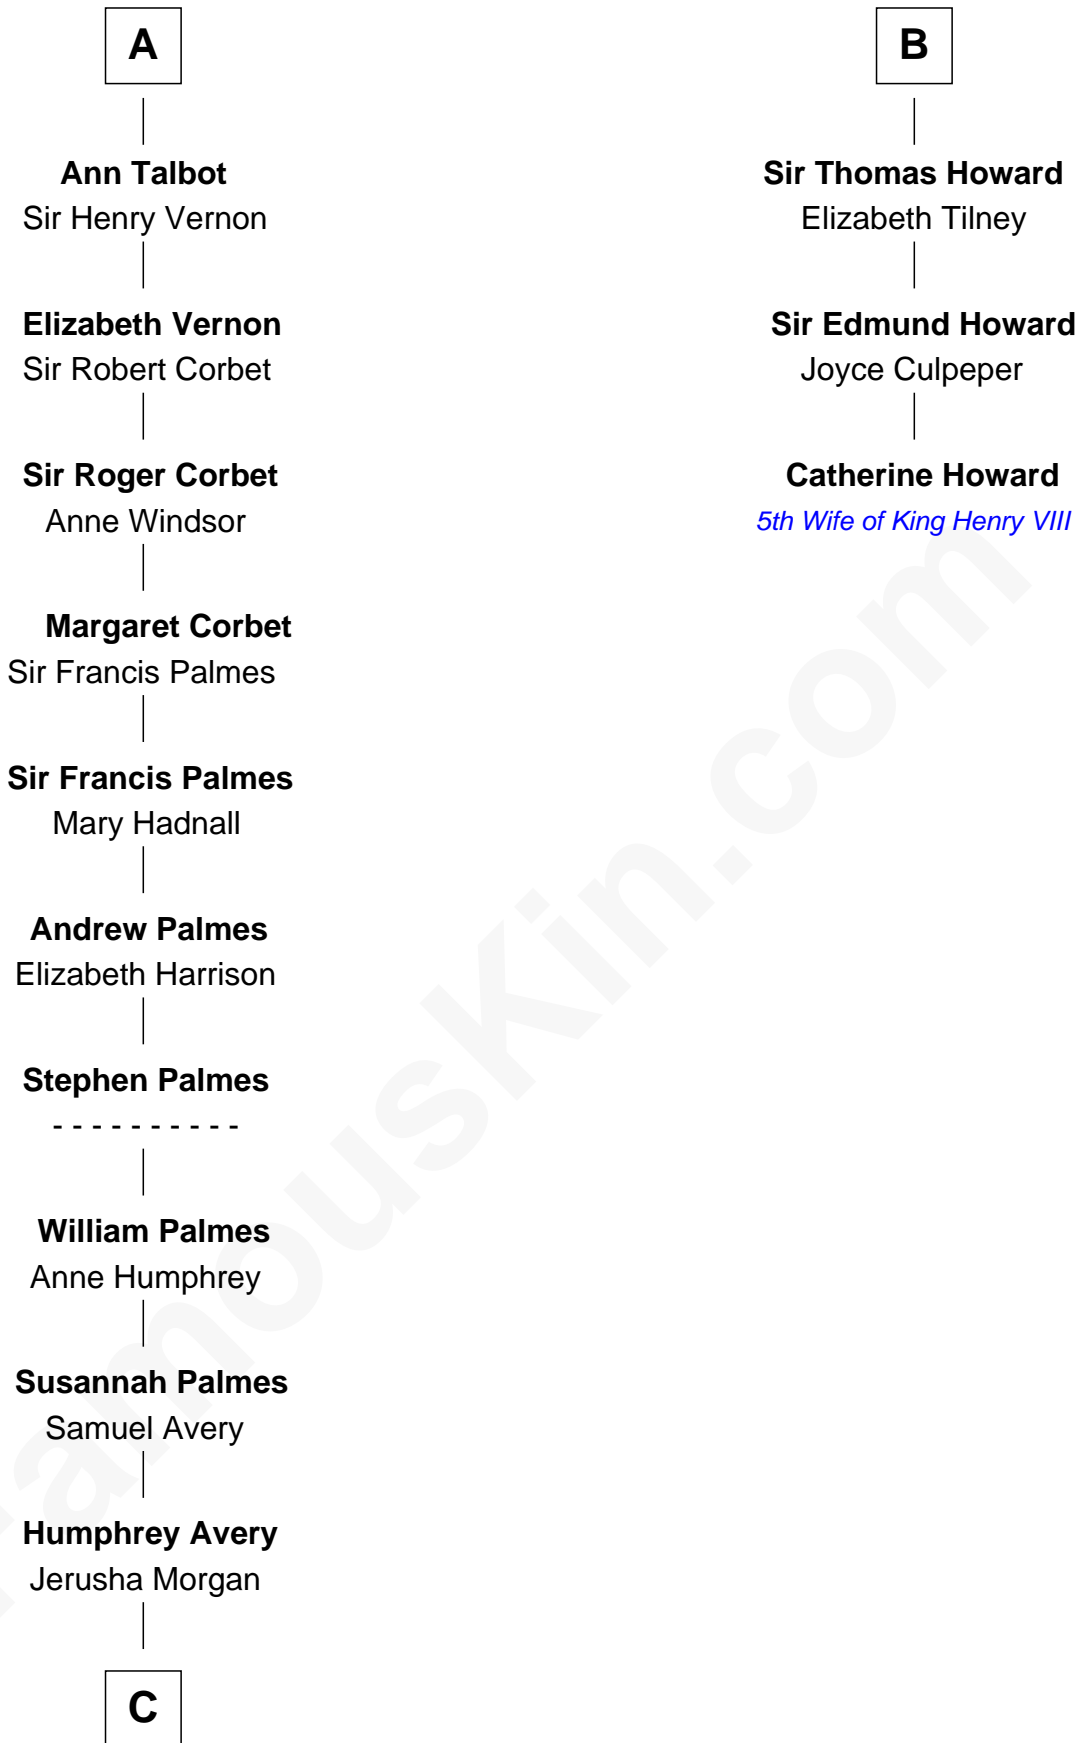

# FamousKin.com Relationship Chart of

**John D. Rockefeller**

*Founder of the Standard Oil Company*

9th cousin 12 times removed of

**Catherine Howard**

*5th Wife of King Henry VIII*

**Sir Humphrey de Bohun**

Eleanor de Braiose

**C**

—  
**Solomon Avery**  
Hannah Punderson

—  
**Miles Avery**  
Malinda Pixley

—  
**Lucy Avery**  
Godfrey Lewis Rockefeller

—  
**William Avery Rockefeller**  
Eliza Davison

—  
**John D. Rockefeller**  
*Founder of the Standard Oil Company*