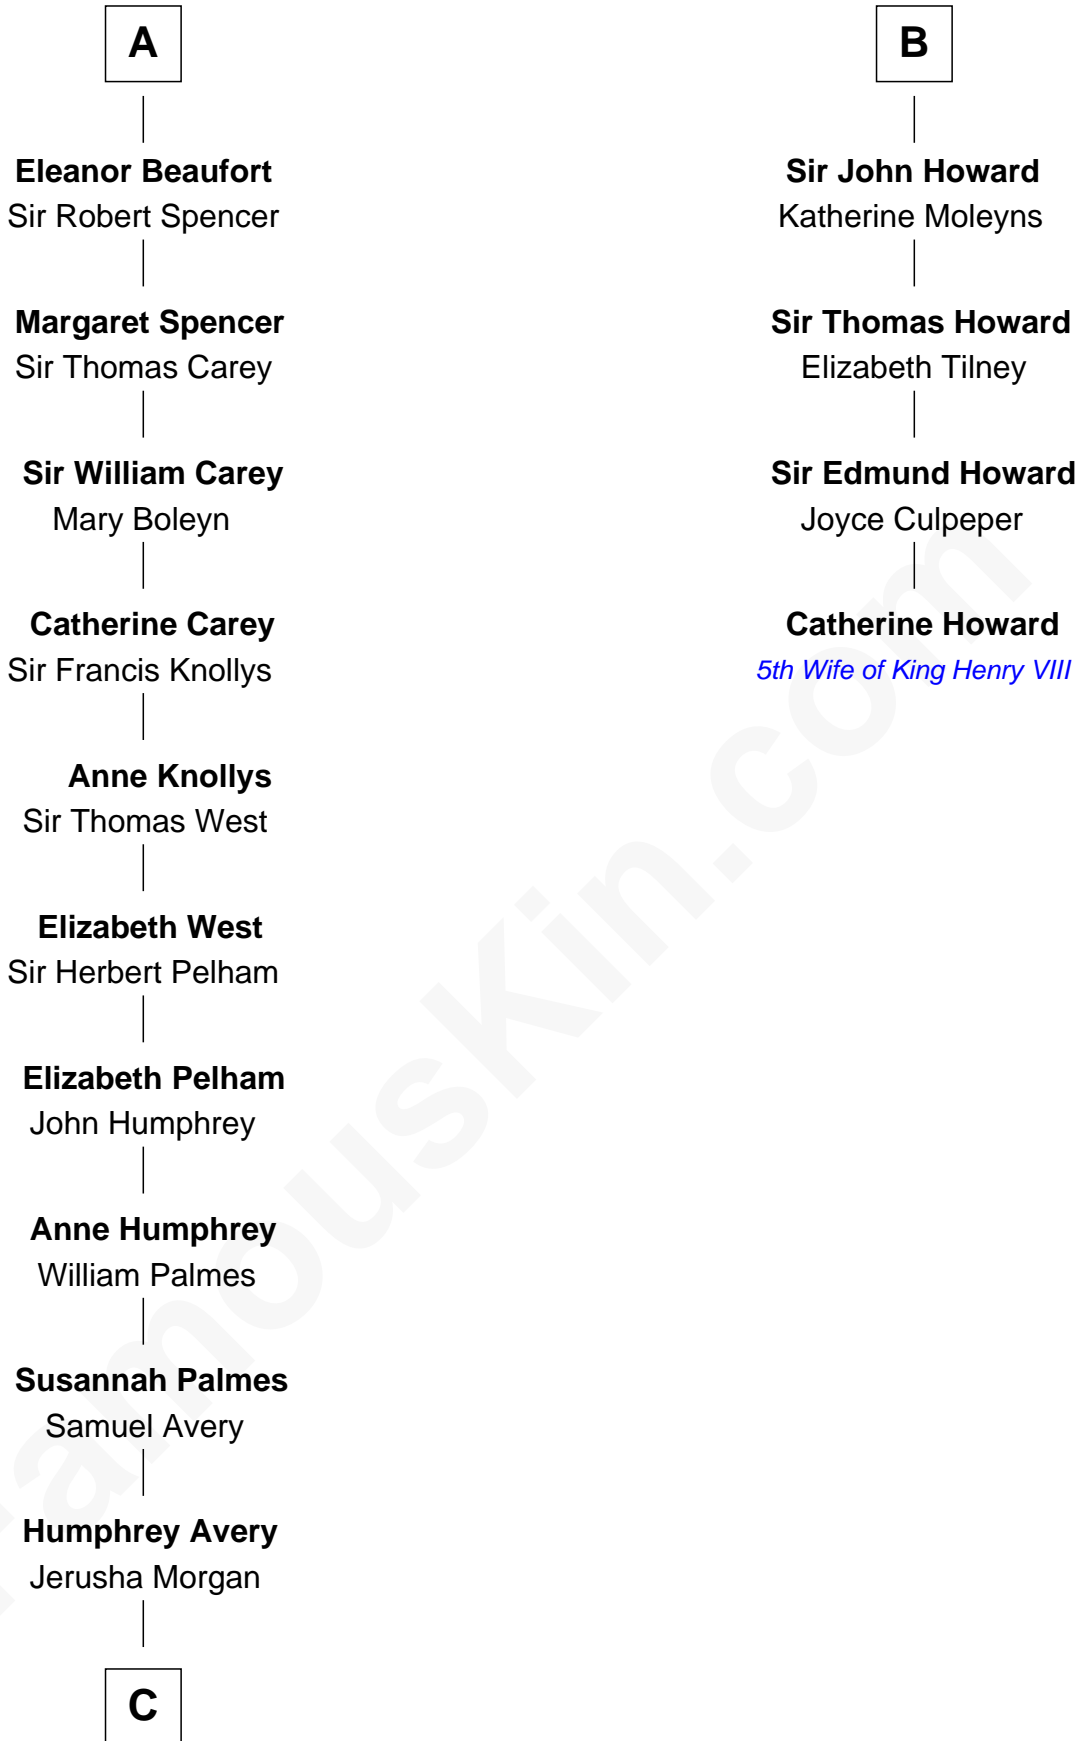

# FamousKin.com Relationship Chart of

**John D. Rockefeller**

*Founder of the Standard Oil Company*

10th cousin 11 times removed of

**Catherine Howard**

*5th Wife of King Henry VIII*

**Henry III, Duke of Brabant**

Adelaide of Burgundy

**C**

—  
**Solomon Avery**  
Hannah Punderson

—  
**Miles Avery**  
Malinda Pixley

—  
**Lucy Avery**  
Godfrey Lewis Rockefeller

—  
**William Avery Rockefeller**  
Eliza Davison

—  
**John D. Rockefeller**  
*Founder of the Standard Oil Company*