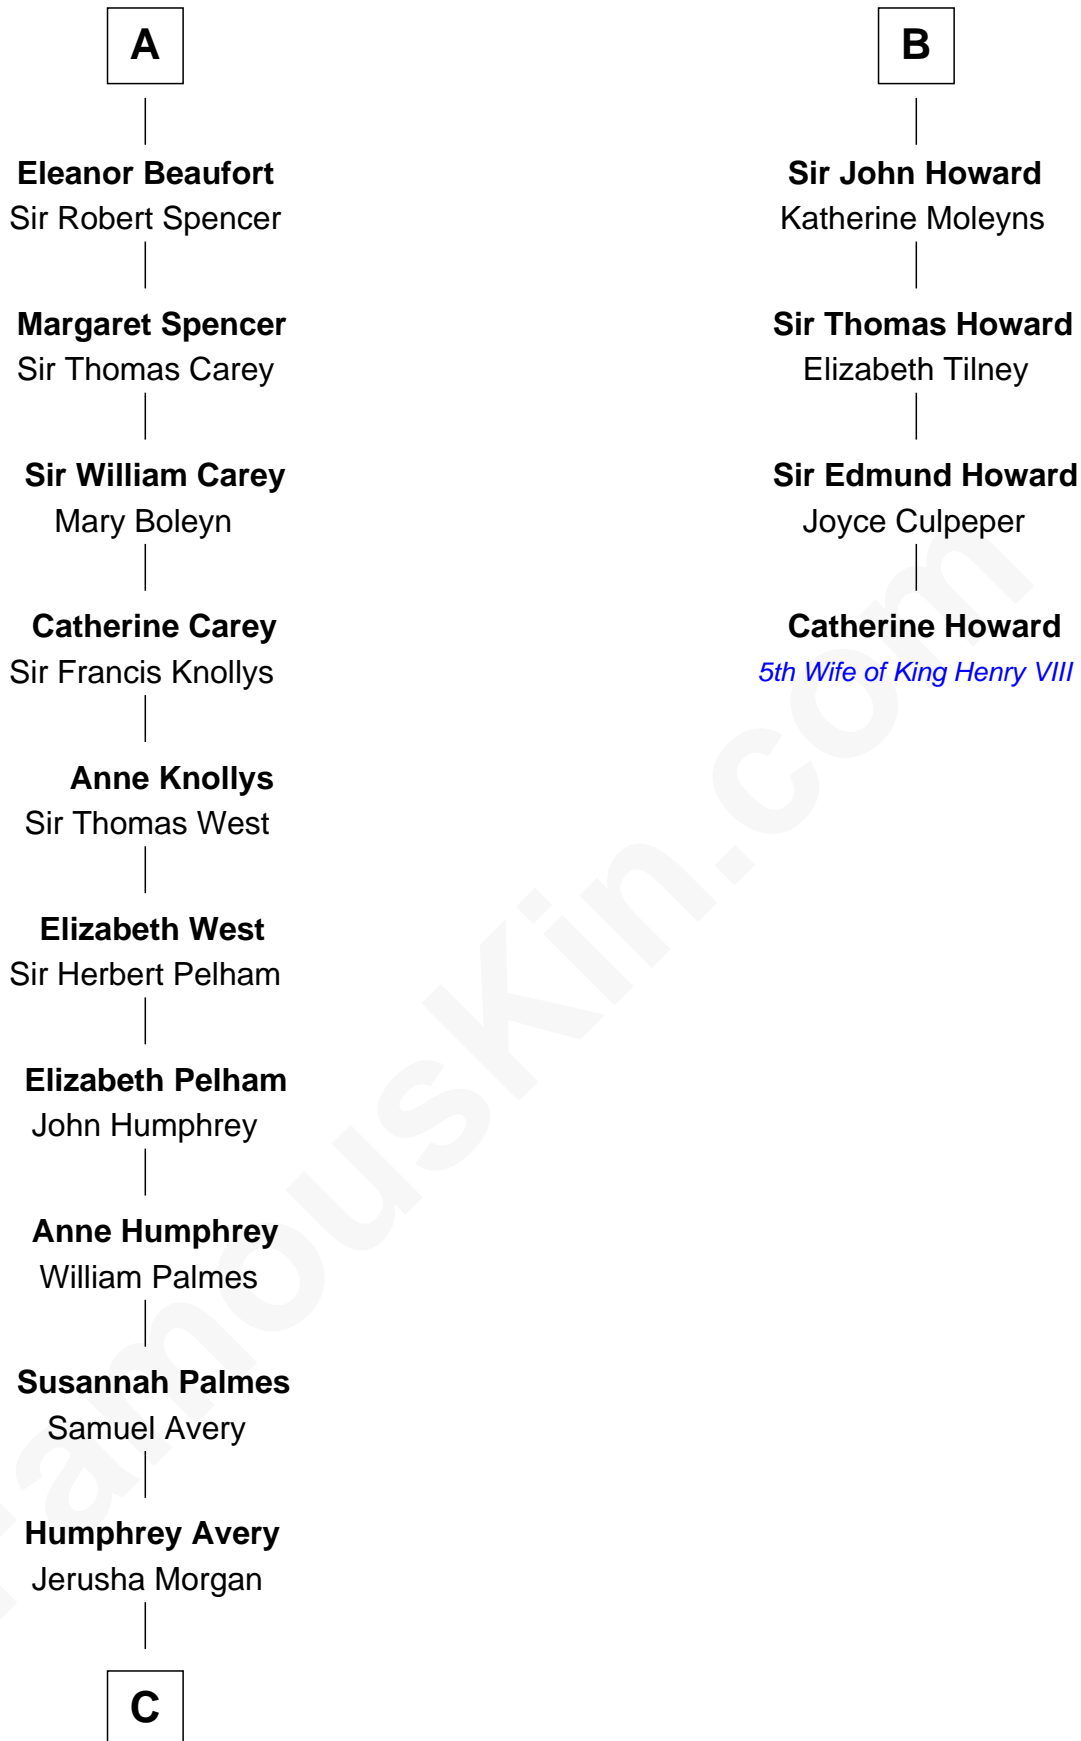

FamousKin.com Relationship Chart of

John D. Rockefeller

Founder of the Standard Oil Company

10th cousin 11 times removed of

Catherine Howard

5th Wife of King Henry VIII

Sir Roger de Mortimer

Maud de Brewes

C

—
Solomon Avery
Hannah Punderson

—
Miles Avery
Malinda Pixley

—
Lucy Avery
Godfrey Lewis Rockefeller

—
William Avery Rockefeller
Eliza Davison

—
John D. Rockefeller
Founder of the Standard Oil Company

FamousKin.com