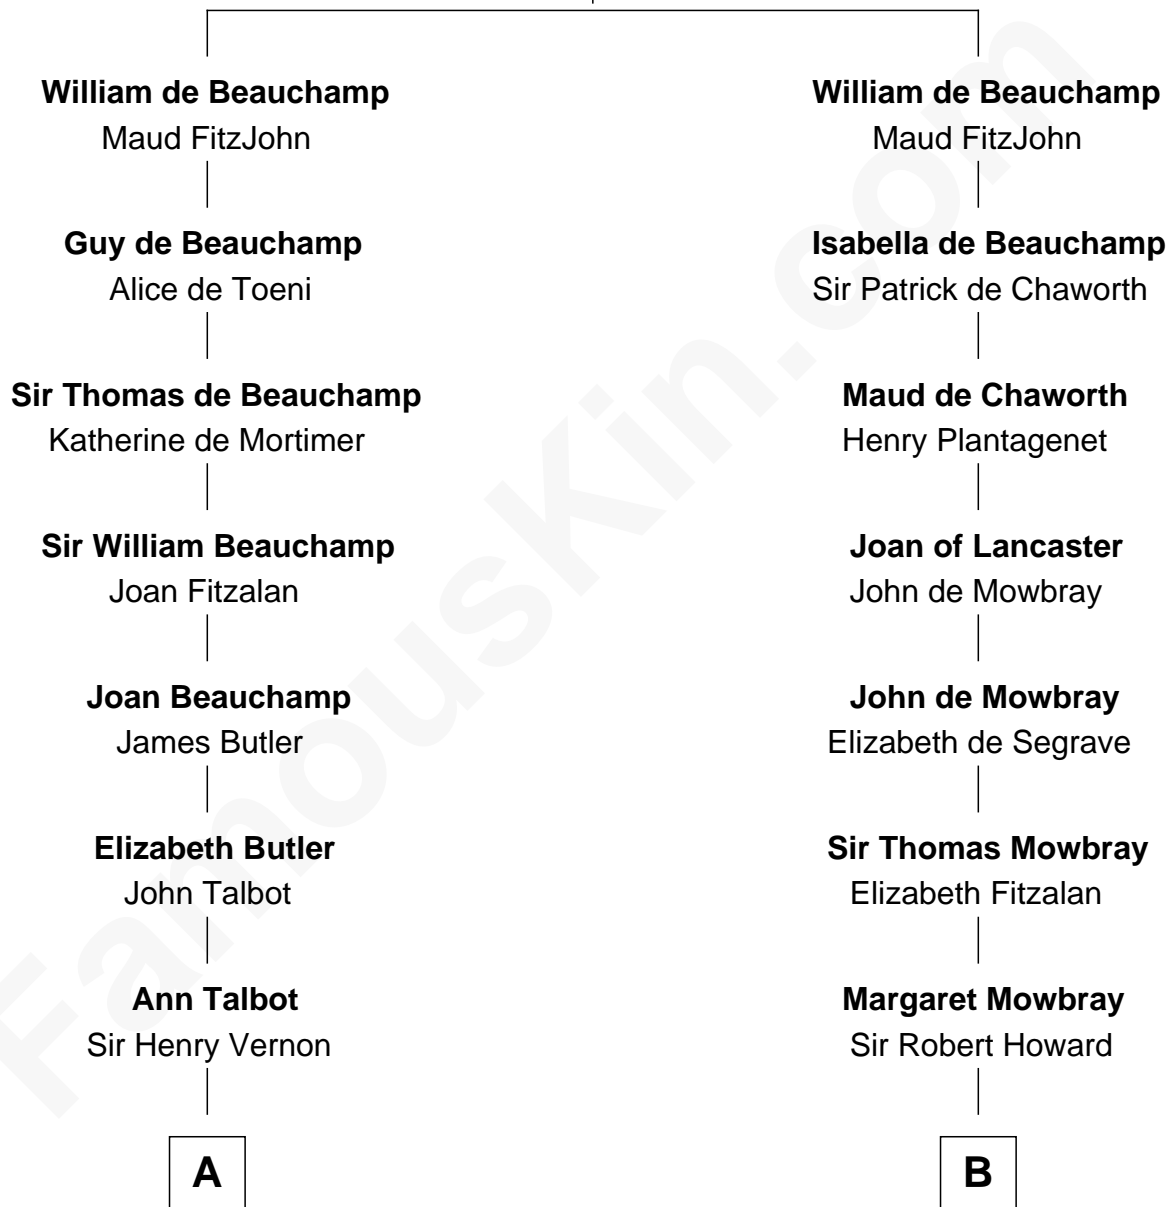

FamousKin.com Relationship Chart of

John D. Rockefeller

Founder of the Standard Oil Company

10th cousin 10 times removed of

Catherine Howard

5th Wife of King Henry VIII

Sir William de Beauchamp

Isabel Mauduit

C

—
Miles Avery
Malinda Pixley

—
Lucy Avery
Godfrey Lewis Rockefeller

—
William Avery Rockefeller
Eliza Davison

—
John D. Rockefeller
Founder of the Standard Oil Company

FamousKin.com