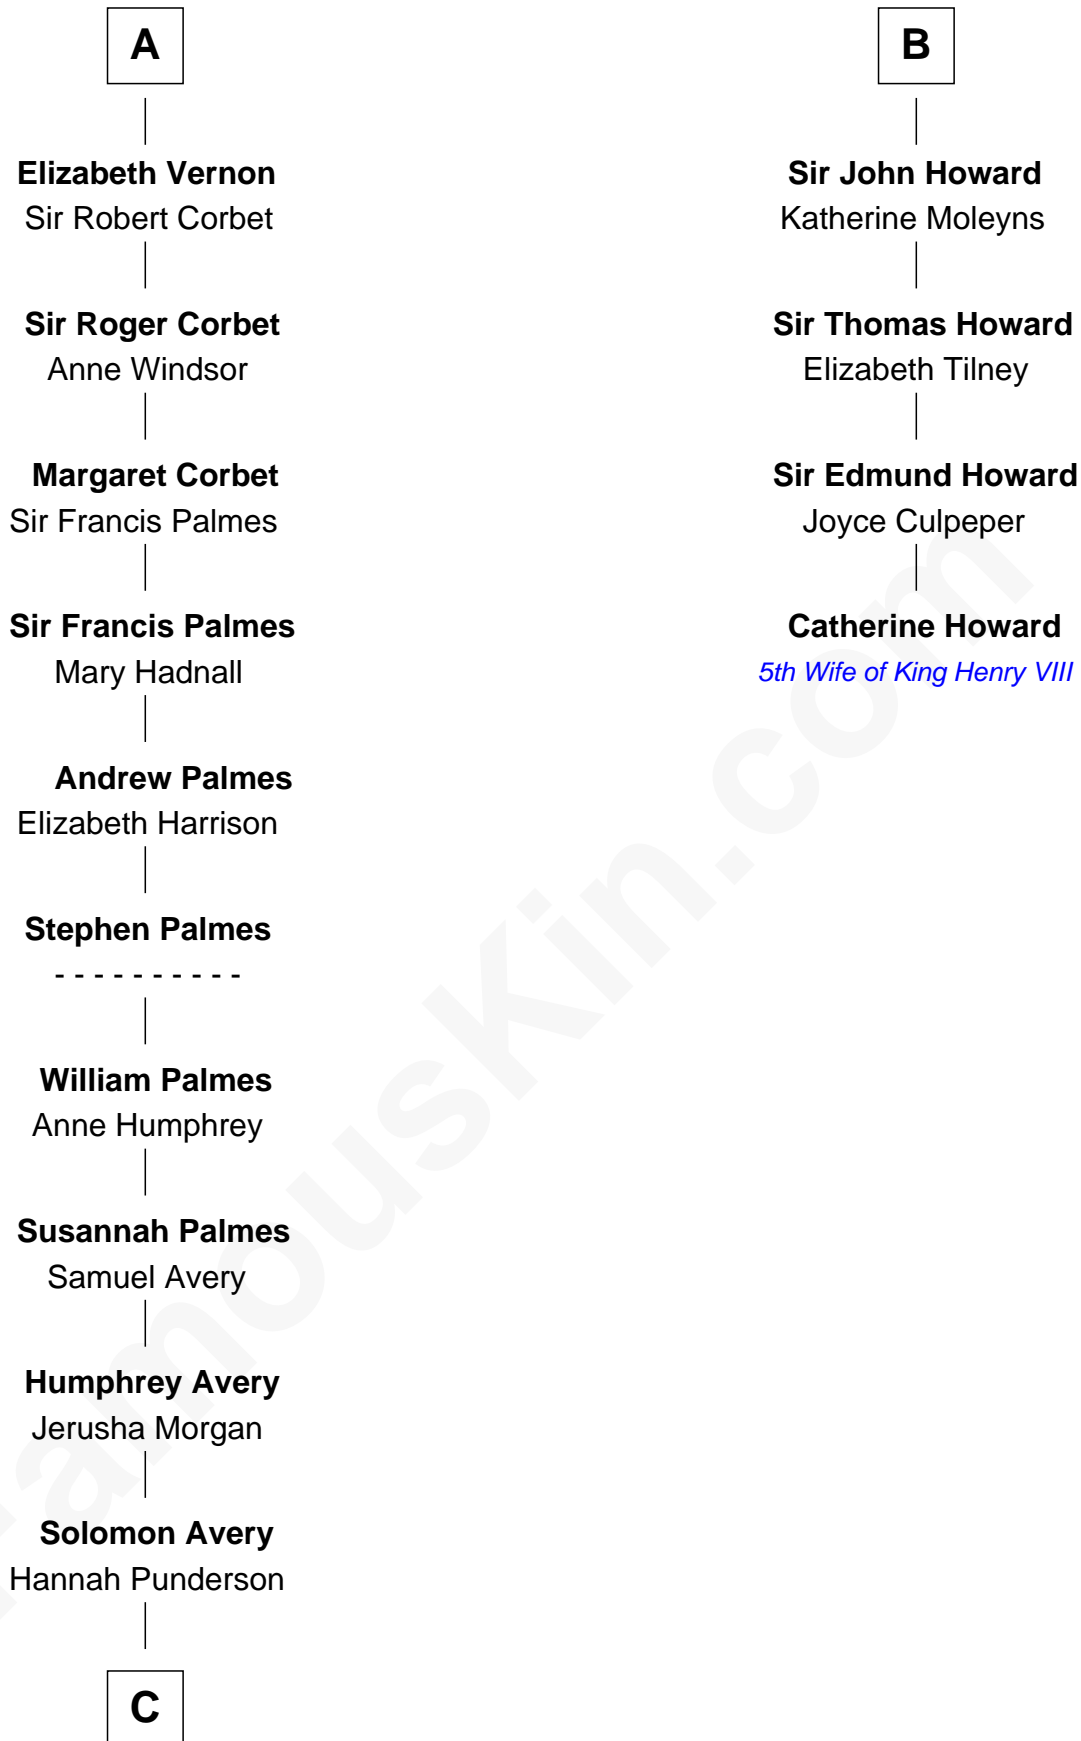

FamousKin.com Relationship Chart of

John D. Rockefeller

Founder of the Standard Oil Company

10th cousin 10 times removed of

Catherine Howard

5th Wife of King Henry VIII

Sir William de Beauchamp

Isabel Mauduit

C

—
Miles Avery
Malinda Pixley

—
Lucy Avery
Godfrey Lewis Rockefeller

—
William Avery Rockefeller
Eliza Davison

—
John D. Rockefeller
Founder of the Standard Oil Company

FamousKin.com