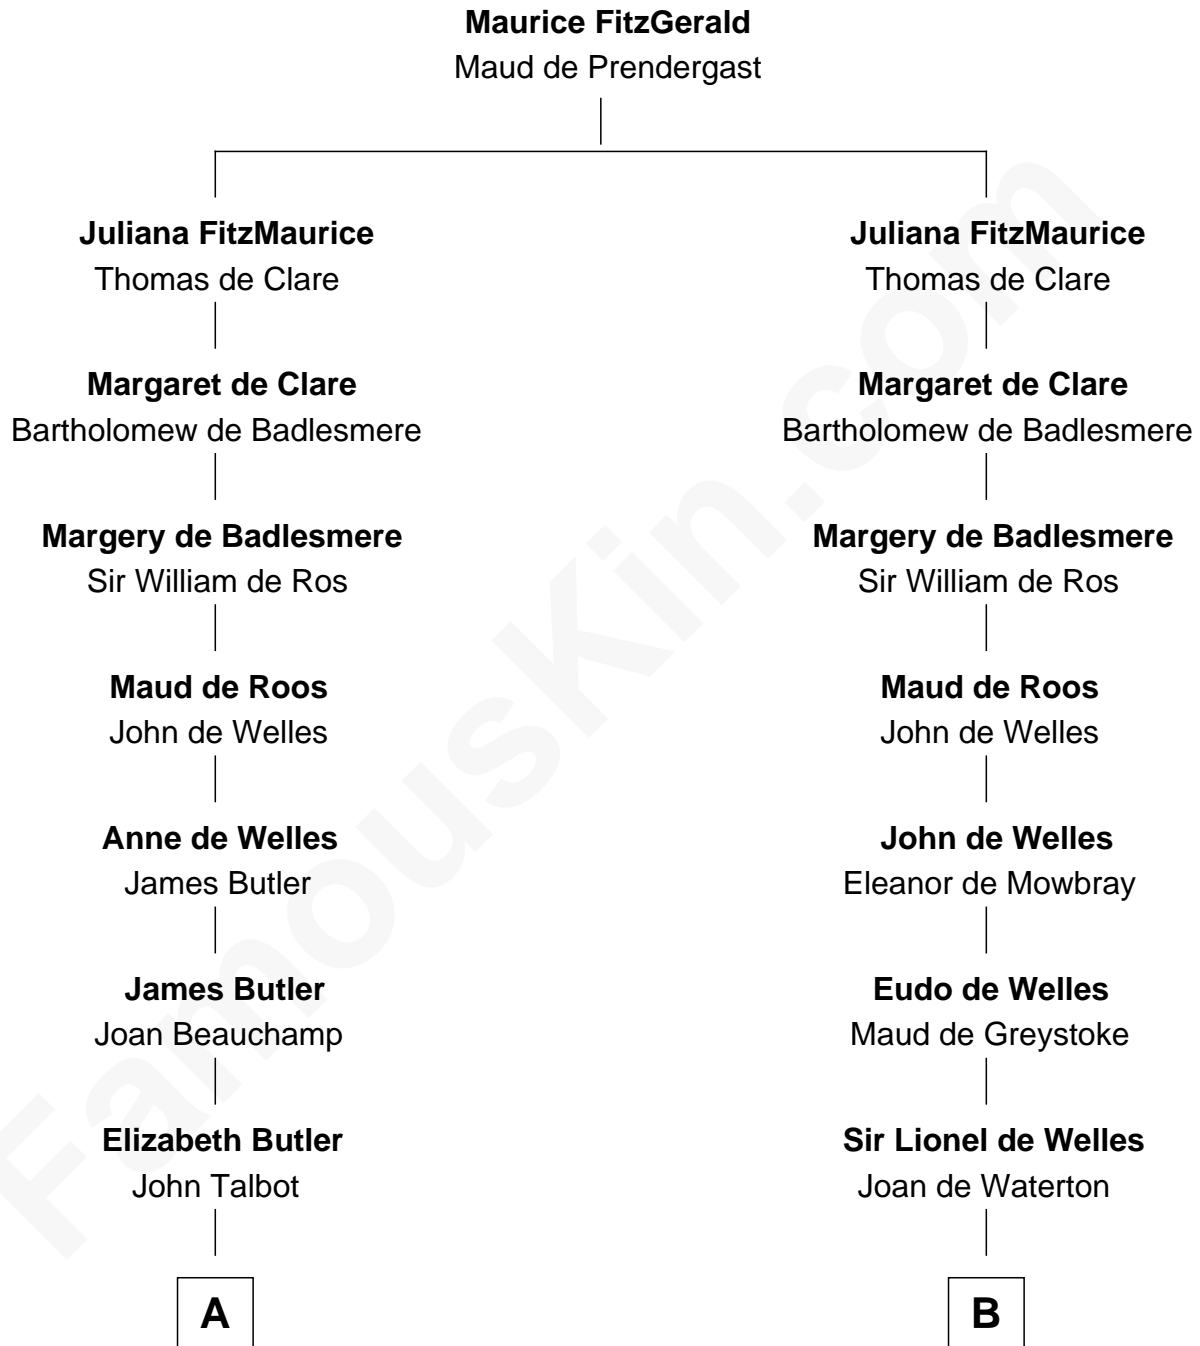

FamousKin.com Relationship Chart of

John D. Rockefeller

Founder of the Standard Oil Company

19th cousin 2 times removed of

Ralph Waldo Emerson

American Poet

C

Solomon Avery
Hannah Punderson

Miles Avery
Malinda Pixley

Lucy Avery
Godfrey Lewis Rockefeller

William Avery Rockefeller
Eliza Davison

John D. Rockefeller
Founder of the Standard Oil Company

D

Rev. William Emerson
Phebe Bliss

Rev. William Emerson
Ruth Haskins