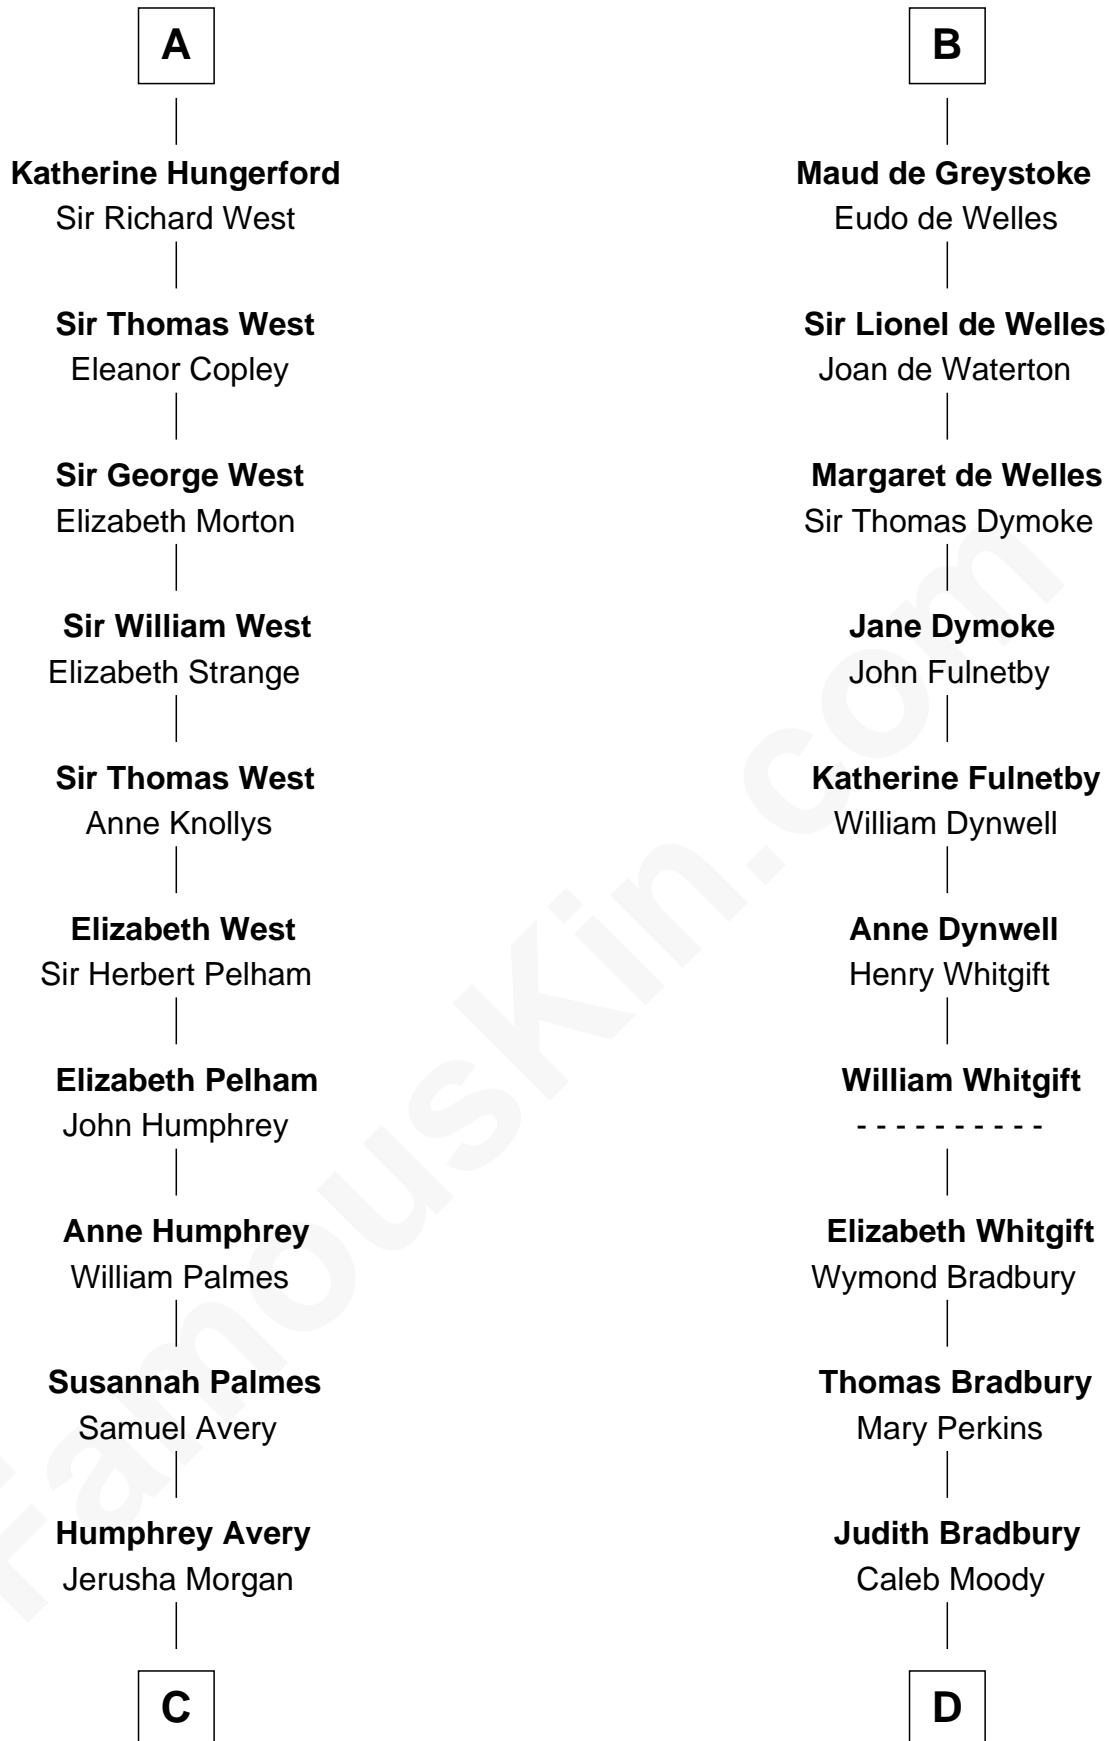

## Relationship Chart of

**John D. Rockefeller**

*Founder of the Standard Oil Company*

21st cousin of

**Ralph Waldo Emerson**

*American Poet*

**John de Brienne**  
Berenguela of Leon

**C**

**Solomon Avery**  
Hannah Punderson

**Miles Avery**  
Malinda Pixley

**Lucy Avery**  
Godfrey Lewis Rockefeller

**William Avery Rockefeller**  
Eliza Davison

**John D. Rockefeller**  
*Founder of the Standard Oil Company*