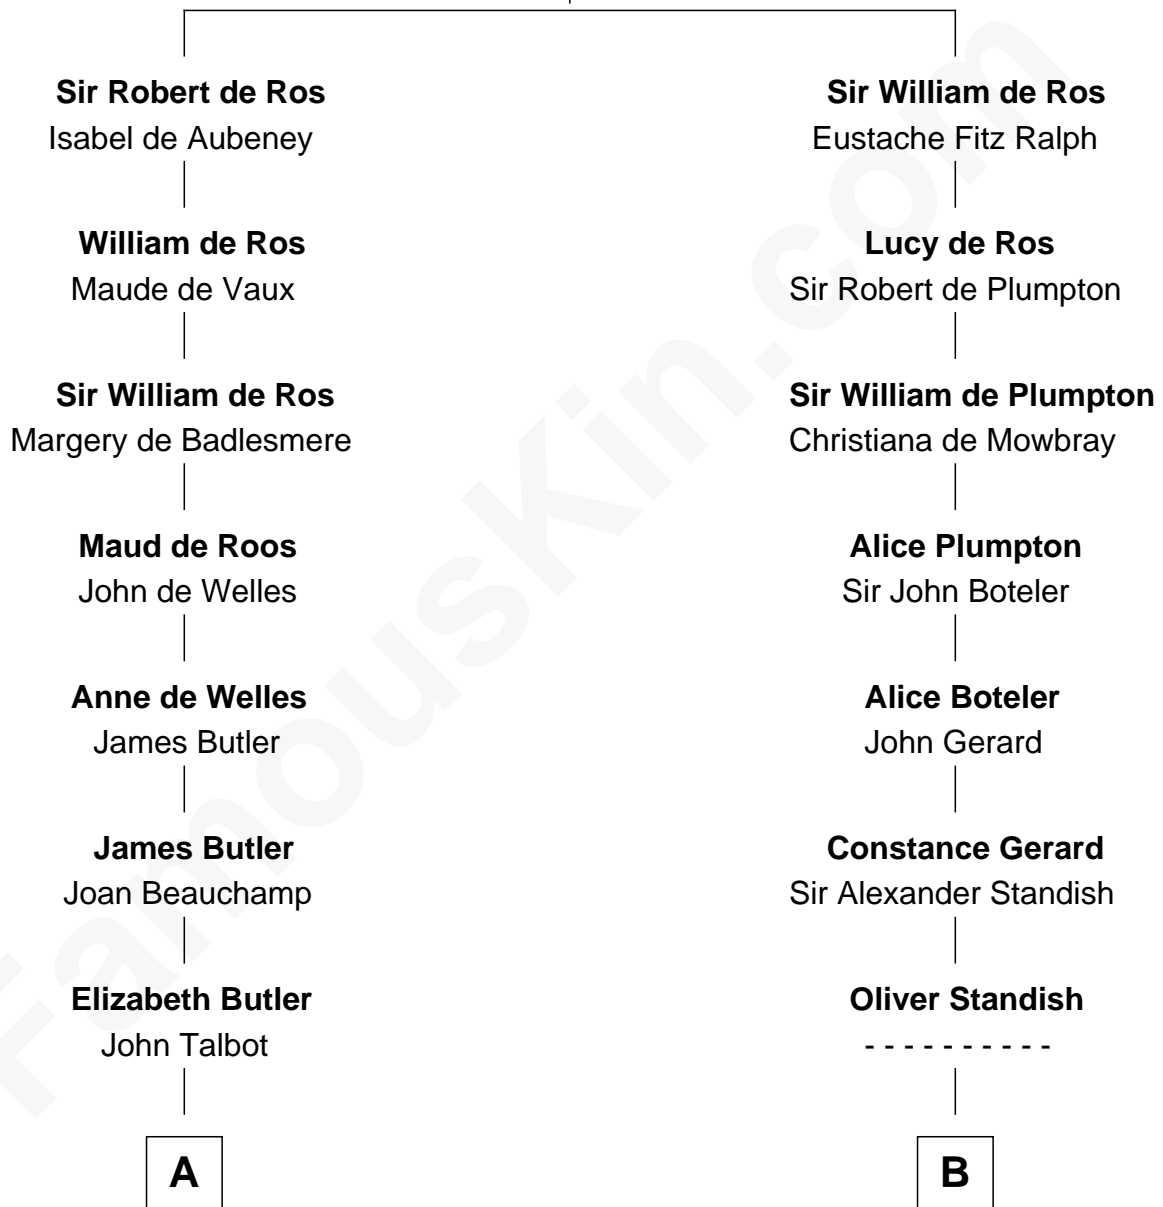

FamousKin.com Relationship Chart of

John D. Rockefeller

Founder of the Standard Oil Company

18th cousin 3 times removed of

Ralph Waldo Emerson

American Poet

Sir William de Ros

Lucy FitzPiers

C

Solomon Avery
Hannah Punderson

Miles Avery
Malinda Pixley

Lucy Avery
Godfrey Lewis Rockefeller

William Avery Rockefeller
Eliza Davison

John D. Rockefeller
Founder of the Standard Oil Company

D

Rev. William Emerson
Ruth Haskins