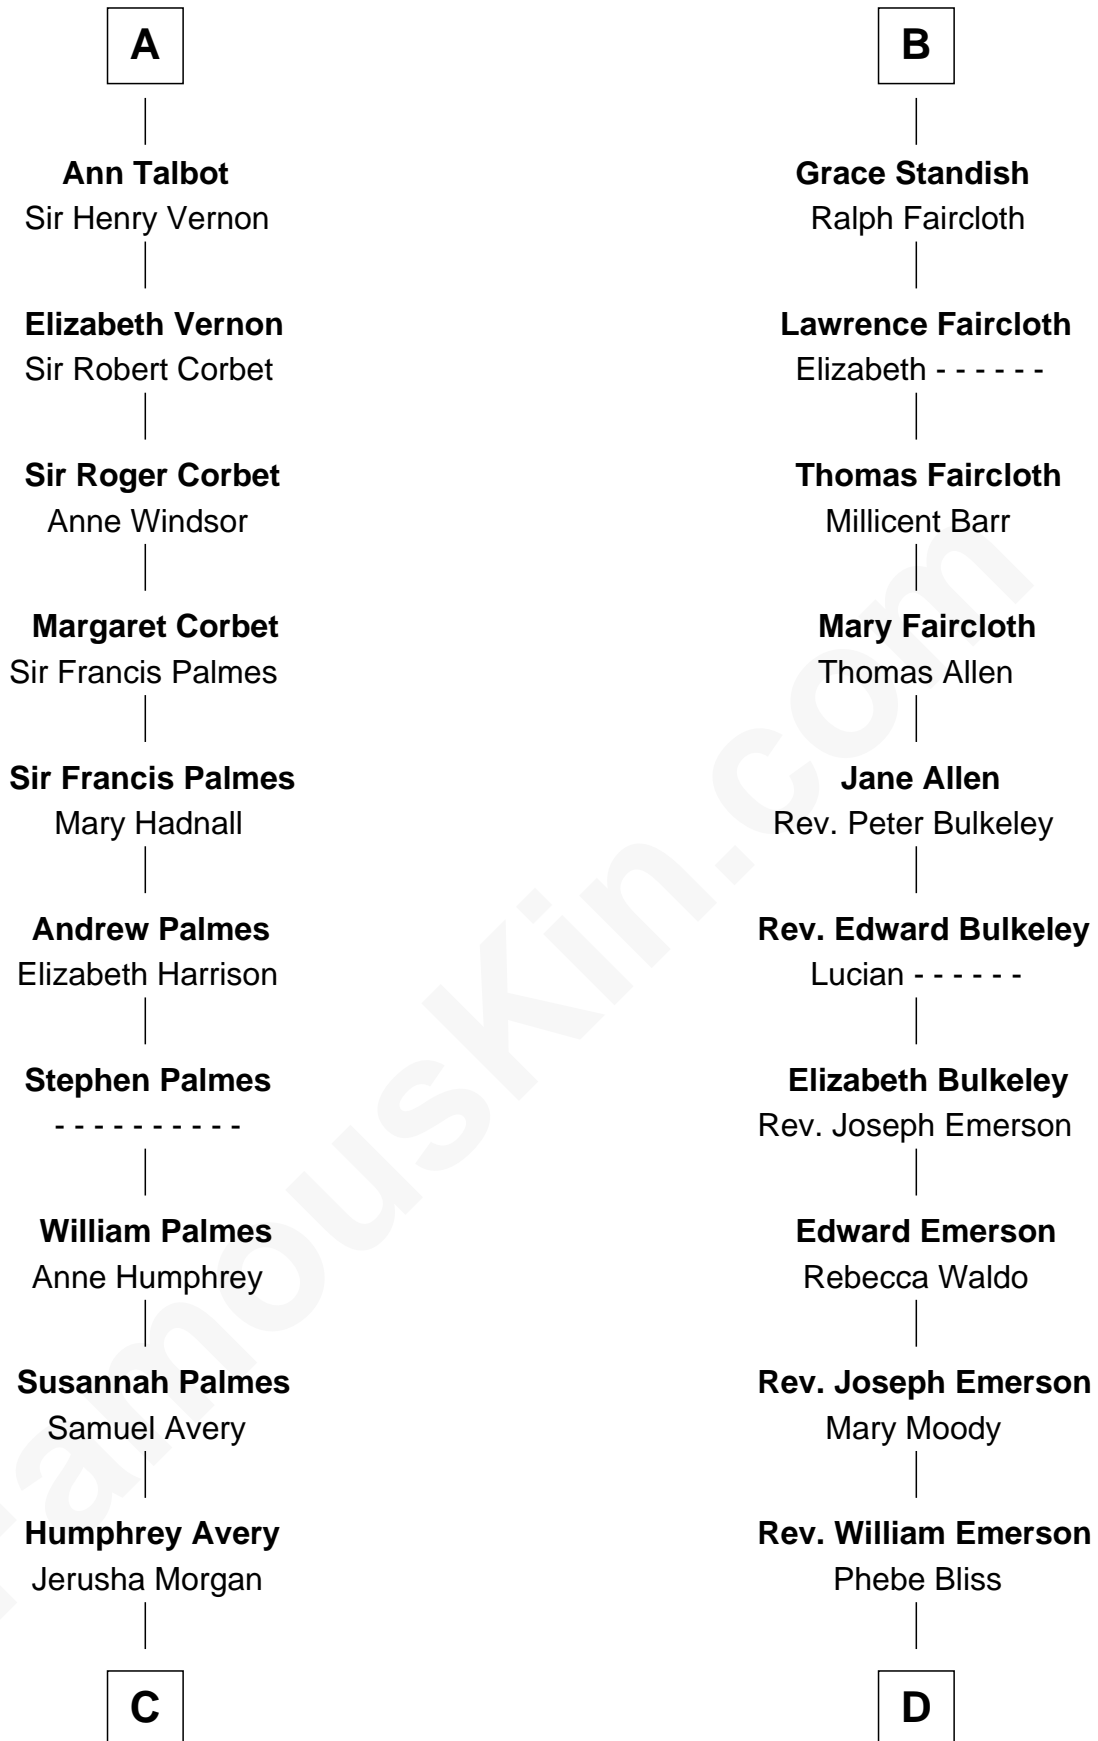

FamousKin.com Relationship Chart of

John D. Rockefeller

Founder of the Standard Oil Company

18th cousin 3 times removed of

Ralph Waldo Emerson

American Poet

Sir William de Ros

Lucy FitzPiers

C

Solomon Avery
Hannah Punderson

Miles Avery
Malinda Pixley

Lucy Avery
Godfrey Lewis Rockefeller

William Avery Rockefeller
Eliza Davison

John D. Rockefeller
Founder of the Standard Oil Company

D

Rev. William Emerson
Ruth Haskins