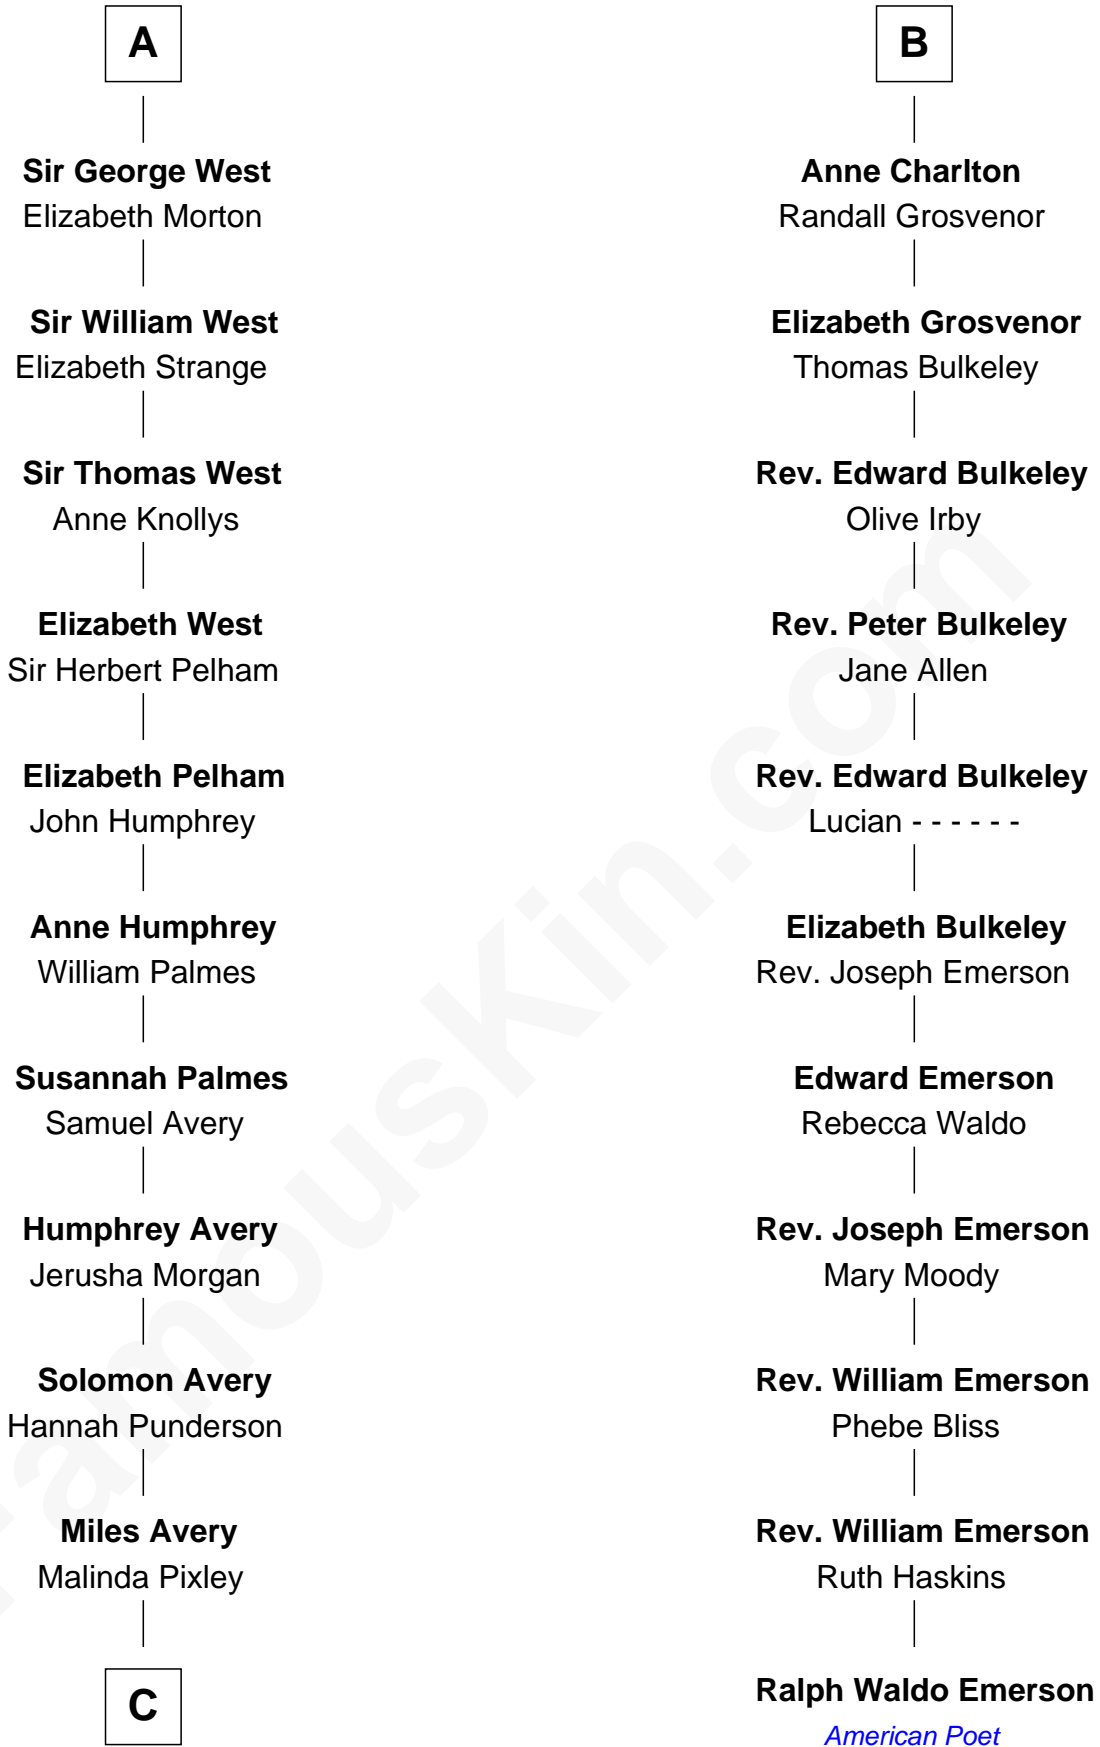

FamousKin.com Relationship Chart of

John D. Rockefeller

Founder of the Standard Oil Company

17th cousin 2 times removed of

Ralph Waldo Emerson

American Poet

Sir Alan la Zouche
Eleanor de Segrave

Maude la Zouche
Sir Robert de Holland

Margaret de Holland
Sir John de la Warre

Roger de la Warre
Eleanor Mowbray

Joan de la Warre
Sir Thomas West

Sir Reynold West
Margaret Thorley

Sir Richard West
Katherine Hungerford

Sir Thomas West
Eleanor Copley

A

Elena Zouche
Alan de Charlton

Alan de Charlton
Margery FitzAer

Thomas de Charlton

Anna de Charlton
William de Knightley

Thomas de Knightley de Charlton
Elizabeth Francis

Robert Charlton
Mary Corbet

Richard Charlton
Elizabeth Mainwaring

B

C

—
Lucy Avery

Godfrey Lewis Rockefeller

—
William Avery Rockefeller

Eliza Davison

—
John D. Rockefeller

Founder of the Standard Oil Company