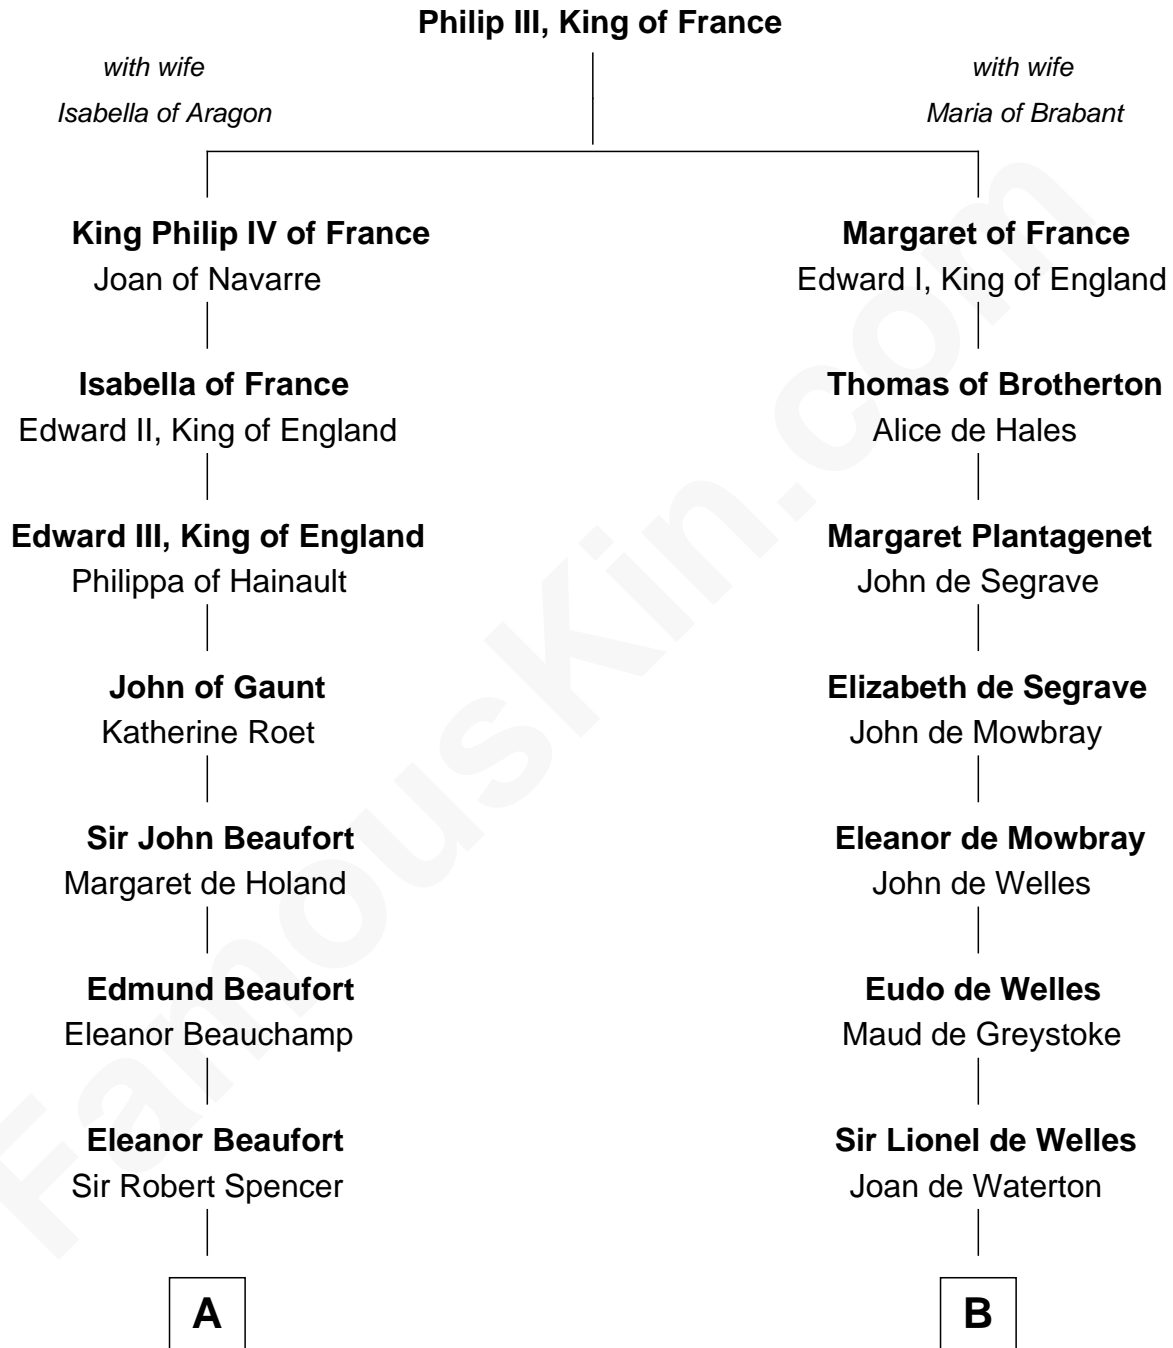

FamousKin.com Relationship Chart of

John D. Rockefeller

Founder of the Standard Oil Company

19th cousin 1 time removed of

Ralph Waldo Emerson

American Poet

C

Miles Avery
Malinda Pixley

Lucy Avery
Godfrey Lewis Rockefeller

William Avery Rockefeller
Eliza Davison

John D. Rockefeller
Founder of the Standard Oil Company

D

Rev. William Emerson
Phebe Bliss

Rev. William Emerson
Ruth Haskins

Ralph Waldo Emerson
American Poet