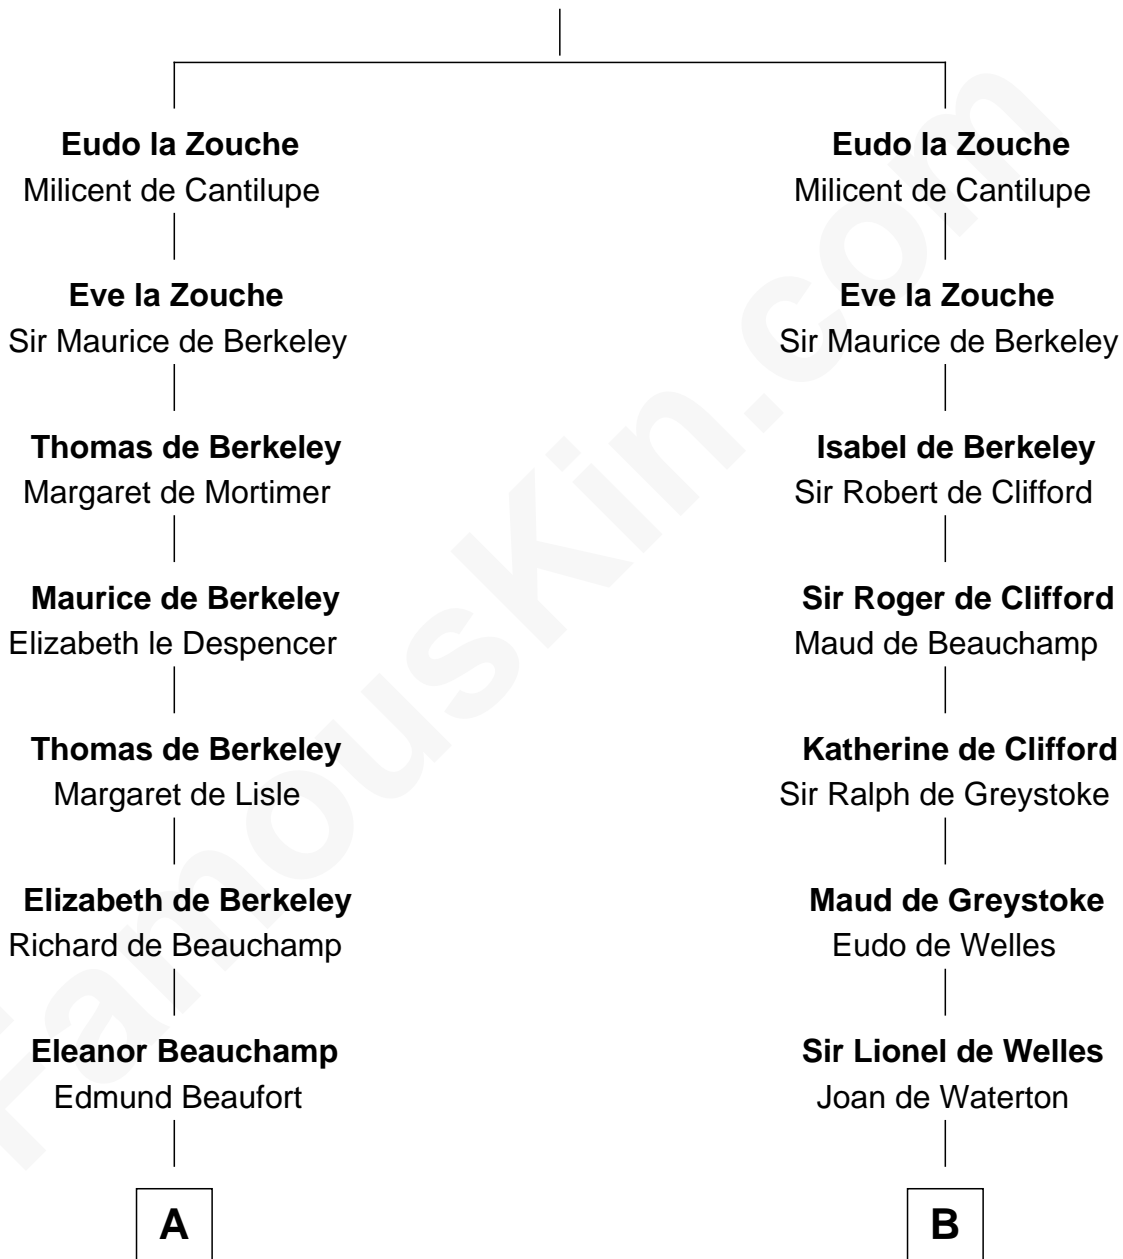

# FamousKin.com Relationship Chart of

**John D. Rockefeller**

*Founder of the Standard Oil Company*

19th cousin 2 times removed of

**Ralph Waldo Emerson**

*American Poet*

**Roger la Zouche**

Margaret - - - - -

**C**

**Solomon Avery**  
Hannah Punderson

**Miles Avery**  
Malinda Pixley

**Lucy Avery**  
Godfrey Lewis Rockefeller

**William Avery Rockefeller**  
Eliza Davison

**John D. Rockefeller**  
*Founder of the Standard Oil Company*