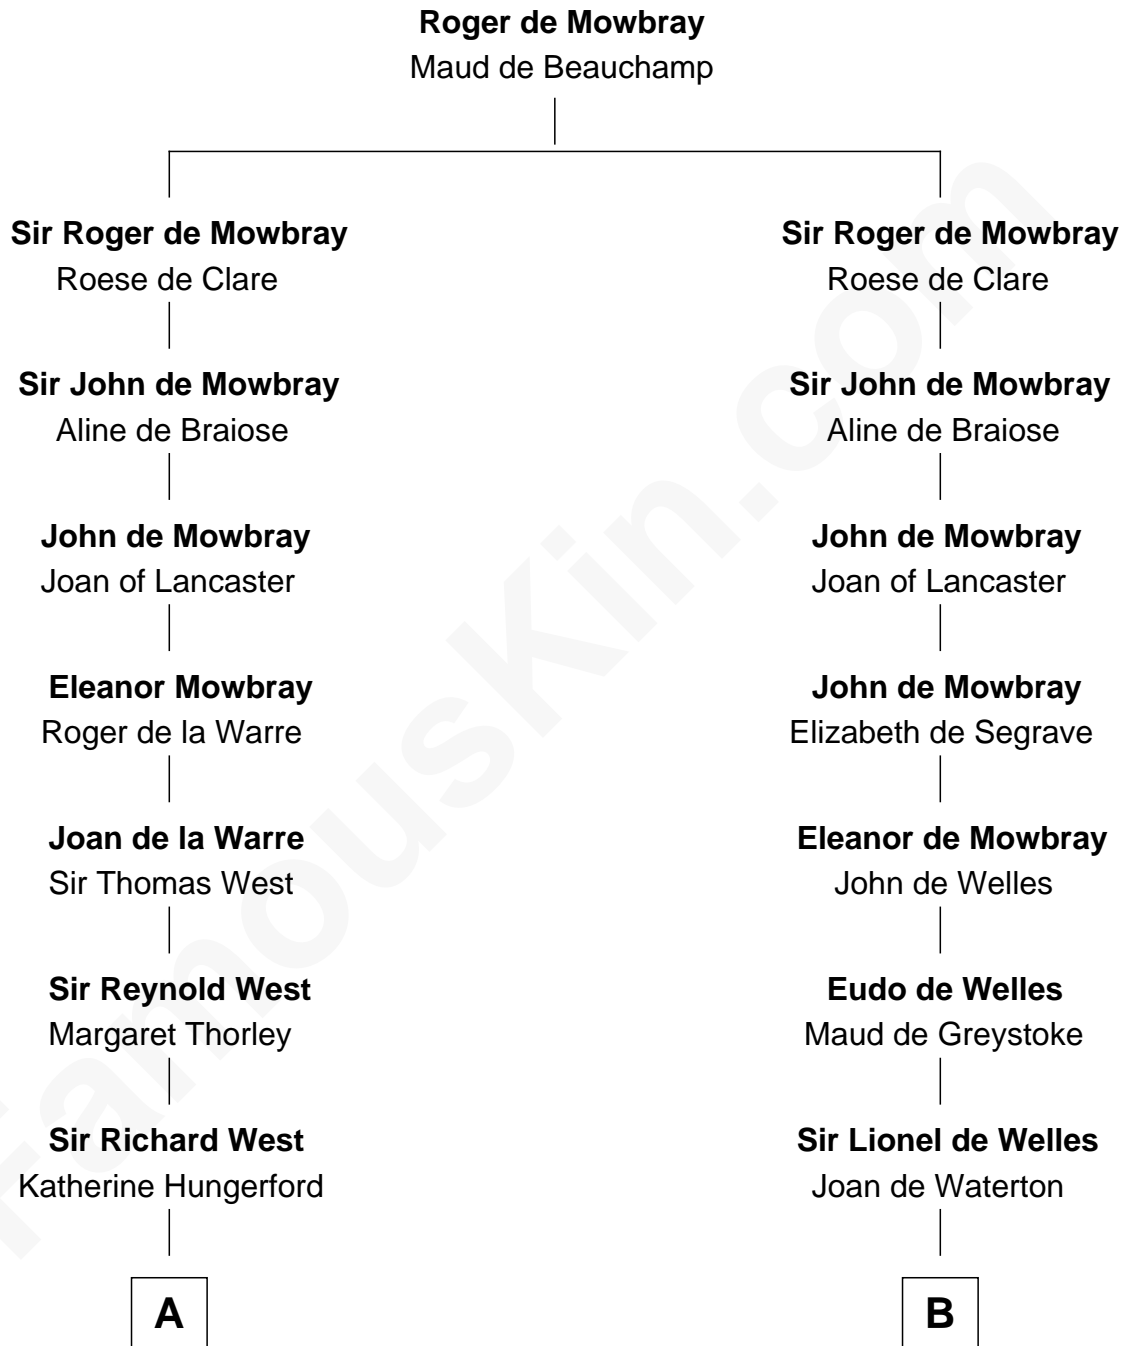

# FamousKin.com Relationship Chart of

**John D. Rockefeller**

*Founder of the Standard Oil Company*

19th cousin 1 time removed of

**Ralph Waldo Emerson**

*American Poet*

**C**

**Miles Avery**  
Malinda Pixley

**Lucy Avery**  
Godfrey Lewis Rockefeller

**William Avery Rockefeller**  
Eliza Davison

**John D. Rockefeller**  
*Founder of the Standard Oil Company*

**D**

**Rev. William Emerson**  
Phebe Bliss

**Rev. William Emerson**  
Ruth Haskins

**Ralph Waldo Emerson**  
*American Poet*

FamousKin.com