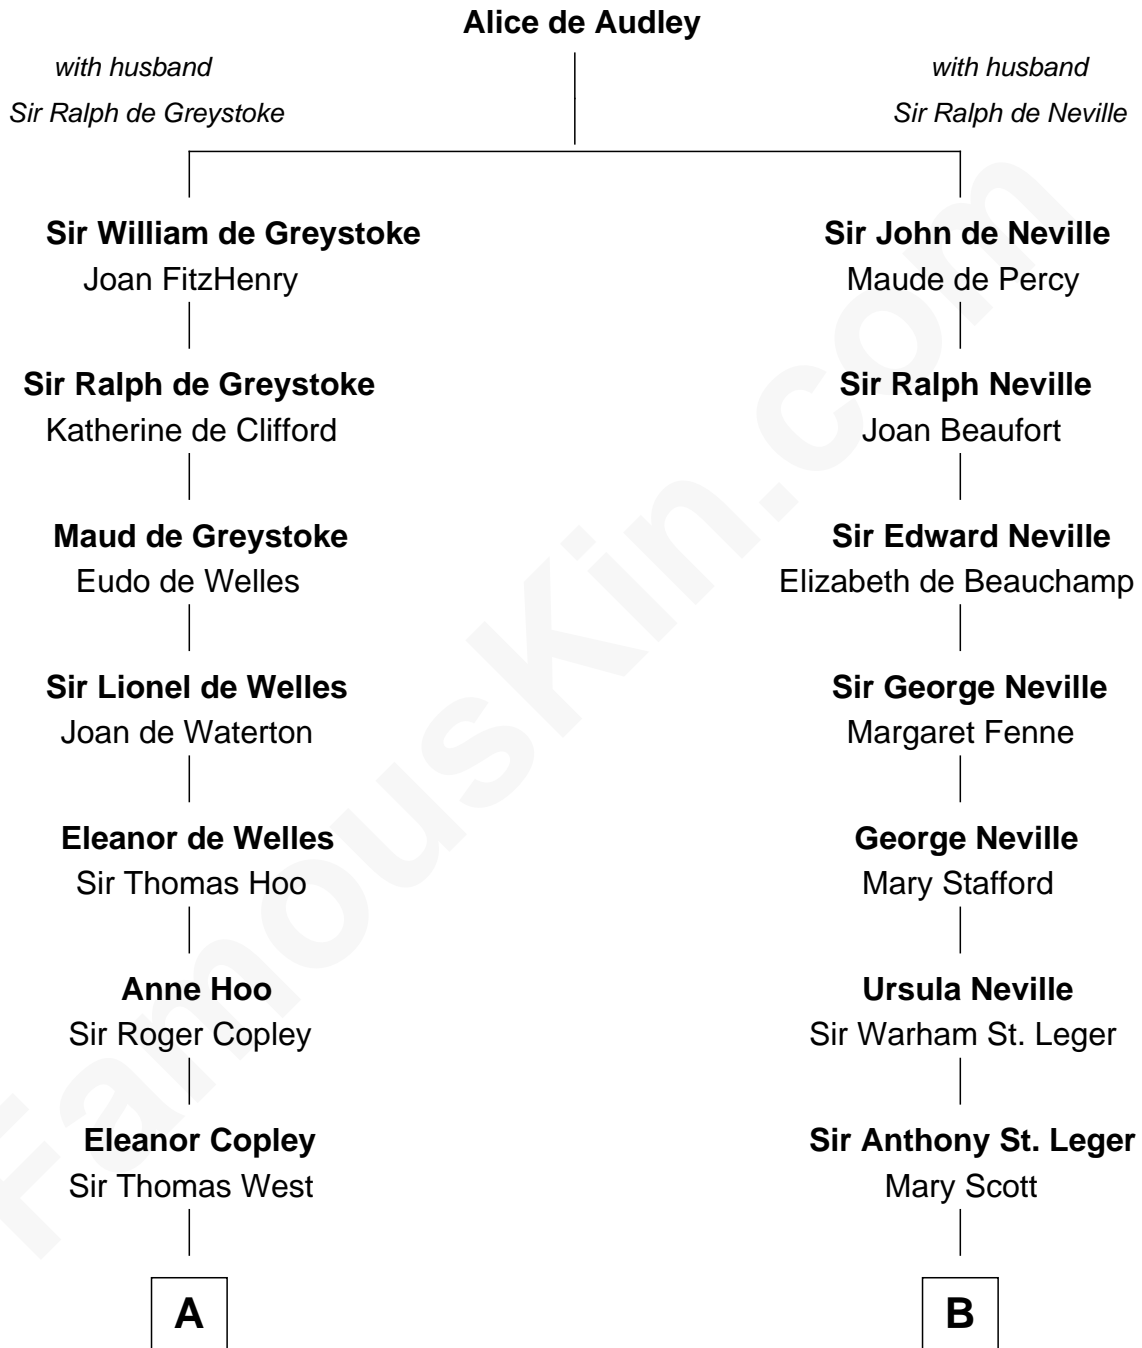

FamousKin.com Relationship Chart of

John D. Rockefeller

Founder of the Standard Oil Company

17th cousin 2 times removed of

Admiral Richard Byrd

Polar Explorer

C

—
Lucy Avery

Godfrey Lewis Rockefeller

—
William Avery Rockefeller

Eliza Davison

—
John D. Rockefeller

Founder of the Standard Oil Company

FamousKin.com