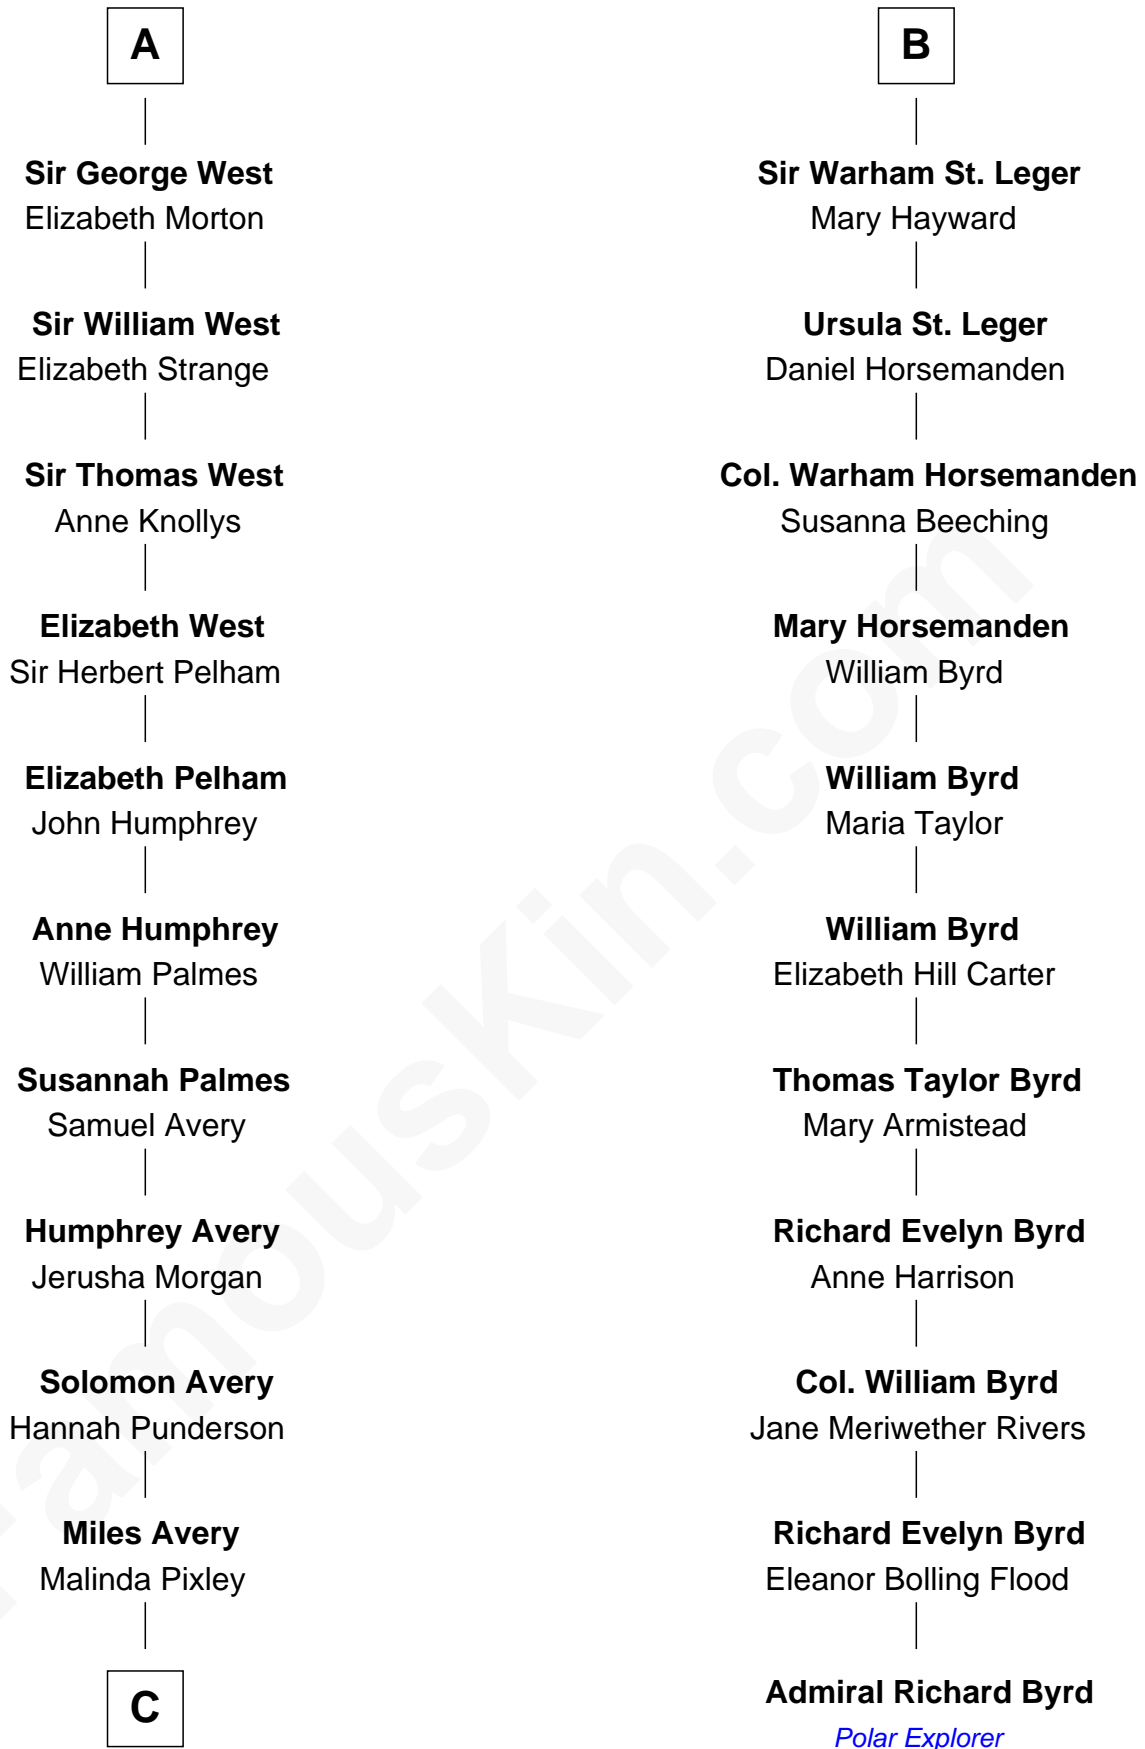

FamousKin.com Relationship Chart of

John D. Rockefeller

Founder of the Standard Oil Company

17th cousin 2 times removed of

Admiral Richard Byrd

Polar Explorer

C

—
Lucy Avery

Godfrey Lewis Rockefeller

—
William Avery Rockefeller

Eliza Davison

—
John D. Rockefeller

Founder of the Standard Oil Company

FamousKin.com