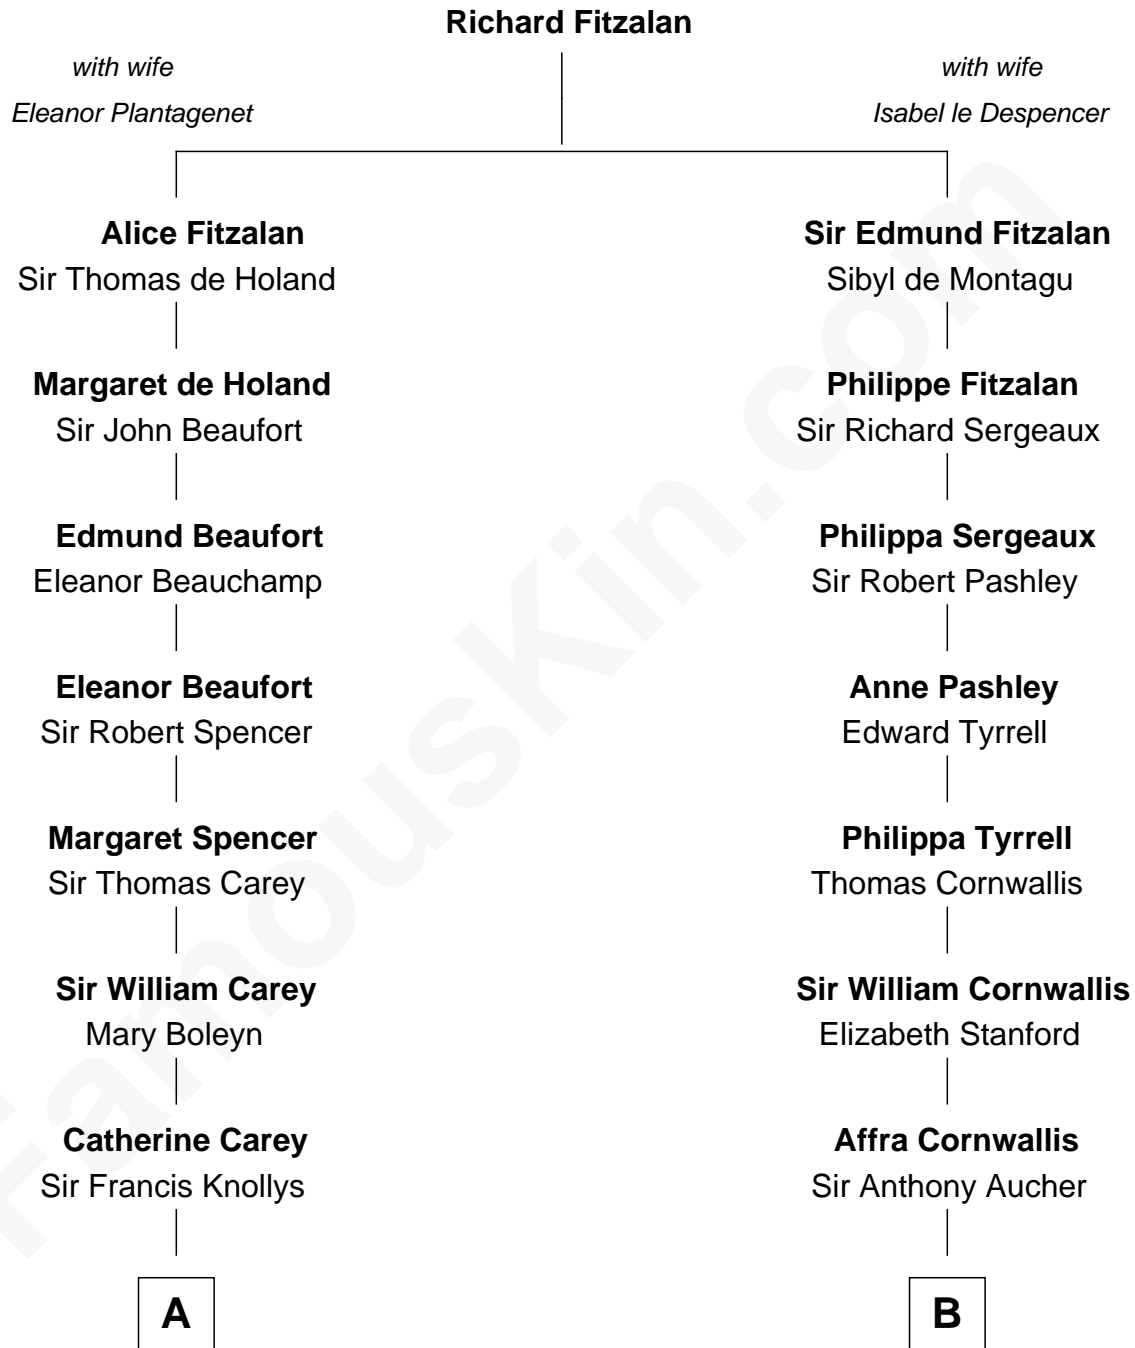

# FamousKin.com Relationship Chart of

**John D. Rockefeller**

*Founder of the Standard Oil Company*

17th cousin 4 times removed of

**Admiral Richard Byrd**

*Polar Explorer*

**C**

**Eliza Bolling West**  
Dr. Joel Walker Flood

**Col. Henry De La Warr Flood**  
Mary Elizabeth Trent

**Joel Walker Flood**  
Ella Faulkner

**Eleanor Bolling Flood**  
Richard Evelyn Byrd

**Admiral Richard Byrd**  
*Polar Explorer*