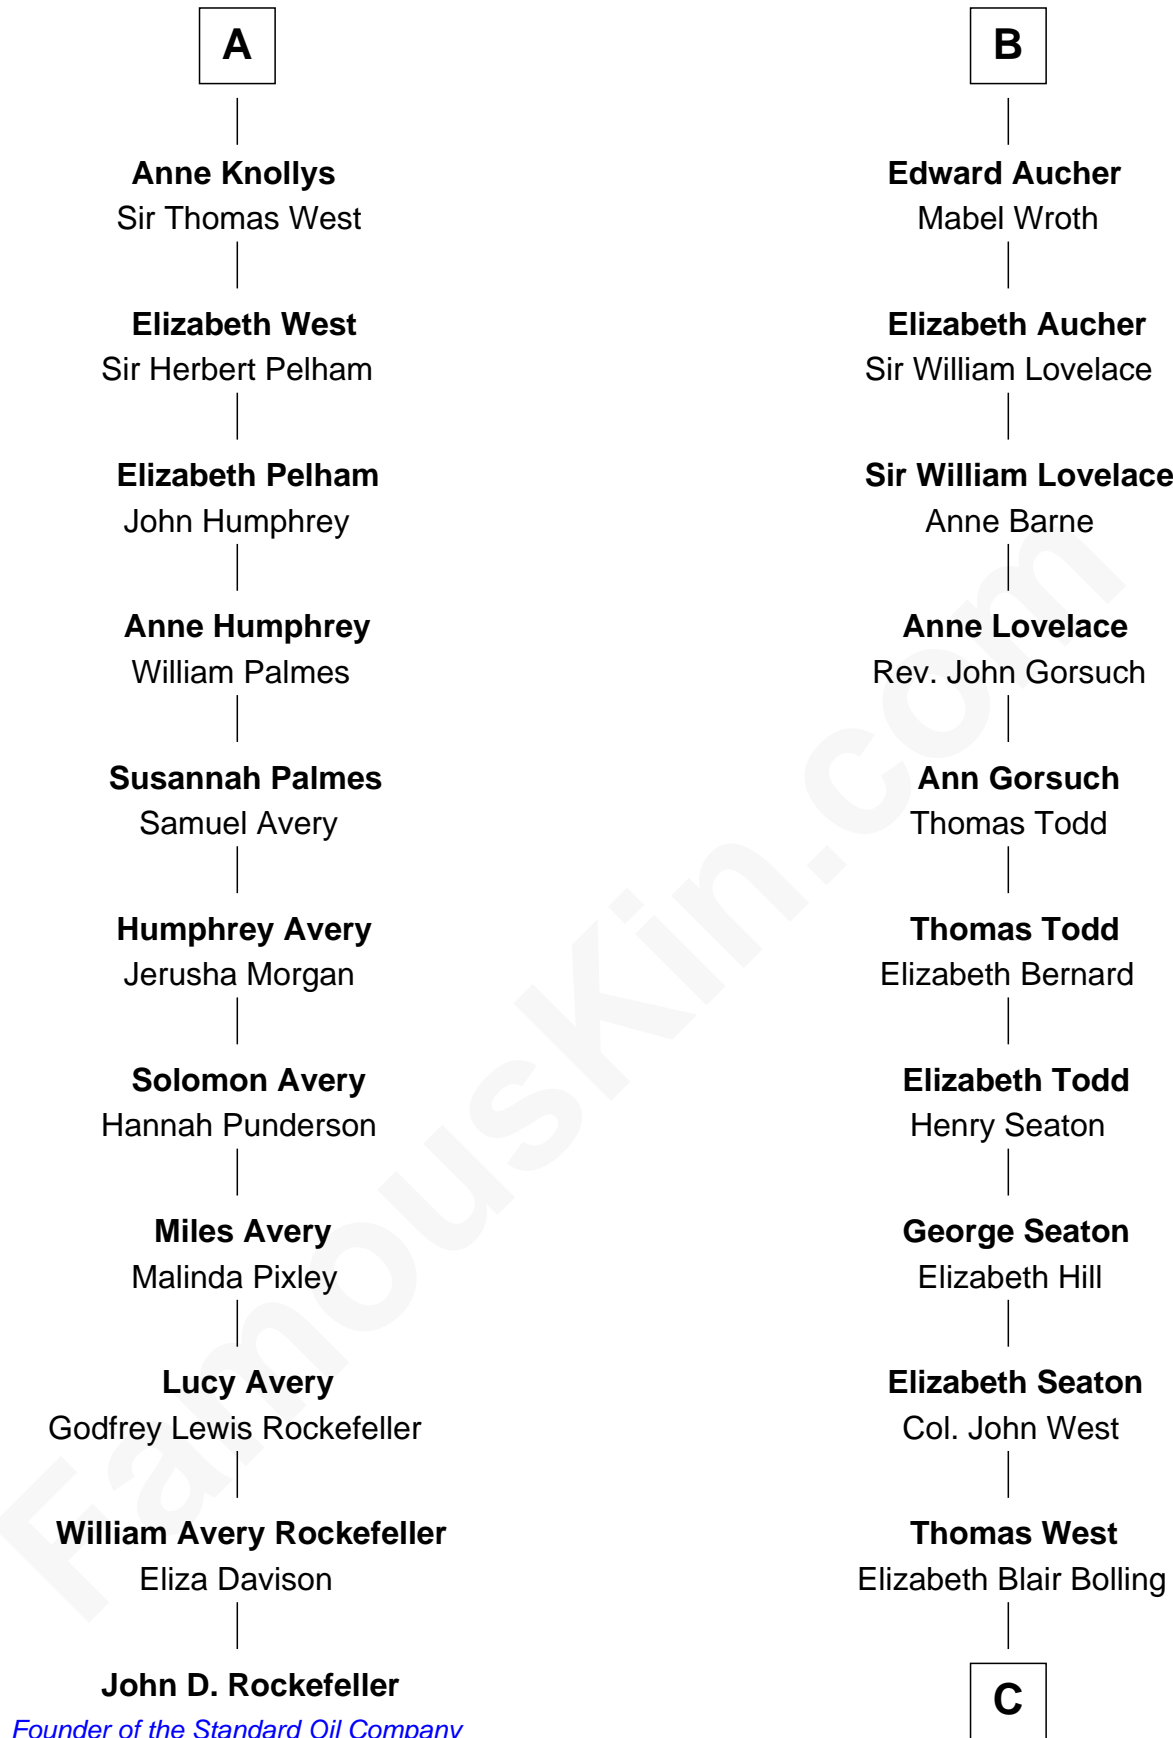

# FamousKin.com Relationship Chart of

**John D. Rockefeller**

*Founder of the Standard Oil Company*

17th cousin 4 times removed of

**Admiral Richard Byrd**

*Polar Explorer*

**C**

**Eliza Bolling West**  
Dr. Joel Walker Flood

**Col. Henry De La Warr Flood**  
Mary Elizabeth Trent

**Joel Walker Flood**  
Ella Faulkner

**Eleanor Bolling Flood**  
Richard Evelyn Byrd

**Admiral Richard Byrd**  
*Polar Explorer*