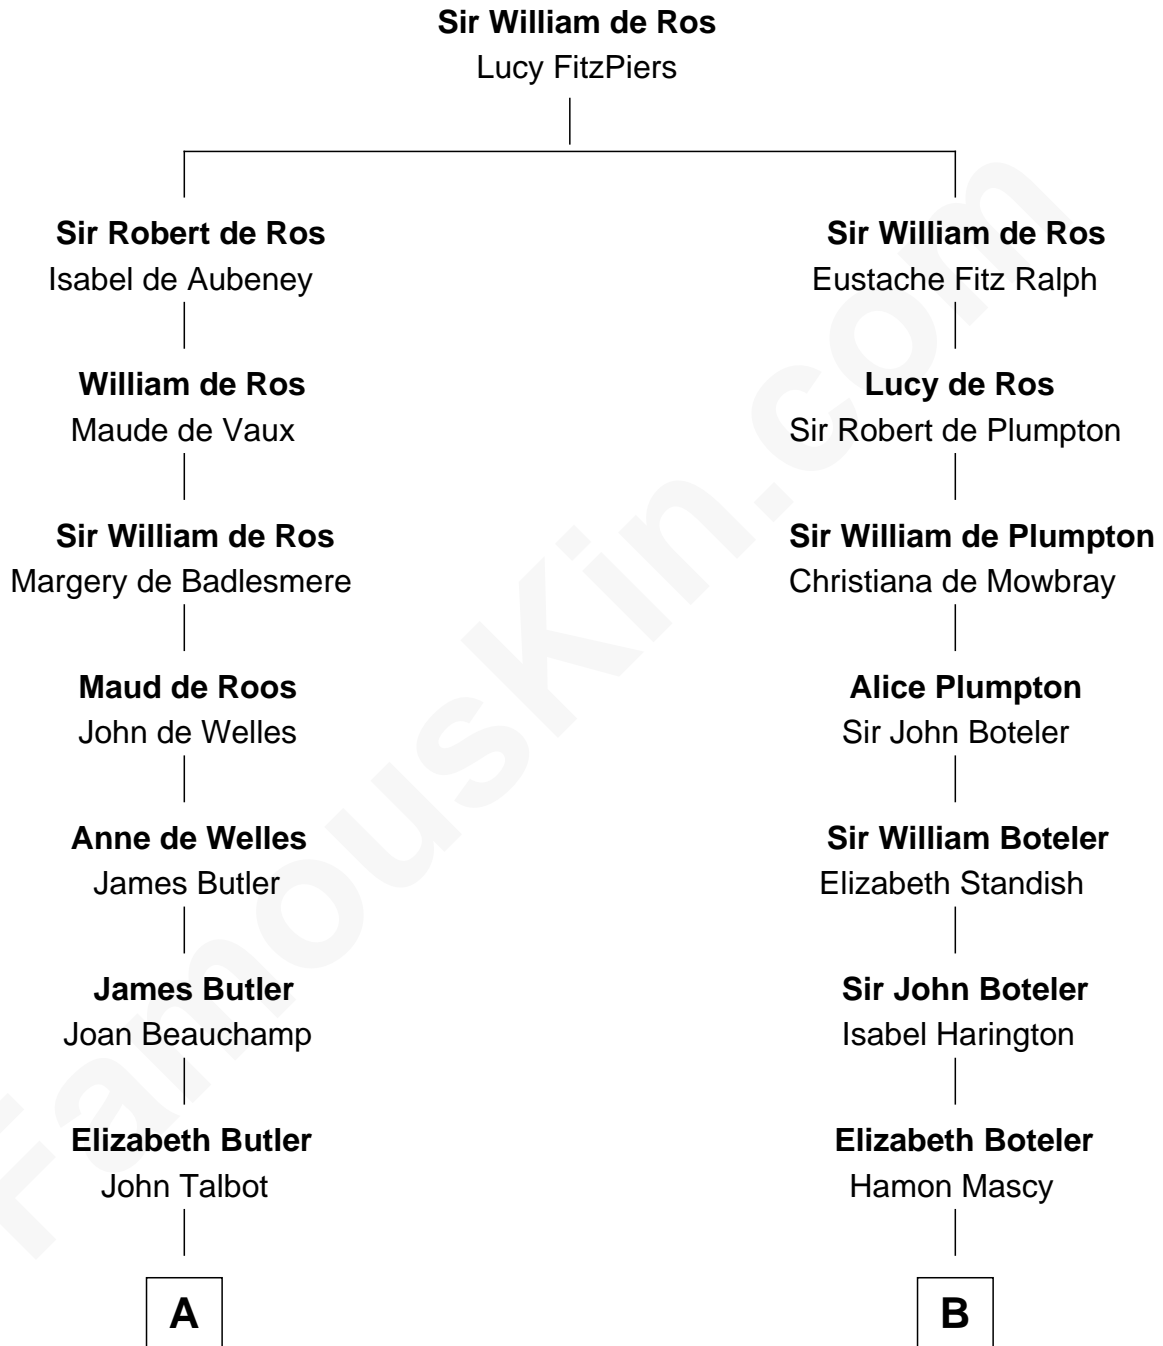

FamousKin.com Relationship Chart of

John D. Rockefeller

Founder of the Standard Oil Company

19th cousin 2 times removed of

Ellen (Herndon) Arthur

Wife of President Chester A. Arthur

C

Solomon Avery
Hannah Punderson

Miles Avery
Malinda Pixley

Lucy Avery
Godfrey Lewis Rockefeller

William Avery Rockefeller
Eliza Davison

John D. Rockefeller
Founder of the Standard Oil Company

D

Dabney Herndon
Elizabeth Hull

Capt. William Lewis Herndon
Frances Elizabeth Hansborough