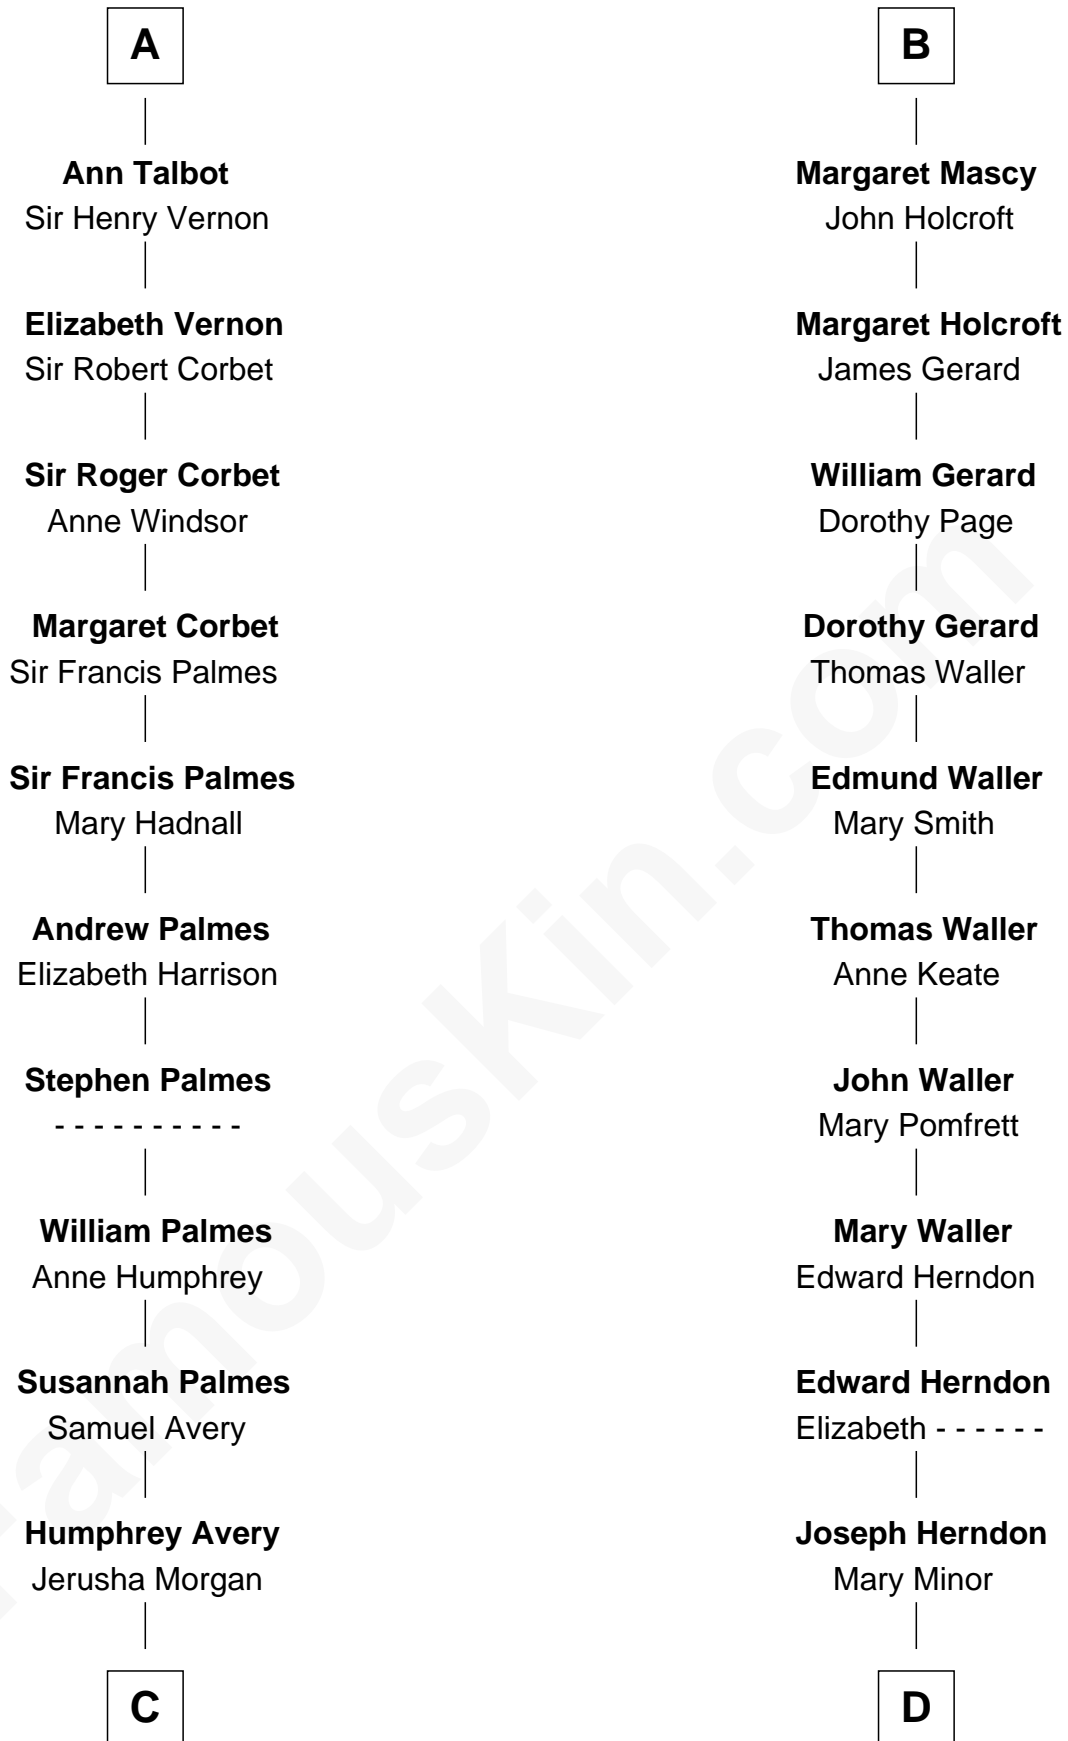

FamousKin.com Relationship Chart of

John D. Rockefeller

Founder of the Standard Oil Company

19th cousin 2 times removed of

Ellen (Herndon) Arthur

Wife of President Chester A. Arthur

C

Solomon Avery
Hannah Punderson

Miles Avery
Malinda Pixley

Lucy Avery
Godfrey Lewis Rockefeller

William Avery Rockefeller
Eliza Davison

John D. Rockefeller
Founder of the Standard Oil Company

D

Dabney Herndon
Elizabeth Hull

Capt. William Lewis Herndon
Frances Elizabeth Hansborough