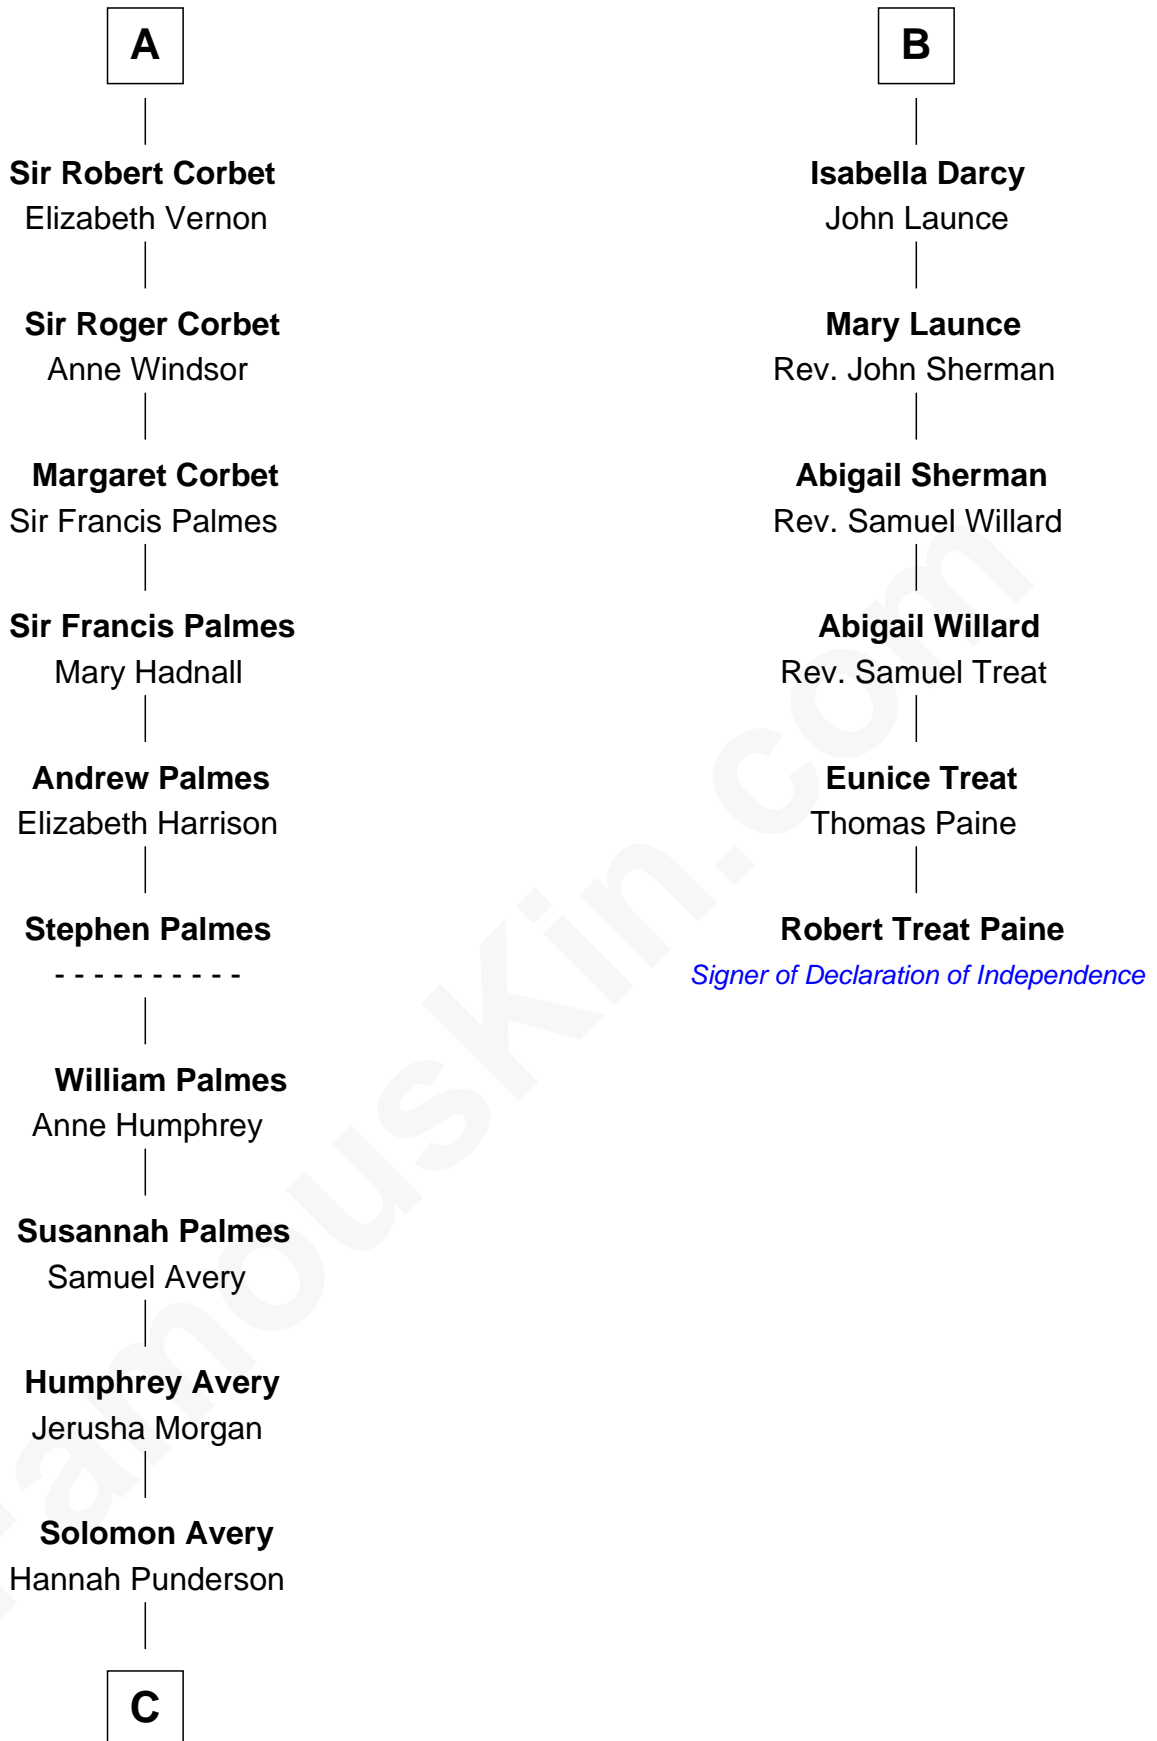

FamousKin.com Relationship Chart of

John D. Rockefeller

Founder of the Standard Oil Company

12th cousin 8 times removed of

Robert Treat Paine

Signer of the Declaration of Independence

Sir Henry de Grey

Elizabeth Talbot

C

—
Miles Avery
Malinda Pixley

—
Lucy Avery
Godfrey Lewis Rockefeller

—
William Avery Rockefeller
Eliza Davison

—
John D. Rockefeller
Founder of the Standard Oil Company

FamousKin.com