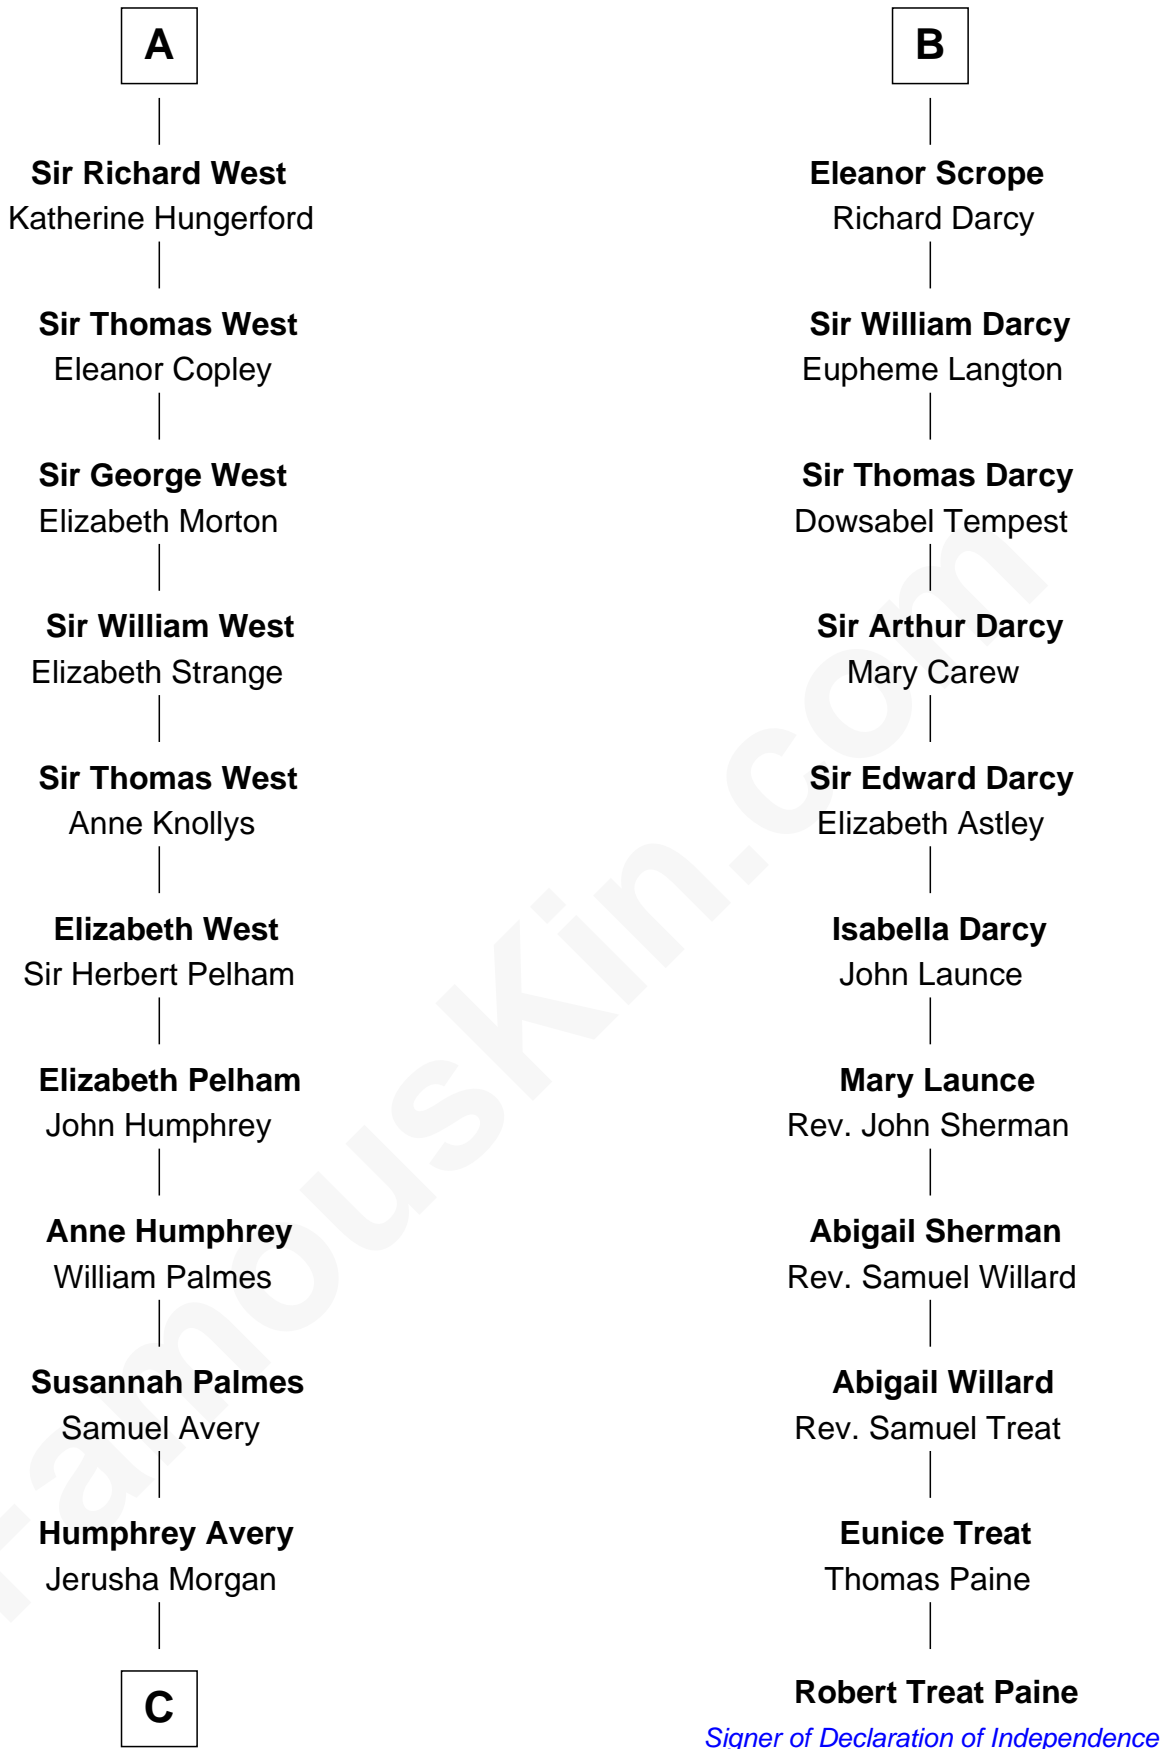

FamousKin.com

Relationship Chart of

John D. Rockefeller

Founder of the Standard Oil Company

17th cousin 4 times removed of

Robert Treat Paine

Signer of the Declaration of Independence

C

—
Solomon Avery
Hannah Punderson

—
Miles Avery
Malinda Pixley

—
Lucy Avery
Godfrey Lewis Rockefeller

—
William Avery Rockefeller
Eliza Davison

—
John D. Rockefeller
Founder of the Standard Oil Company

FamousKin.com