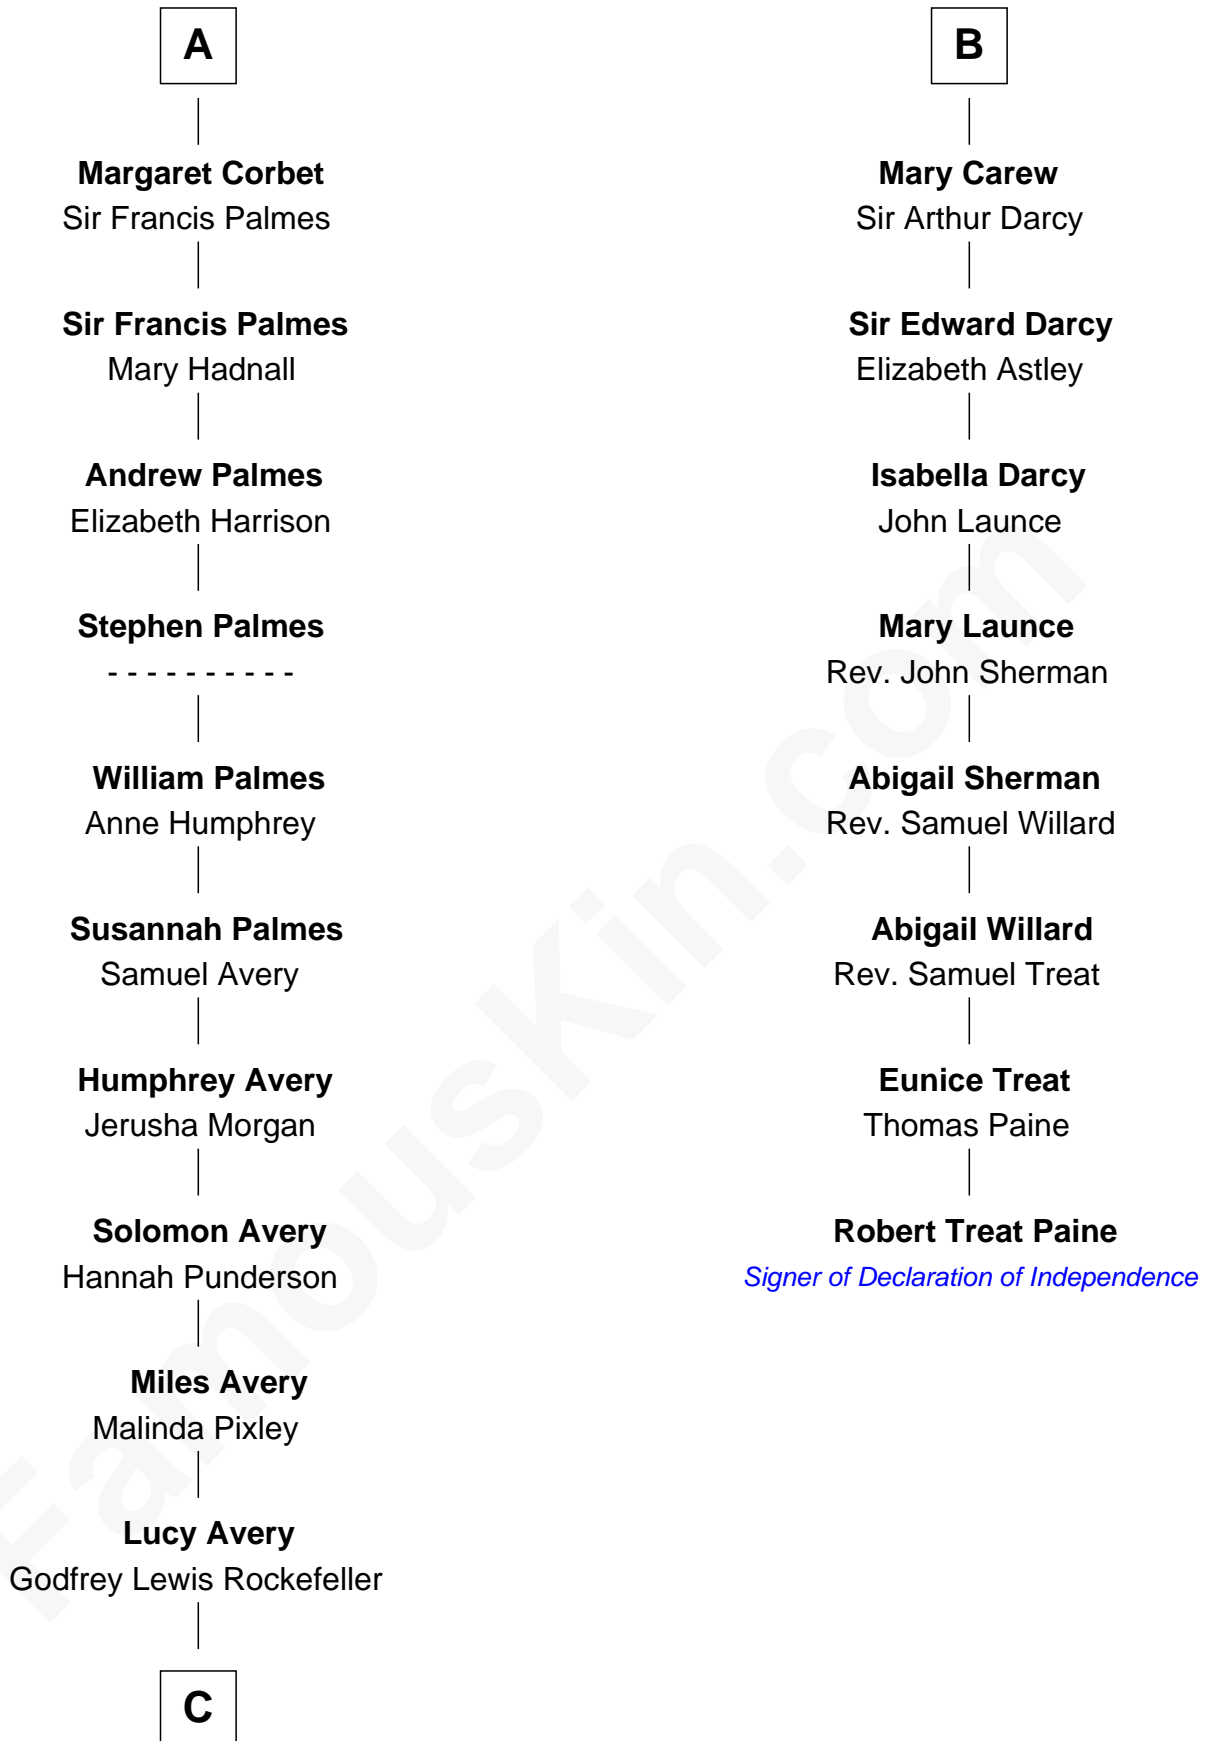

FamousKin.com

Relationship Chart of

John D. Rockefeller

Founder of the Standard Oil Company

14th cousin 4 times removed of

Robert Treat Paine

Signer of the Declaration of Independence

C

—
William Avery Rockefeller

Eliza Davison

—
John D. Rockefeller

Founder of the Standard Oil Company

FamousKin.com