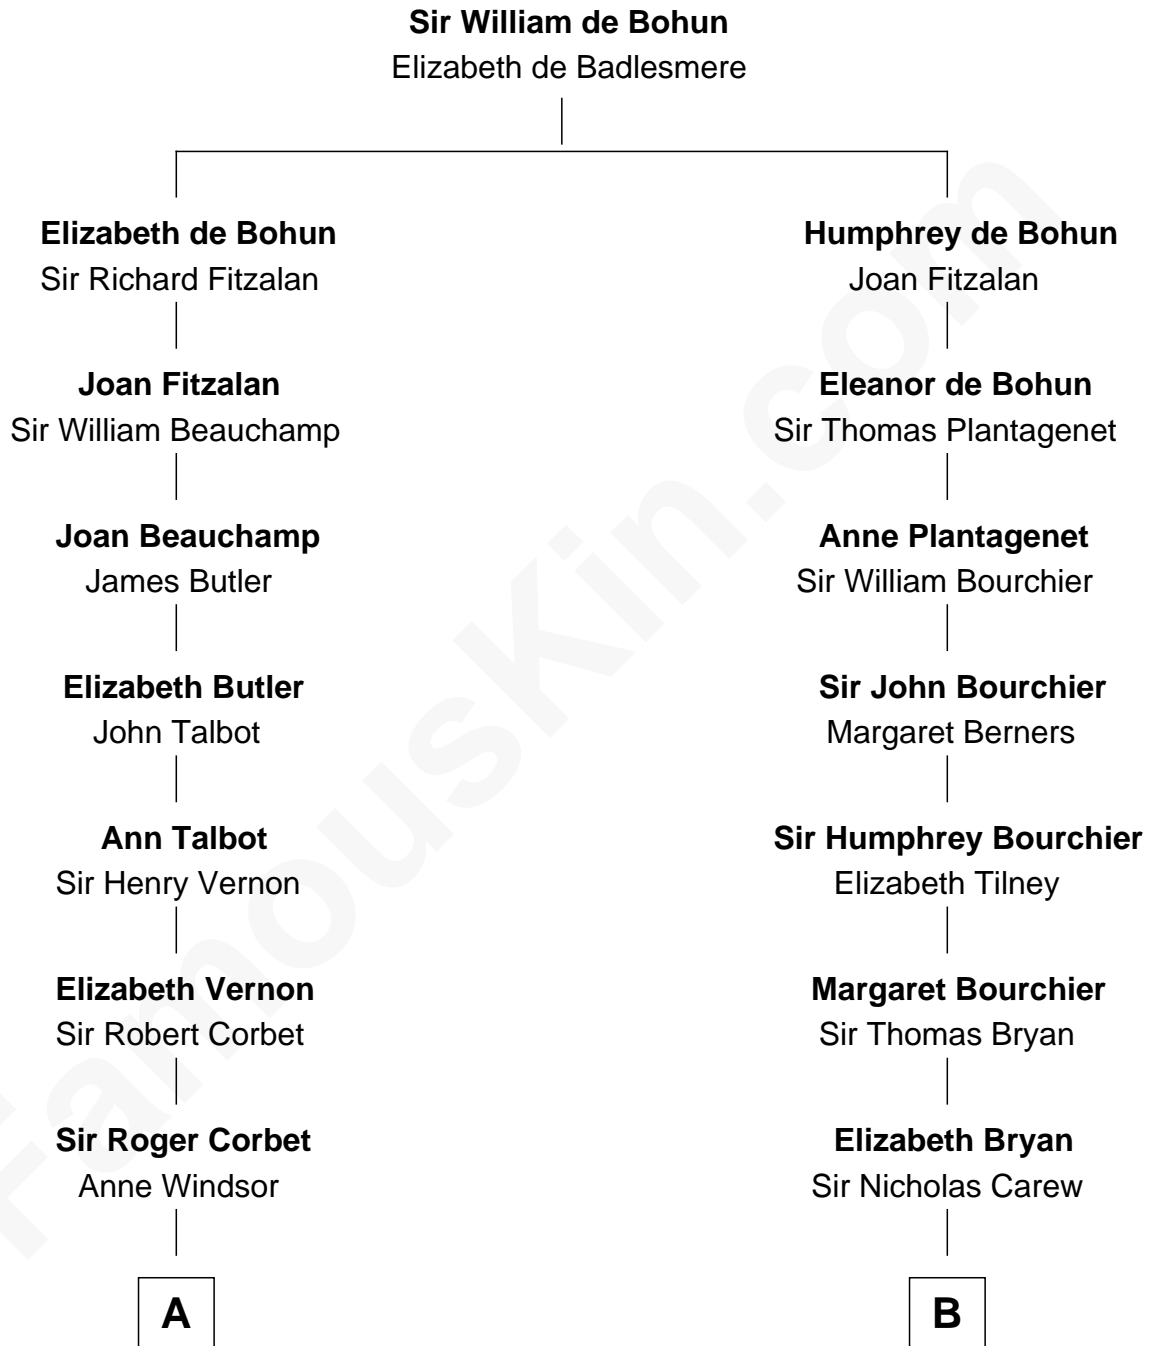

FamousKin.com

Relationship Chart of

John D. Rockefeller

Founder of the Standard Oil Company

14th cousin 4 times removed of

Robert Treat Paine

Signer of the Declaration of Independence

C

—
William Avery Rockefeller

Eliza Davison

—
John D. Rockefeller

Founder of the Standard Oil Company

FamousKin.com