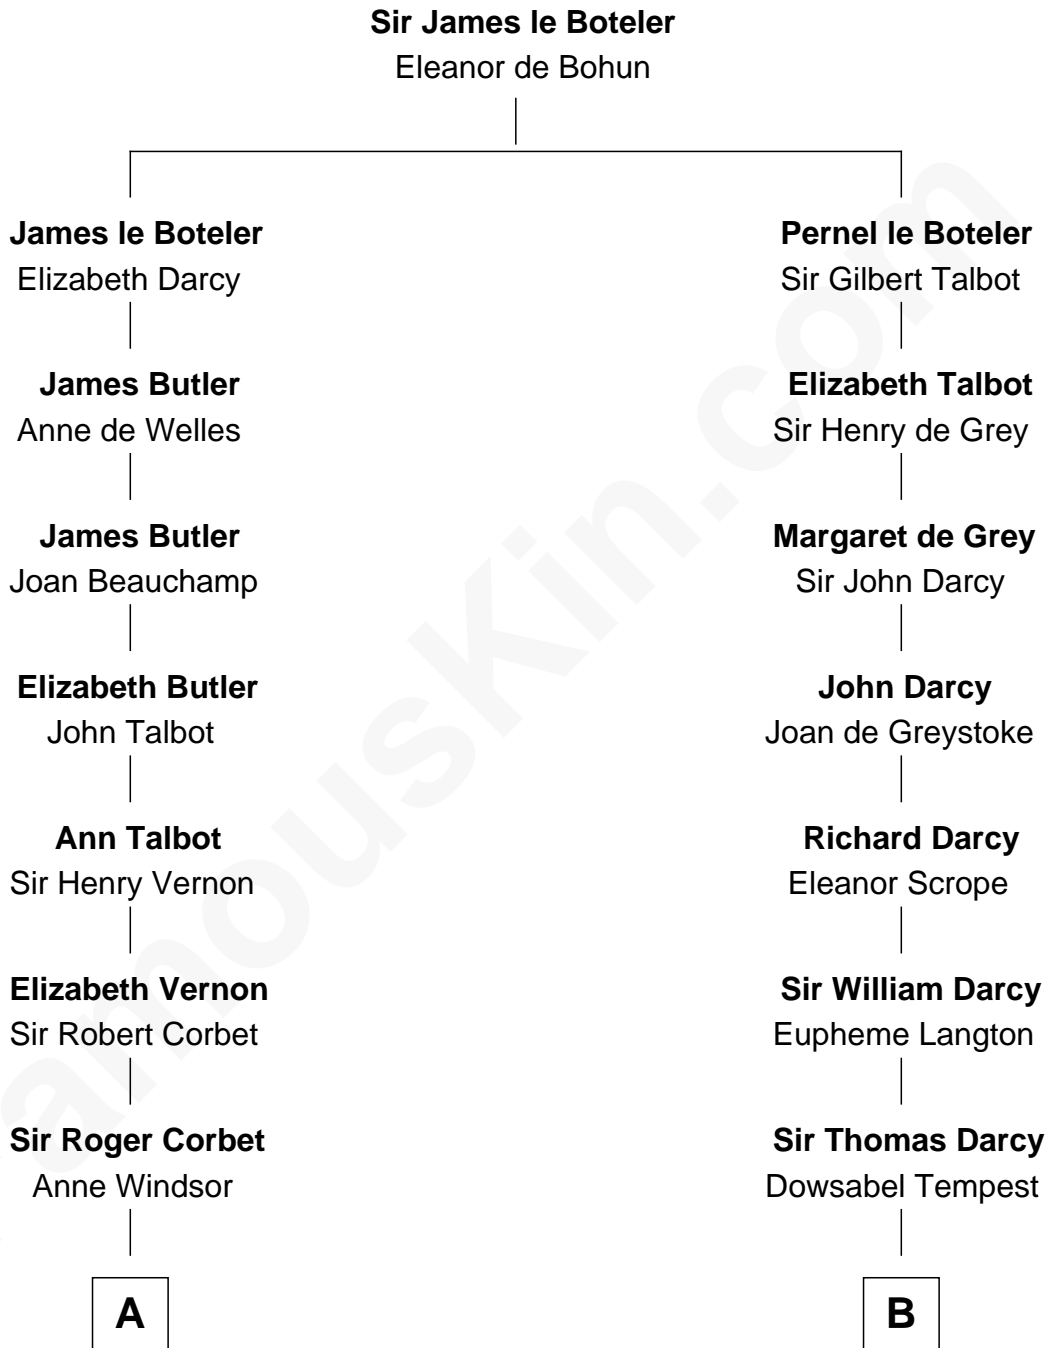

Robert Treat Paine

Signer of the Declaration of Independence