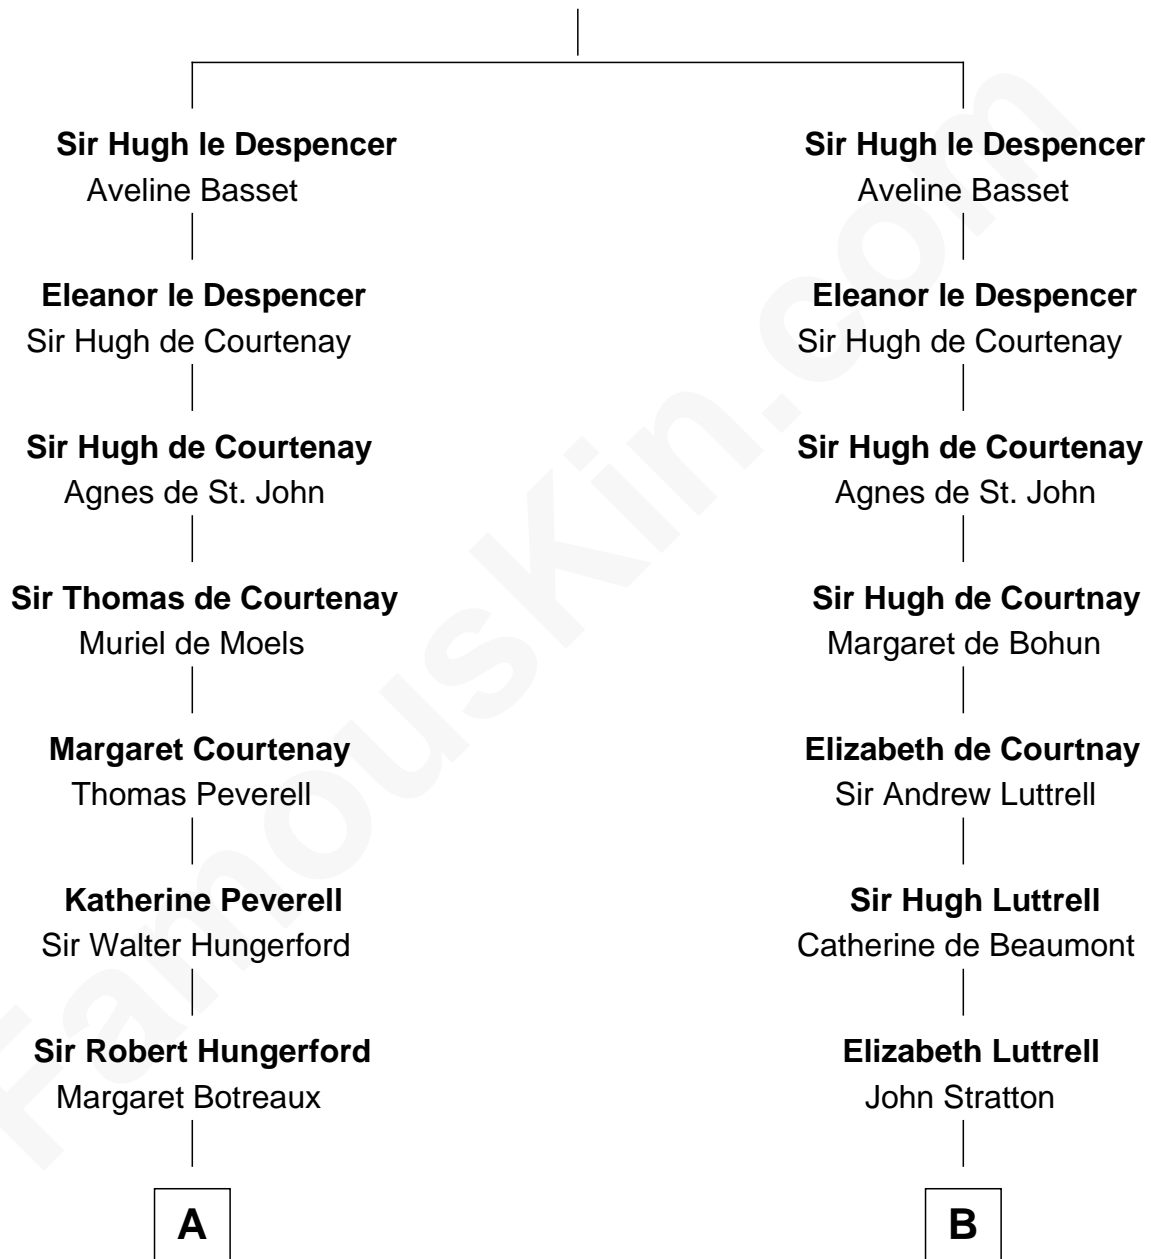

FamousKin.com Relationship Chart of

John D. Rockefeller

Founder of the Standard Oil Company

17th cousin 4 times removed of

Thomas Nelson

Signer of the Declaration of Independence

Sir Hugh le Despencer

C

—
Solomon Avery
Hannah Punderson

—
Miles Avery
Malinda Pixley

—
Lucy Avery
Godfrey Lewis Rockefeller

—
William Avery Rockefeller
Eliza Davison

—
John D. Rockefeller
Founder of the Standard Oil Company

FamousKin.com