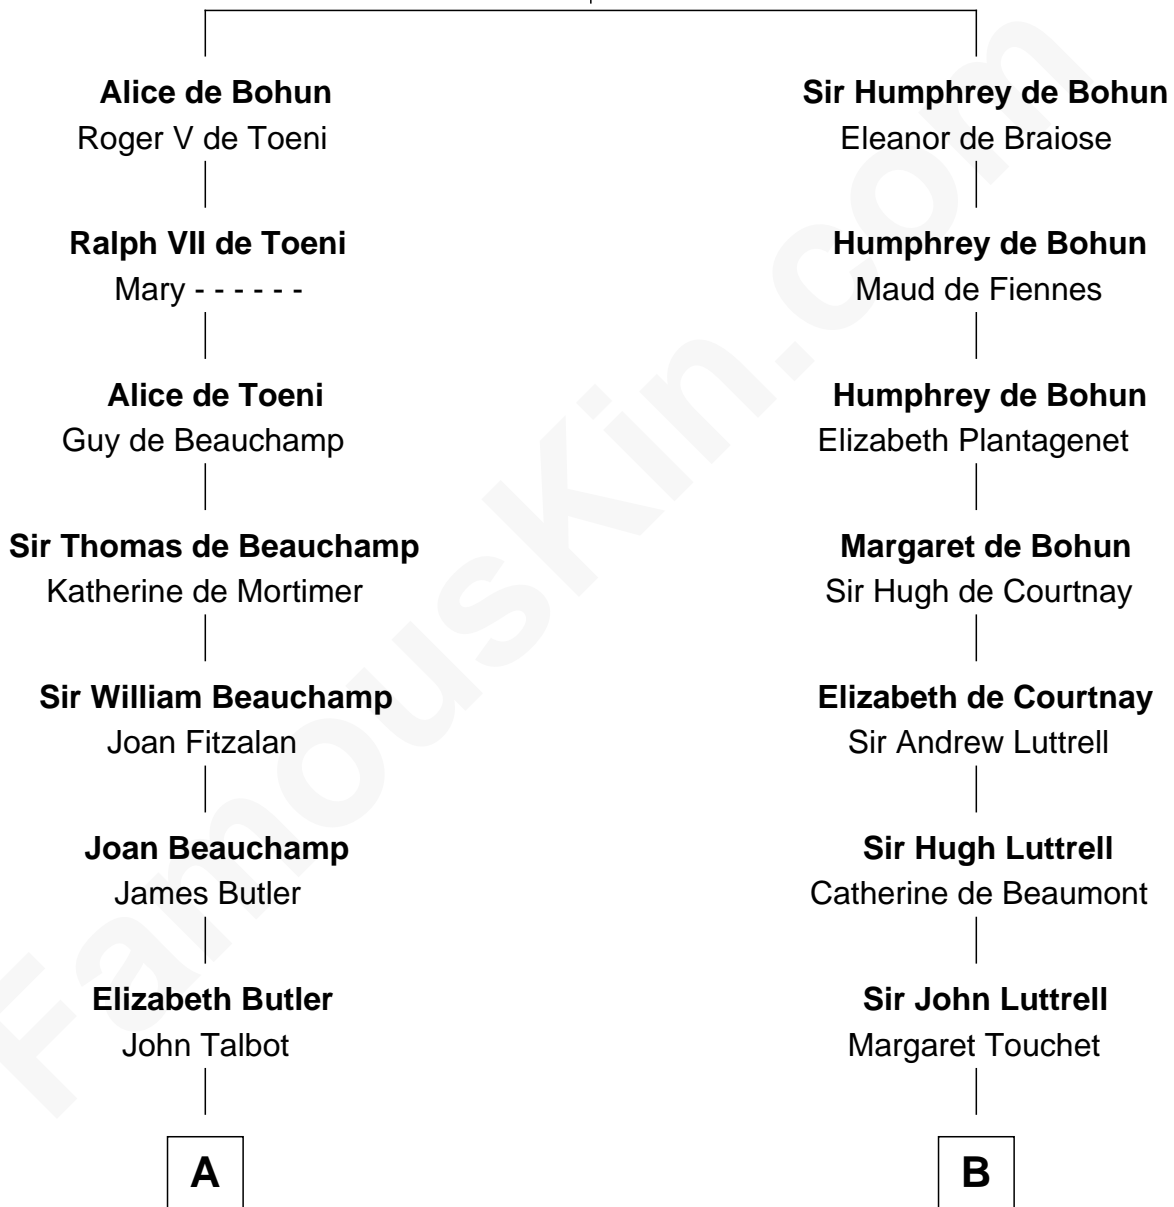

FamousKin.com

Relationship Chart of

John D. Rockefeller

Founder of the Standard Oil Company

17th cousin 4 times removed of

General William Whipple

Signer of the Declaration of Independence

Sir Humphrey de Bohun

Maud of Eu

C

—
Solomon Avery
Hannah Punderson

—
Miles Avery
Malinda Pixley

—
Lucy Avery
Godfrey Lewis Rockefeller

—
William Avery Rockefeller
Eliza Davison

—
John D. Rockefeller
Founder of the Standard Oil Company