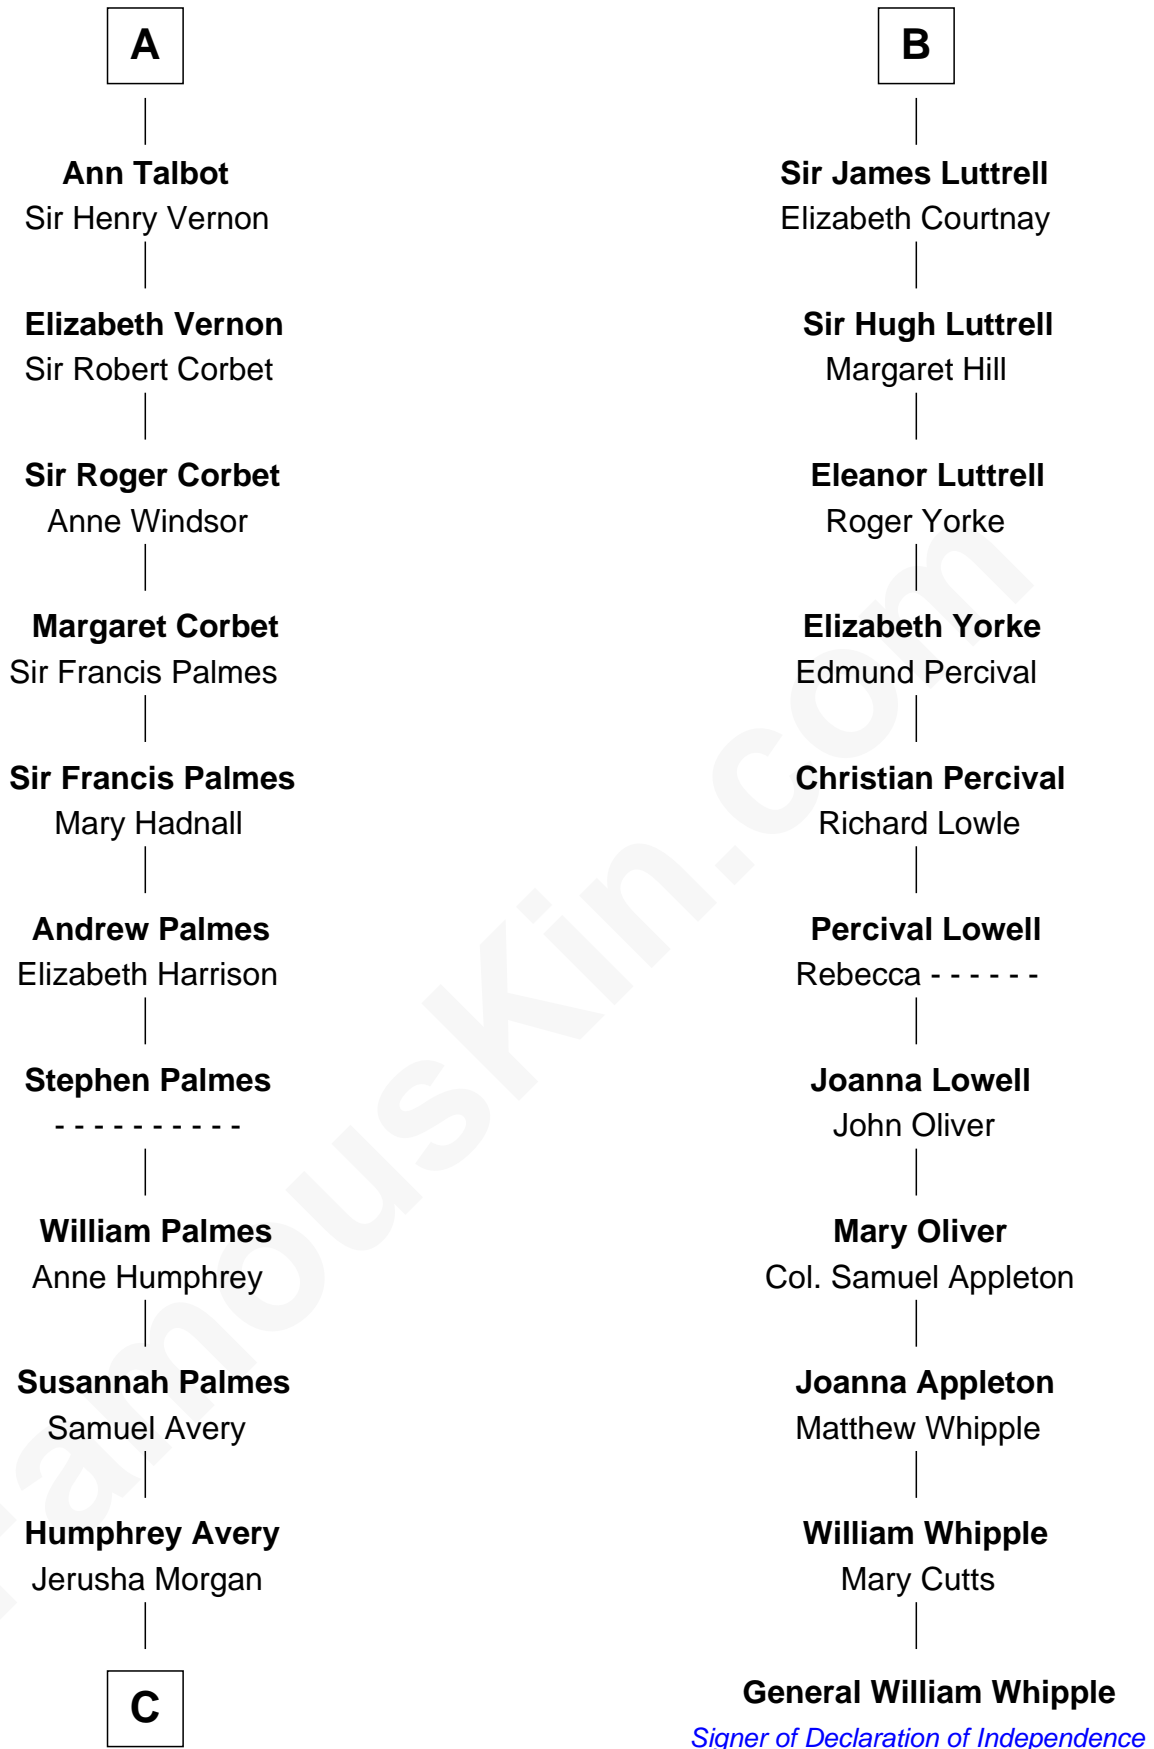

FamousKin.com

Relationship Chart of

John D. Rockefeller

Founder of the Standard Oil Company

17th cousin 4 times removed of

General William Whipple

Signer of the Declaration of Independence

Sir Humphrey de Bohun

Maud of Eu

C

—
Solomon Avery
Hannah Punderson

—
Miles Avery
Malinda Pixley

—
Lucy Avery
Godfrey Lewis Rockefeller

—
William Avery Rockefeller
Eliza Davison

—
John D. Rockefeller
Founder of the Standard Oil Company