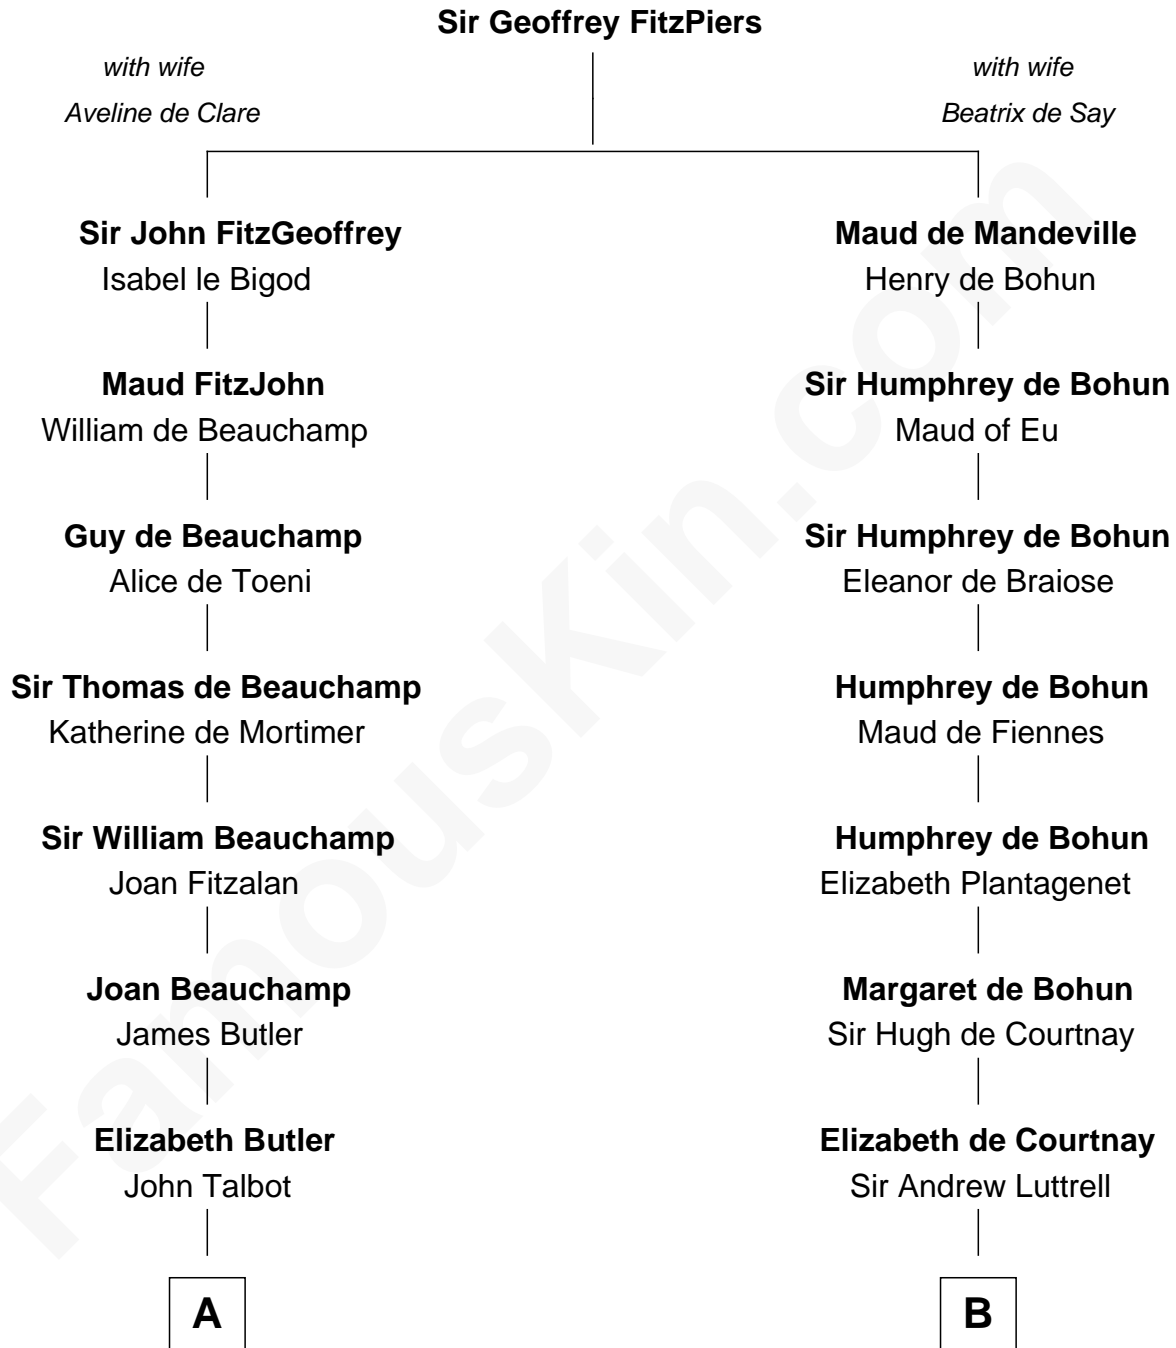

## Relationship Chart of

### John D. Rockefeller

Founder of the Standard Oil Company

19th cousin 2 times removed of

### General William Whipple

Signer of the Declaration of Independence

**C**

**Solomon Avery**  
Hannah Punderson

**Miles Avery**  
Malinda Pixley

**Lucy Avery**  
Godfrey Lewis Rockefeller

**William Avery Rockefeller**  
Eliza Davison