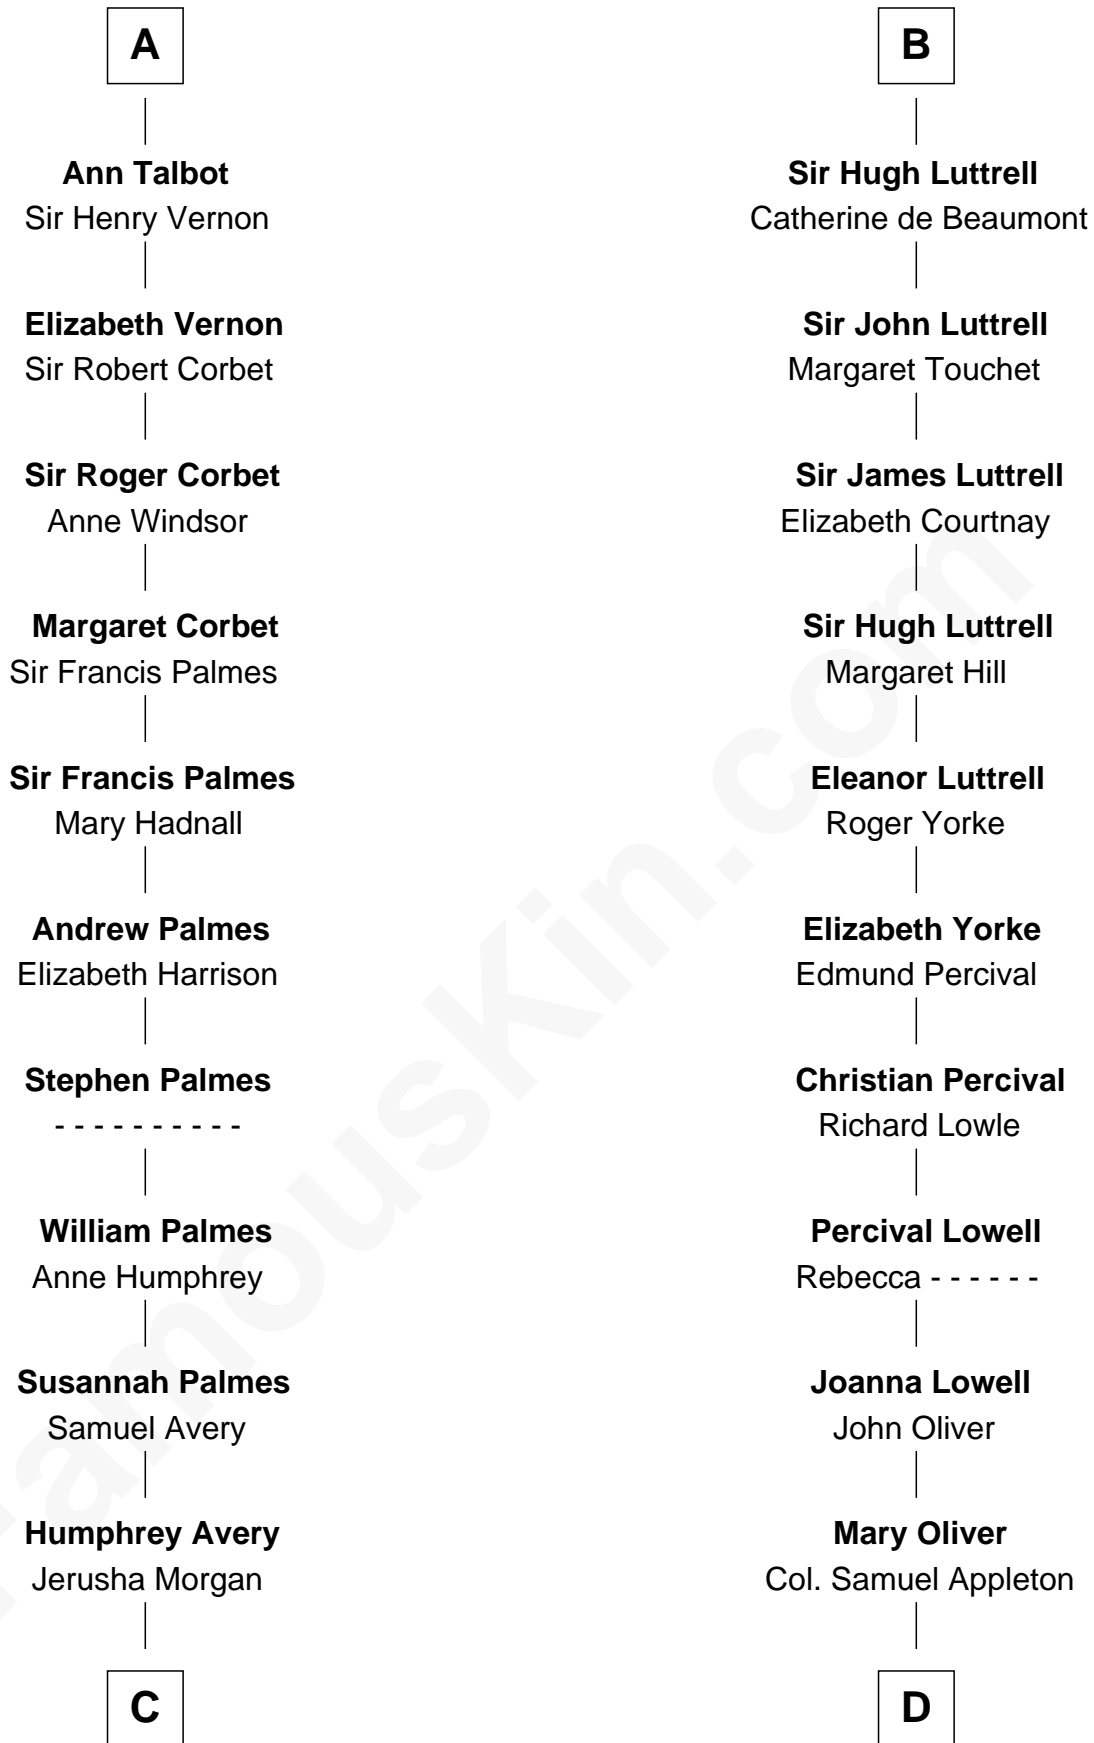

## Relationship Chart of

### John D. Rockefeller

Founder of the Standard Oil Company

19th cousin 2 times removed of

### General William Whipple

Signer of the Declaration of Independence

**C**

**Solomon Avery**  
Hannah Punderson

**Miles Avery**  
Malinda Pixley

**Lucy Avery**  
Godfrey Lewis Rockefeller

**William Avery Rockefeller**  
Eliza Davison