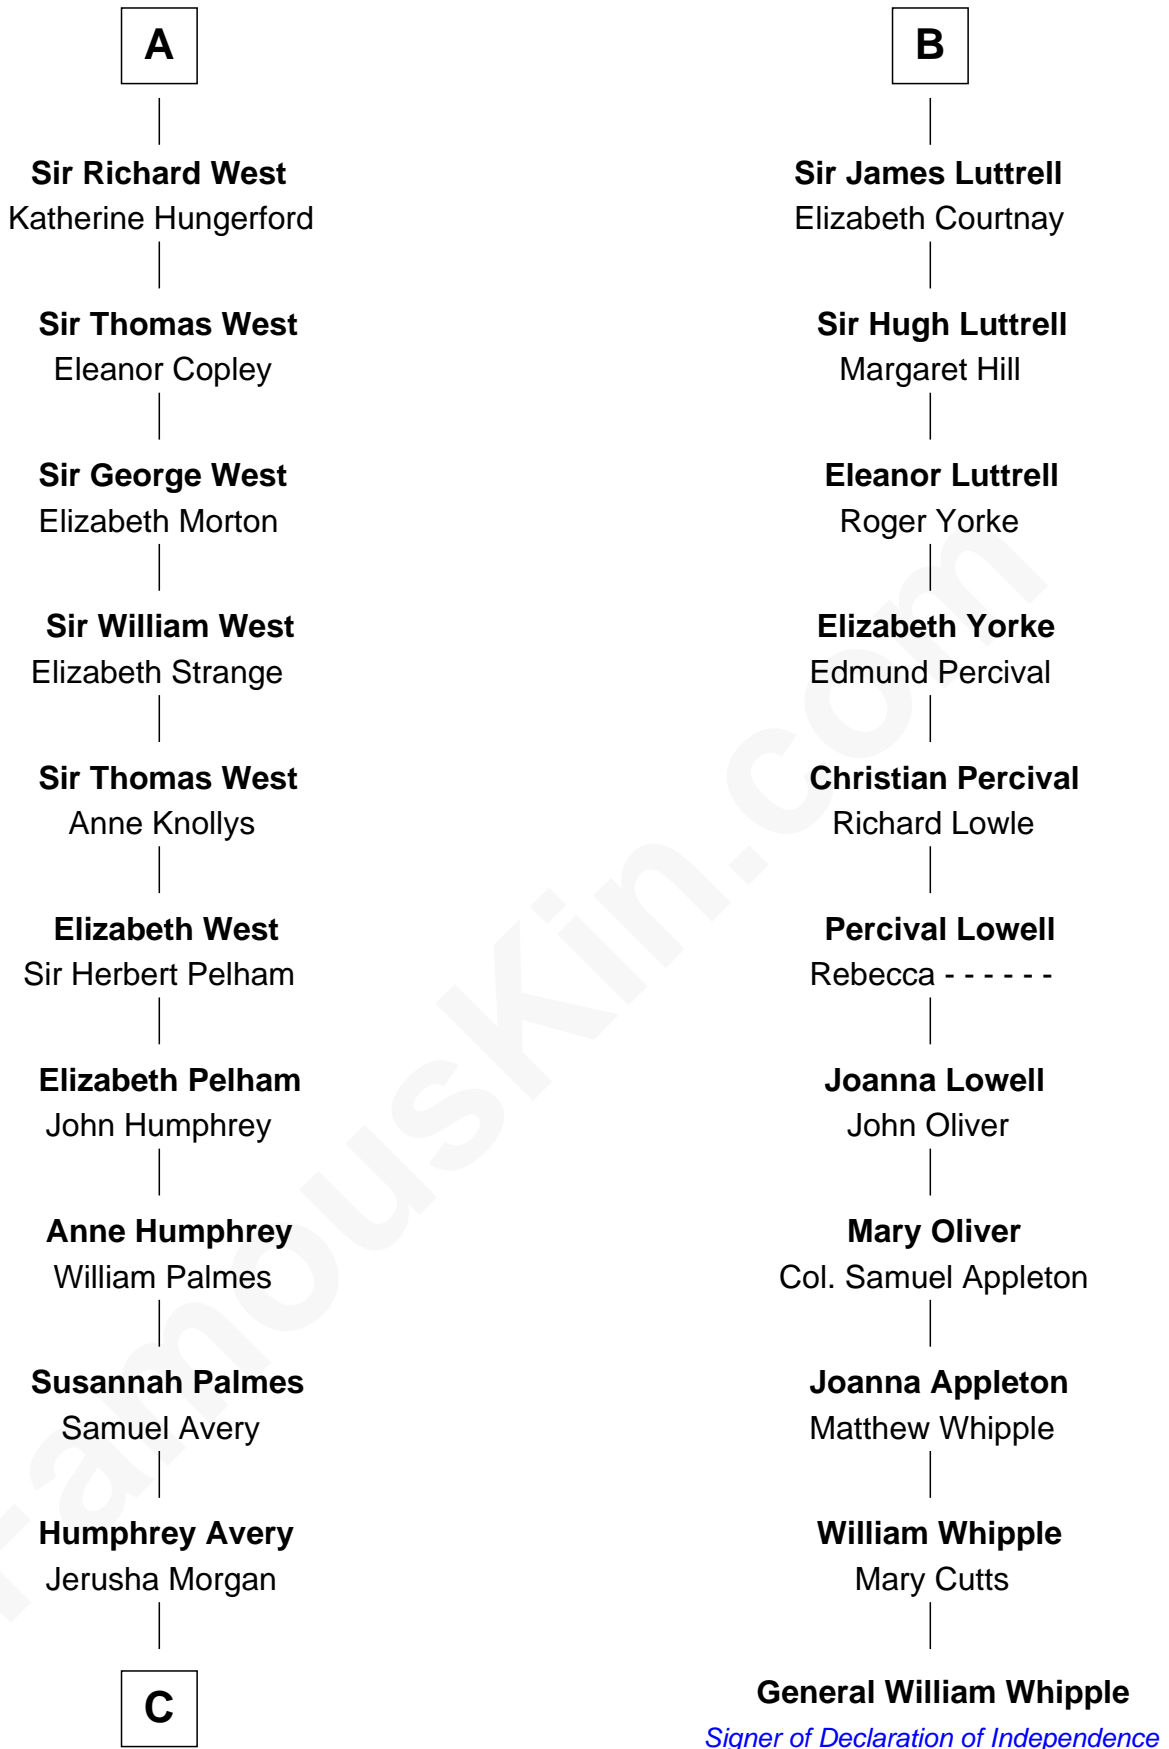

FamousKin.com

Relationship Chart of

John D. Rockefeller

Founder of the Standard Oil Company

17th cousin 4 times removed of

General William Whipple

Signer of the Declaration of Independence

C

—
Solomon Avery
Hannah Punderson

—
Miles Avery
Malinda Pixley

—
Lucy Avery
Godfrey Lewis Rockefeller

—
William Avery Rockefeller
Eliza Davison

—
John D. Rockefeller
Founder of the Standard Oil Company

FamousKin.com