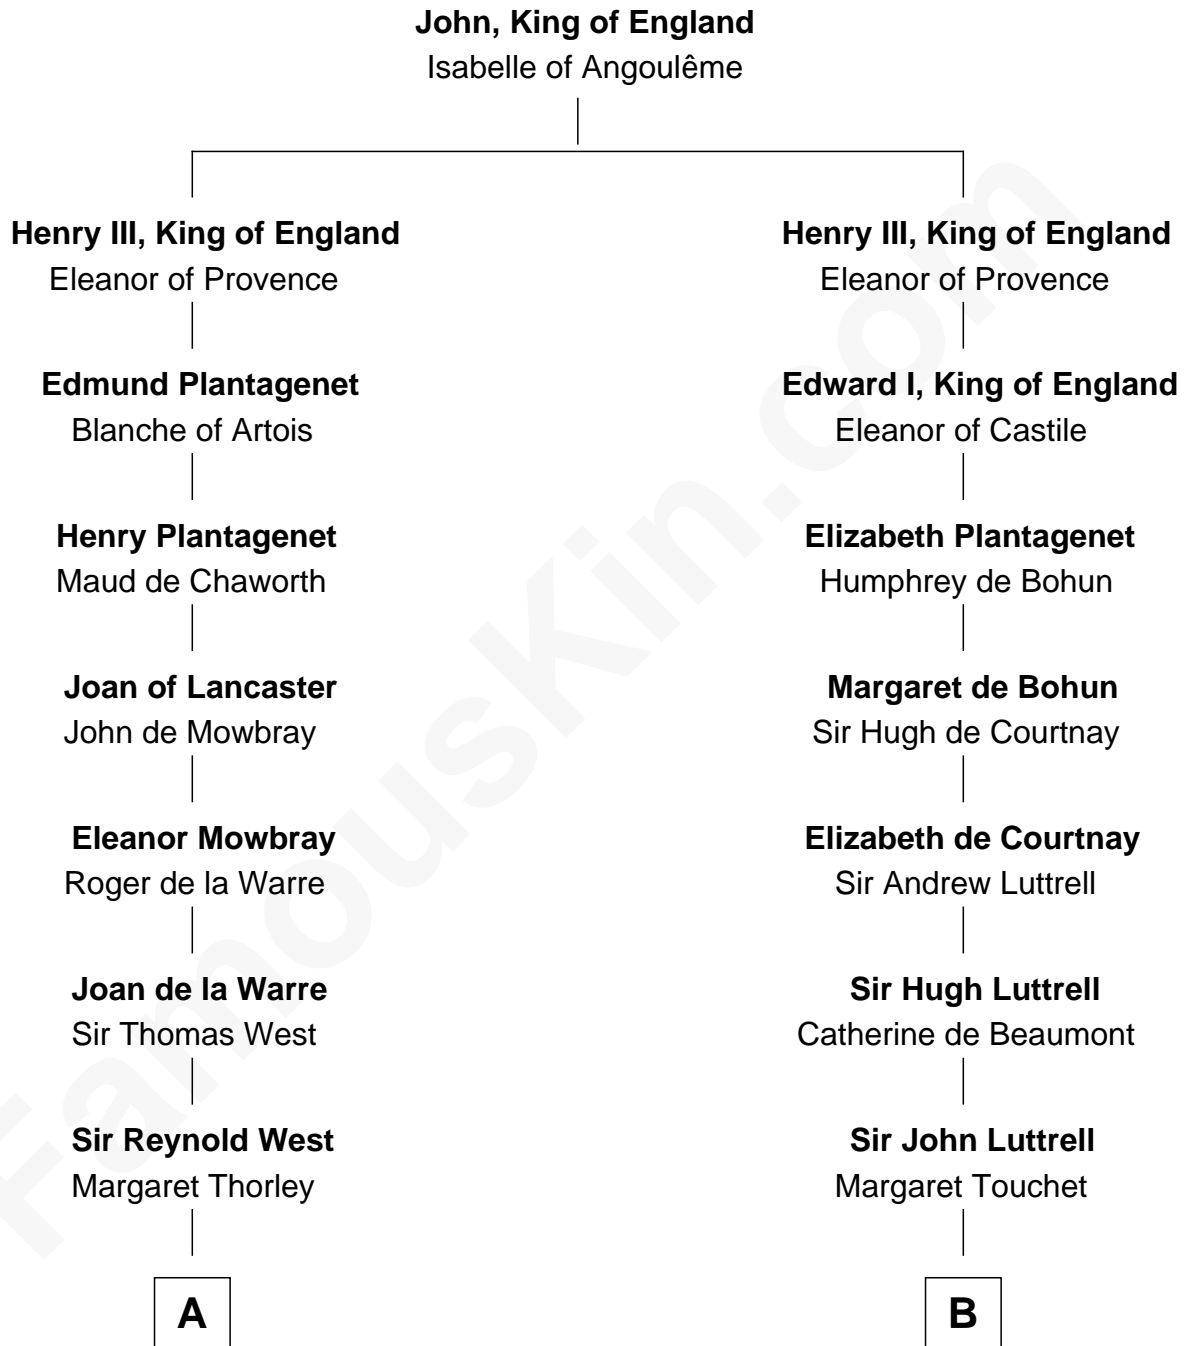

FamousKin.com

Relationship Chart of

John D. Rockefeller

Founder of the Standard Oil Company

17th cousin 4 times removed of

General William Whipple

Signer of the Declaration of Independence

C

—
Solomon Avery
Hannah Punderson

—
Miles Avery
Malinda Pixley

—
Lucy Avery
Godfrey Lewis Rockefeller

—
William Avery Rockefeller
Eliza Davison

—
John D. Rockefeller
Founder of the Standard Oil Company

FamousKin.com