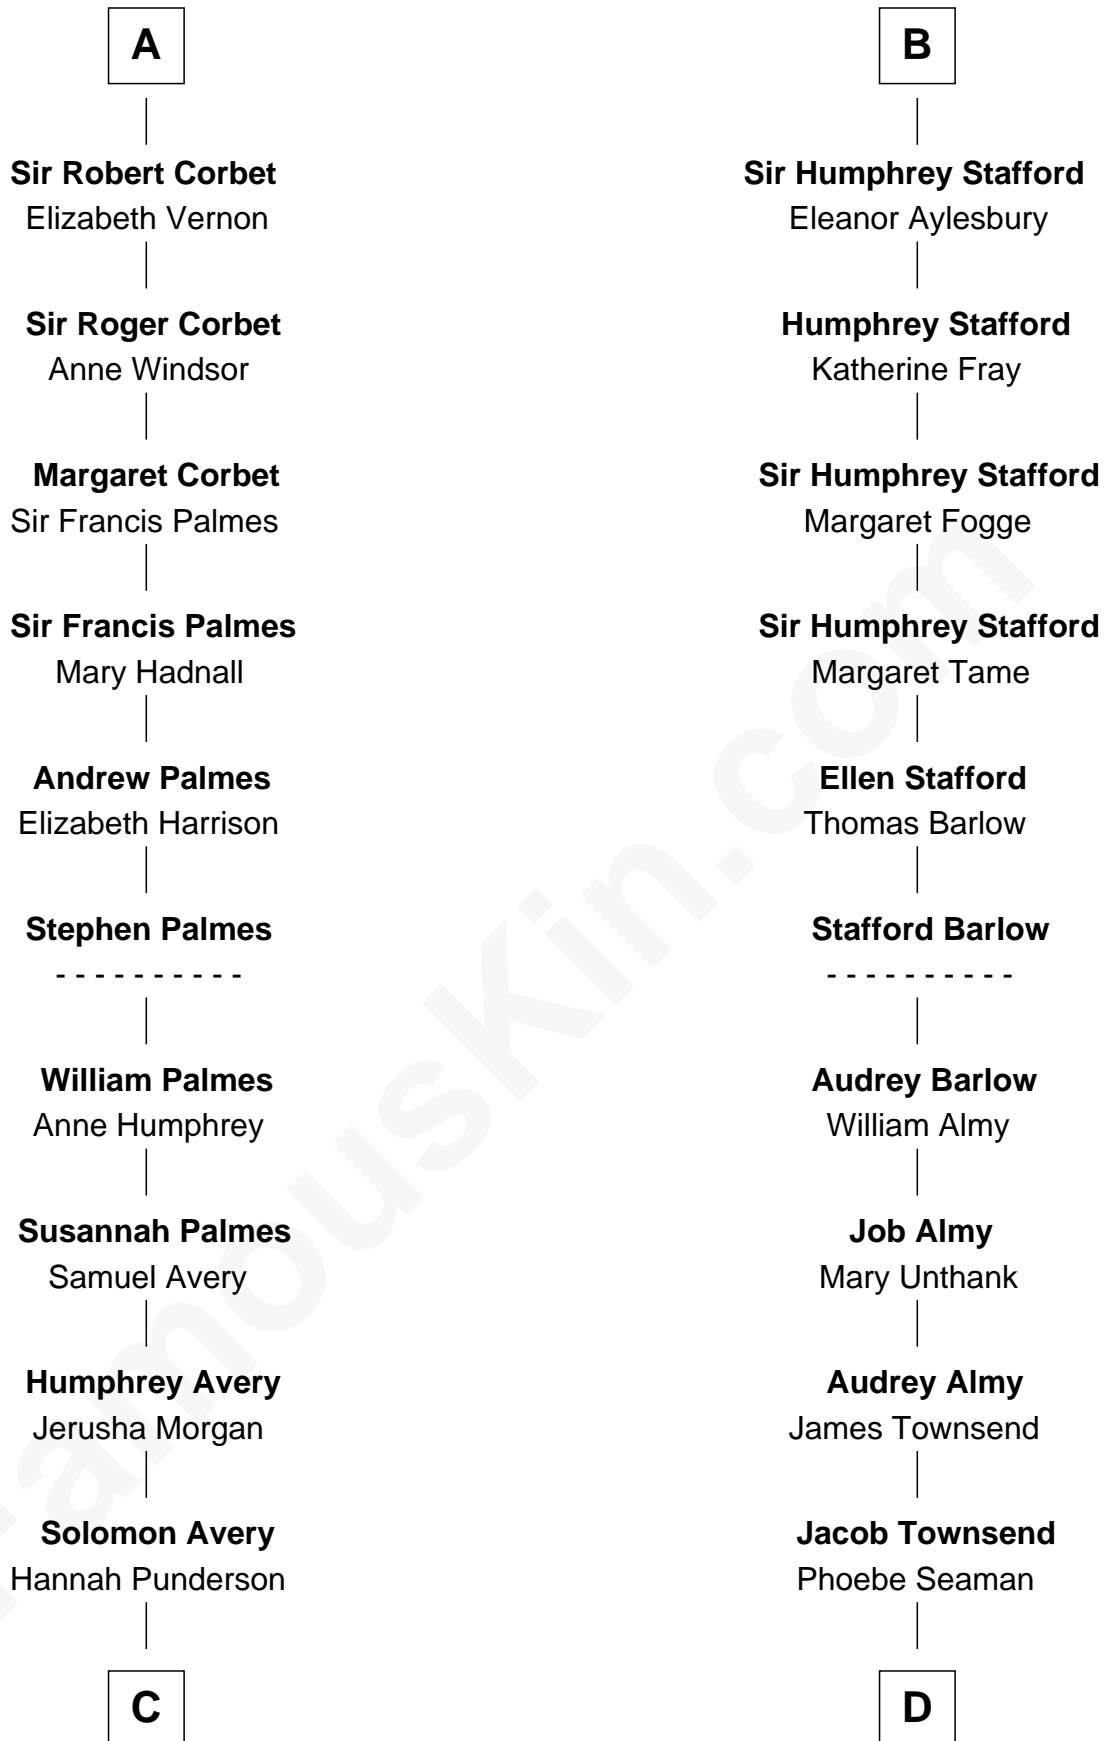

FamousKin.com Relationship Chart of

John D. Rockefeller

Founder of the Standard Oil Company

18th cousin 2 times removed of

Robert Townsend

Member of the Culper Spy Ring during the American Revolution

Sir Roger de Somery

Nichole d'Aubenev

C

Miles Avery
Malinda Pixley

Lucy Avery
Godfrey Lewis Rockefeller

William Avery Rockefeller
Eliza Davison

John D. Rockefeller
Founder of the Standard Oil Company

D

Samuel Townsend
Sarah Stoddard

Robert Townsend
Spy known as "Culper Jr."

FamousKin.com