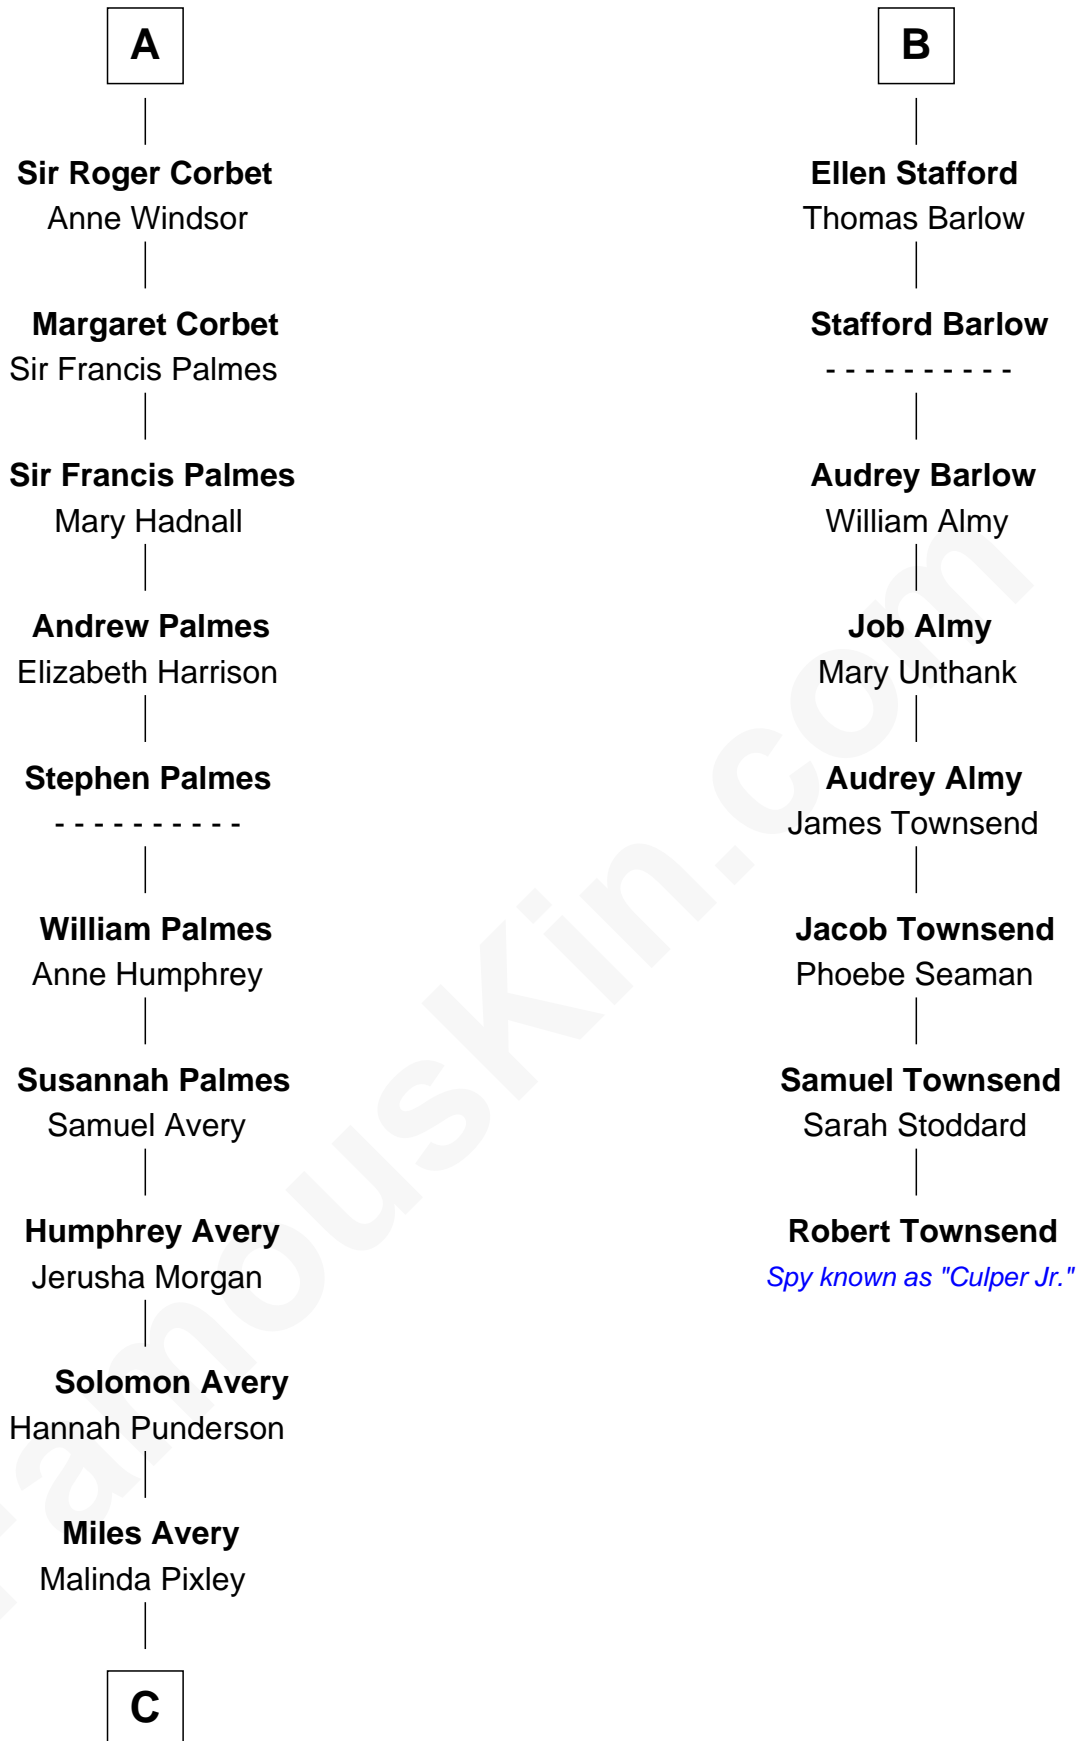

FamousKin.com Relationship Chart of

John D. Rockefeller

Founder of the Standard Oil Company

14th cousin 5 times removed of

Robert Townsend

Member of the Culper Spy Ring during the American Revolution

C

—
Lucy Avery

Godfrey Lewis Rockefeller

—
William Avery Rockefeller

Eliza Davison

—
John D. Rockefeller

Founder of the Standard Oil Company

FamousKin.com