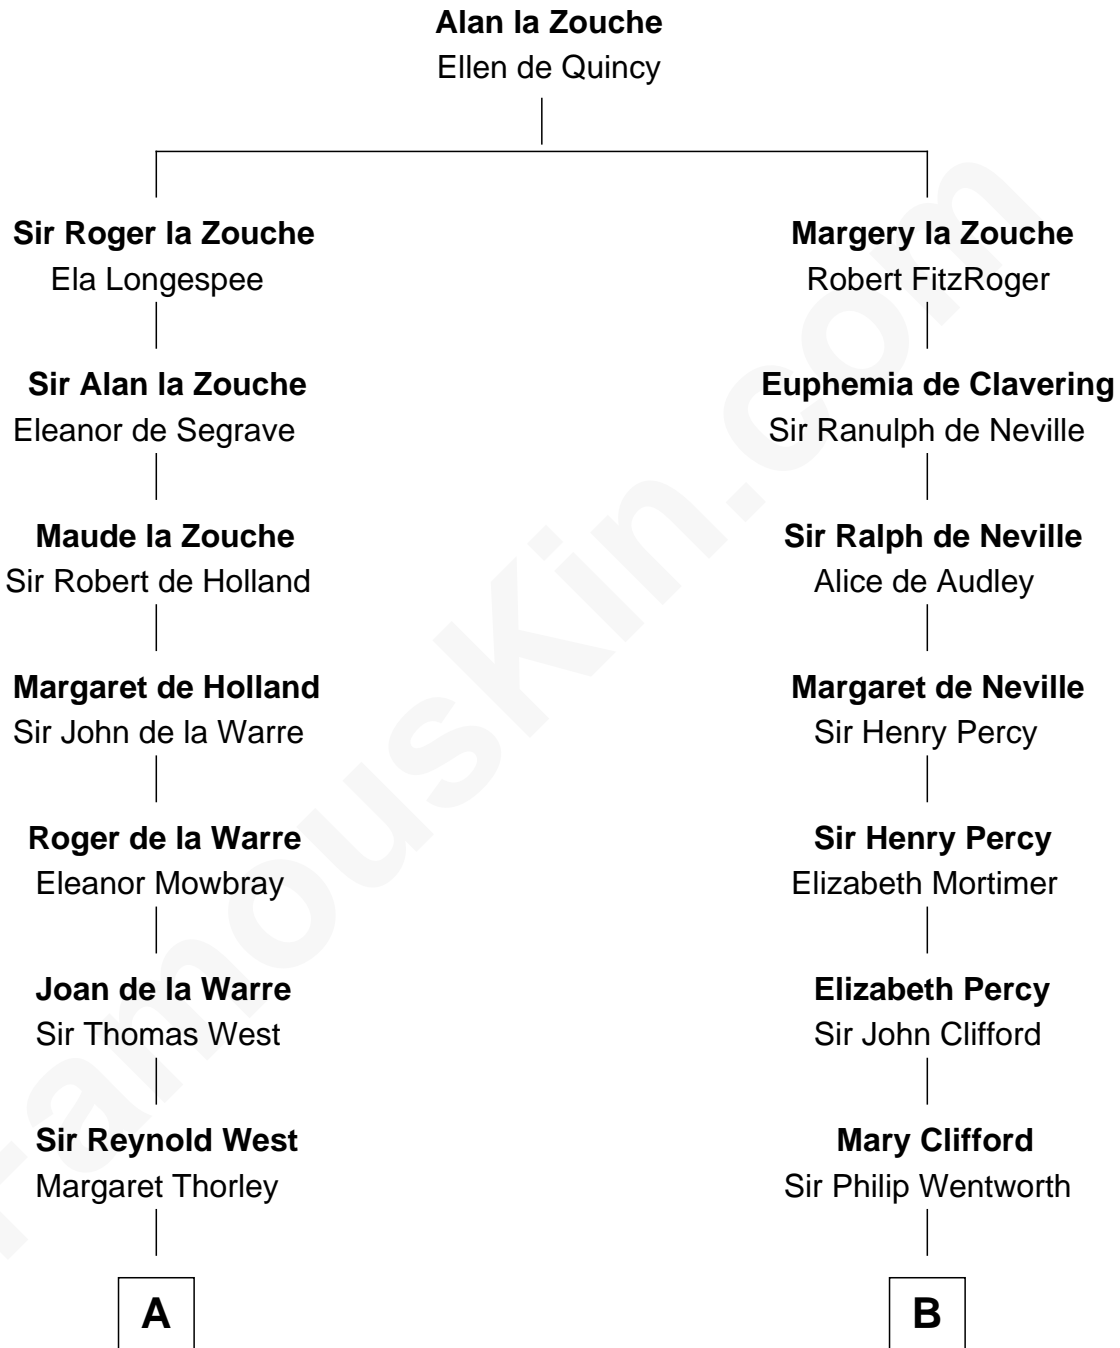

FamousKin.com

Relationship Chart of

John D. Rockefeller

Founder of the Standard Oil Company

15th cousin 6 times removed of

Caesar Rodney

Signer of the Declaration of Independence

C

—
Solomon Avery
Hannah Punderson

—
Miles Avery
Malinda Pixley

—
Lucy Avery
Godfrey Lewis Rockefeller

—
William Avery Rockefeller
Eliza Davison

—
John D. Rockefeller
Founder of the Standard Oil Company

FamousKin.com