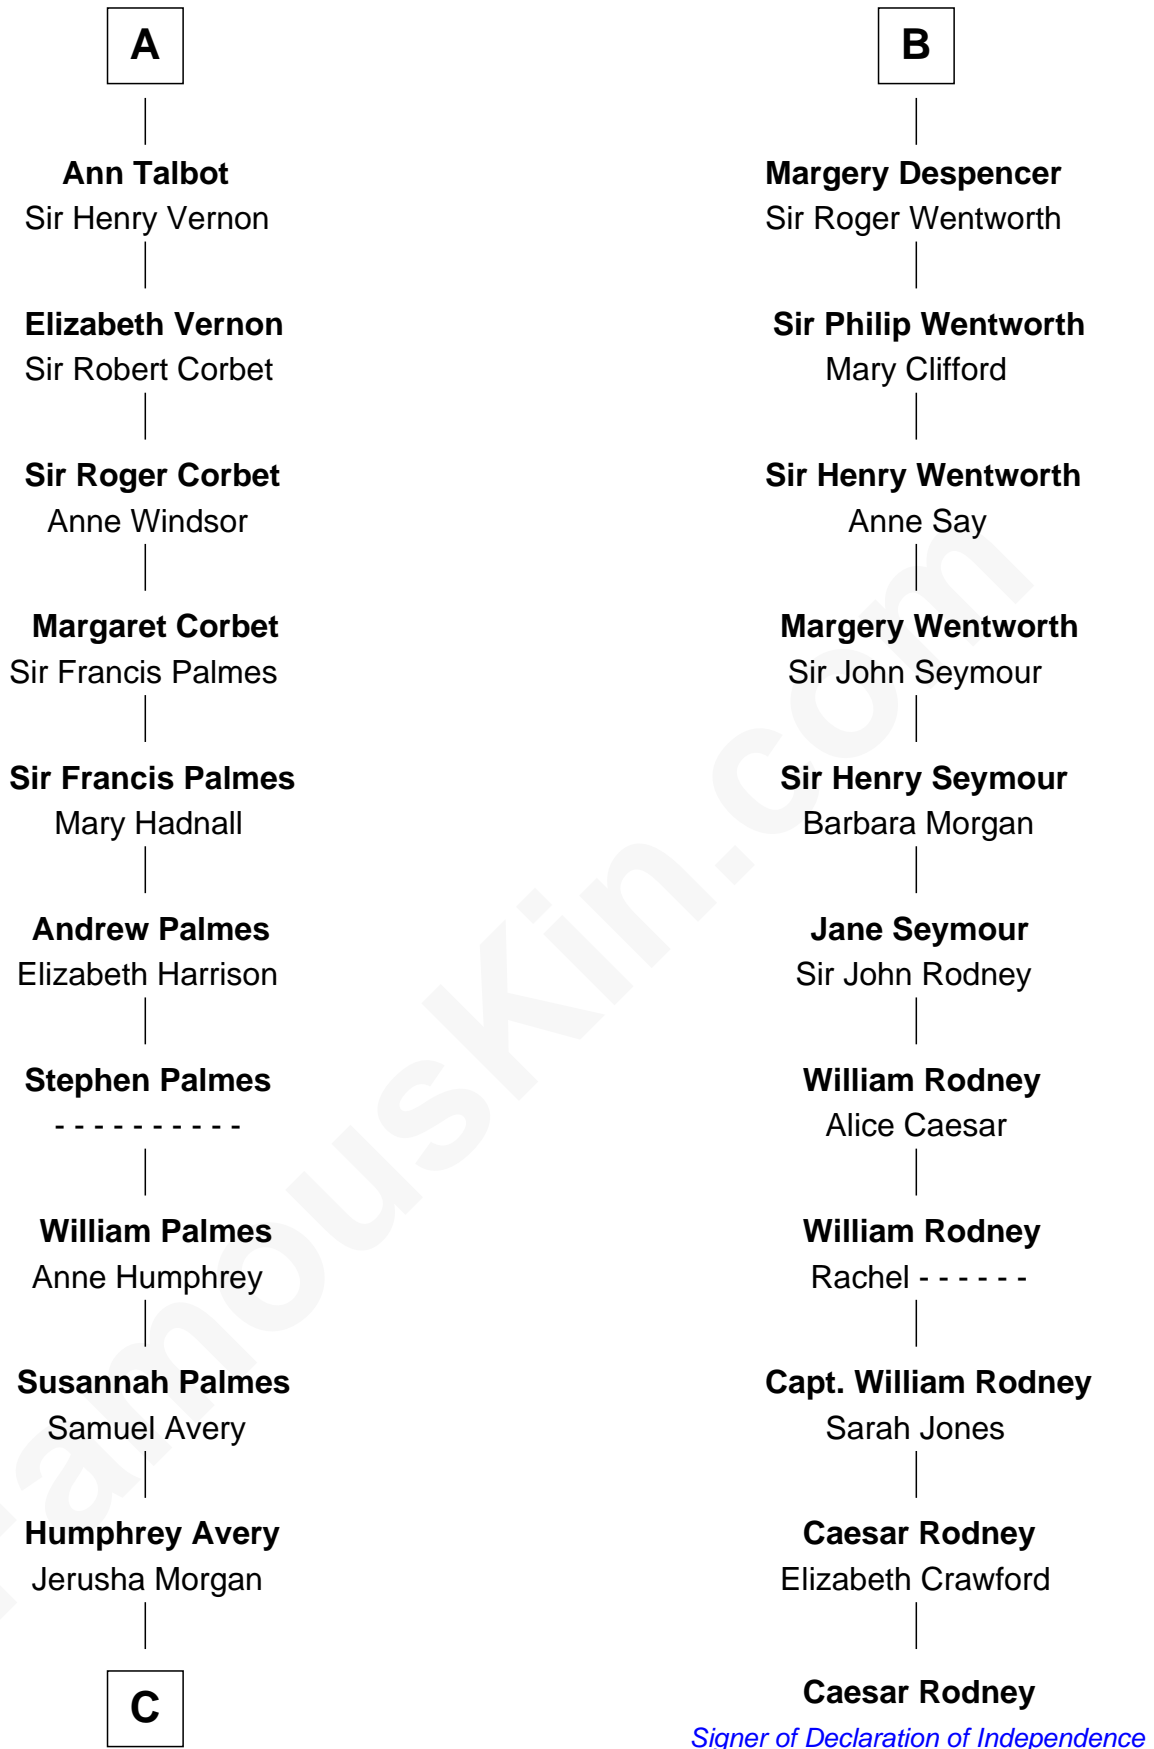

FamousKin.com

Relationship Chart of

John D. Rockefeller

Founder of the Standard Oil Company

17th cousin 4 times removed of

Caesar Rodney

Signer of the Declaration of Independence

C

—
Solomon Avery
Hannah Punderson

—
Miles Avery
Malinda Pixley

—
Lucy Avery
Godfrey Lewis Rockefeller

—
William Avery Rockefeller
Eliza Davison

—
John D. Rockefeller
Founder of the Standard Oil Company

FamousKin.com