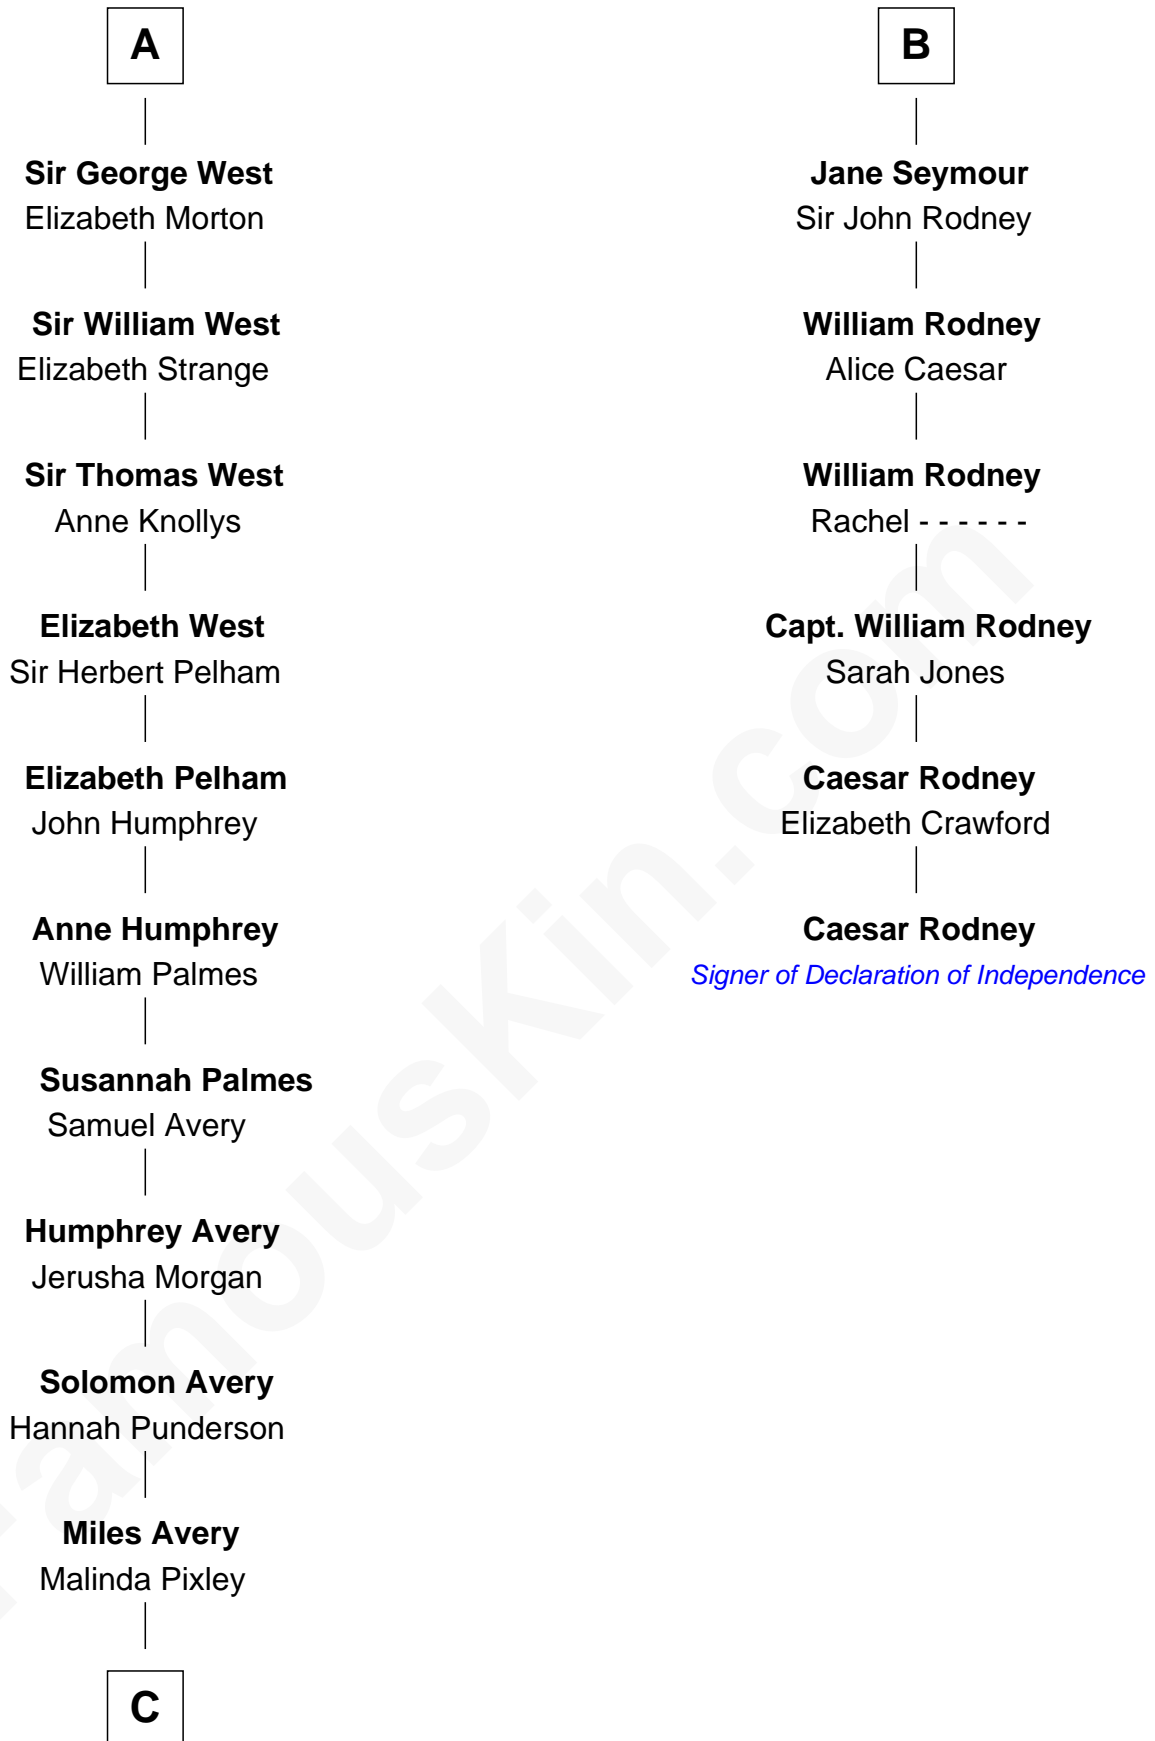

# FamousKin.com Relationship Chart of

**John D. Rockefeller**

*Founder of the Standard Oil Company*

12th cousin 7 times removed of

**Caesar Rodney**

*Signer of the Declaration of Independence*

**C**

—  
**Lucy Avery**

Godfrey Lewis Rockefeller

—  
**William Avery Rockefeller**

Eliza Davison

—  
**John D. Rockefeller**

*Founder of the Standard Oil Company*

FamousKin.com