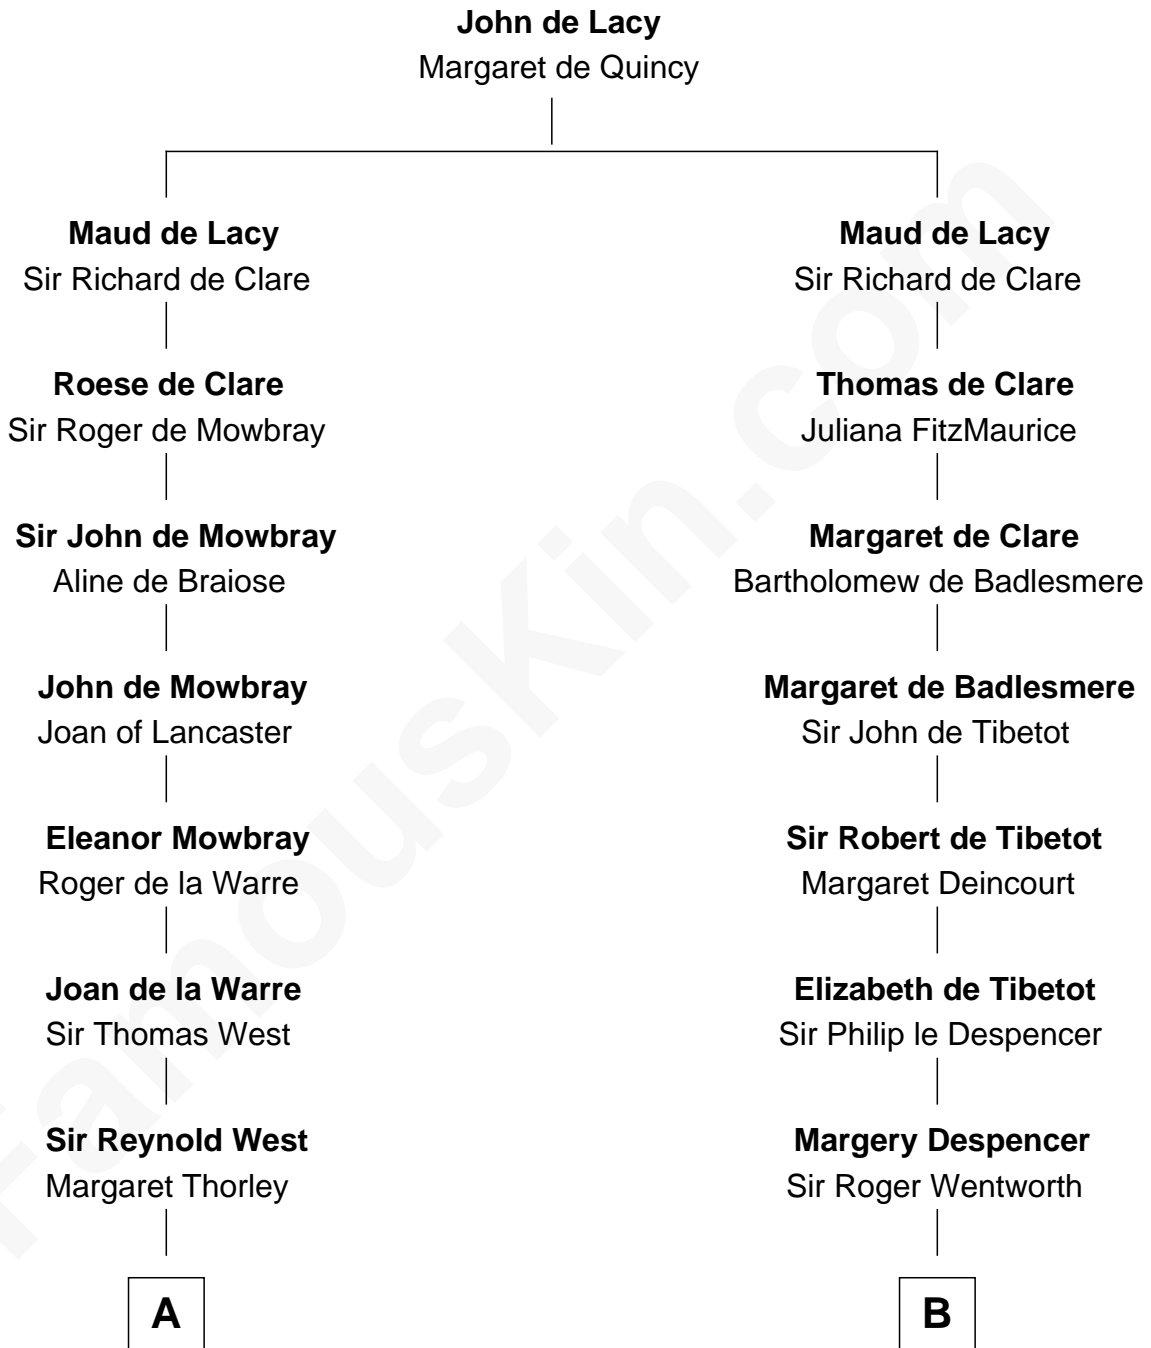

## Relationship Chart of

### John D. Rockefeller

Founder of the Standard Oil Company

16th cousin 5 times removed of

**Caesar Rodney**

Signer of the Declaration of Independence

**C**

—  
**Solomon Avery**  
Hannah Punderson

—  
**Miles Avery**  
Malinda Pixley

—  
**Lucy Avery**  
Godfrey Lewis Rockefeller

—  
**William Avery Rockefeller**  
Eliza Davison

—  
**John D. Rockefeller**  
*Founder of the Standard Oil Company*

FamousKin.com