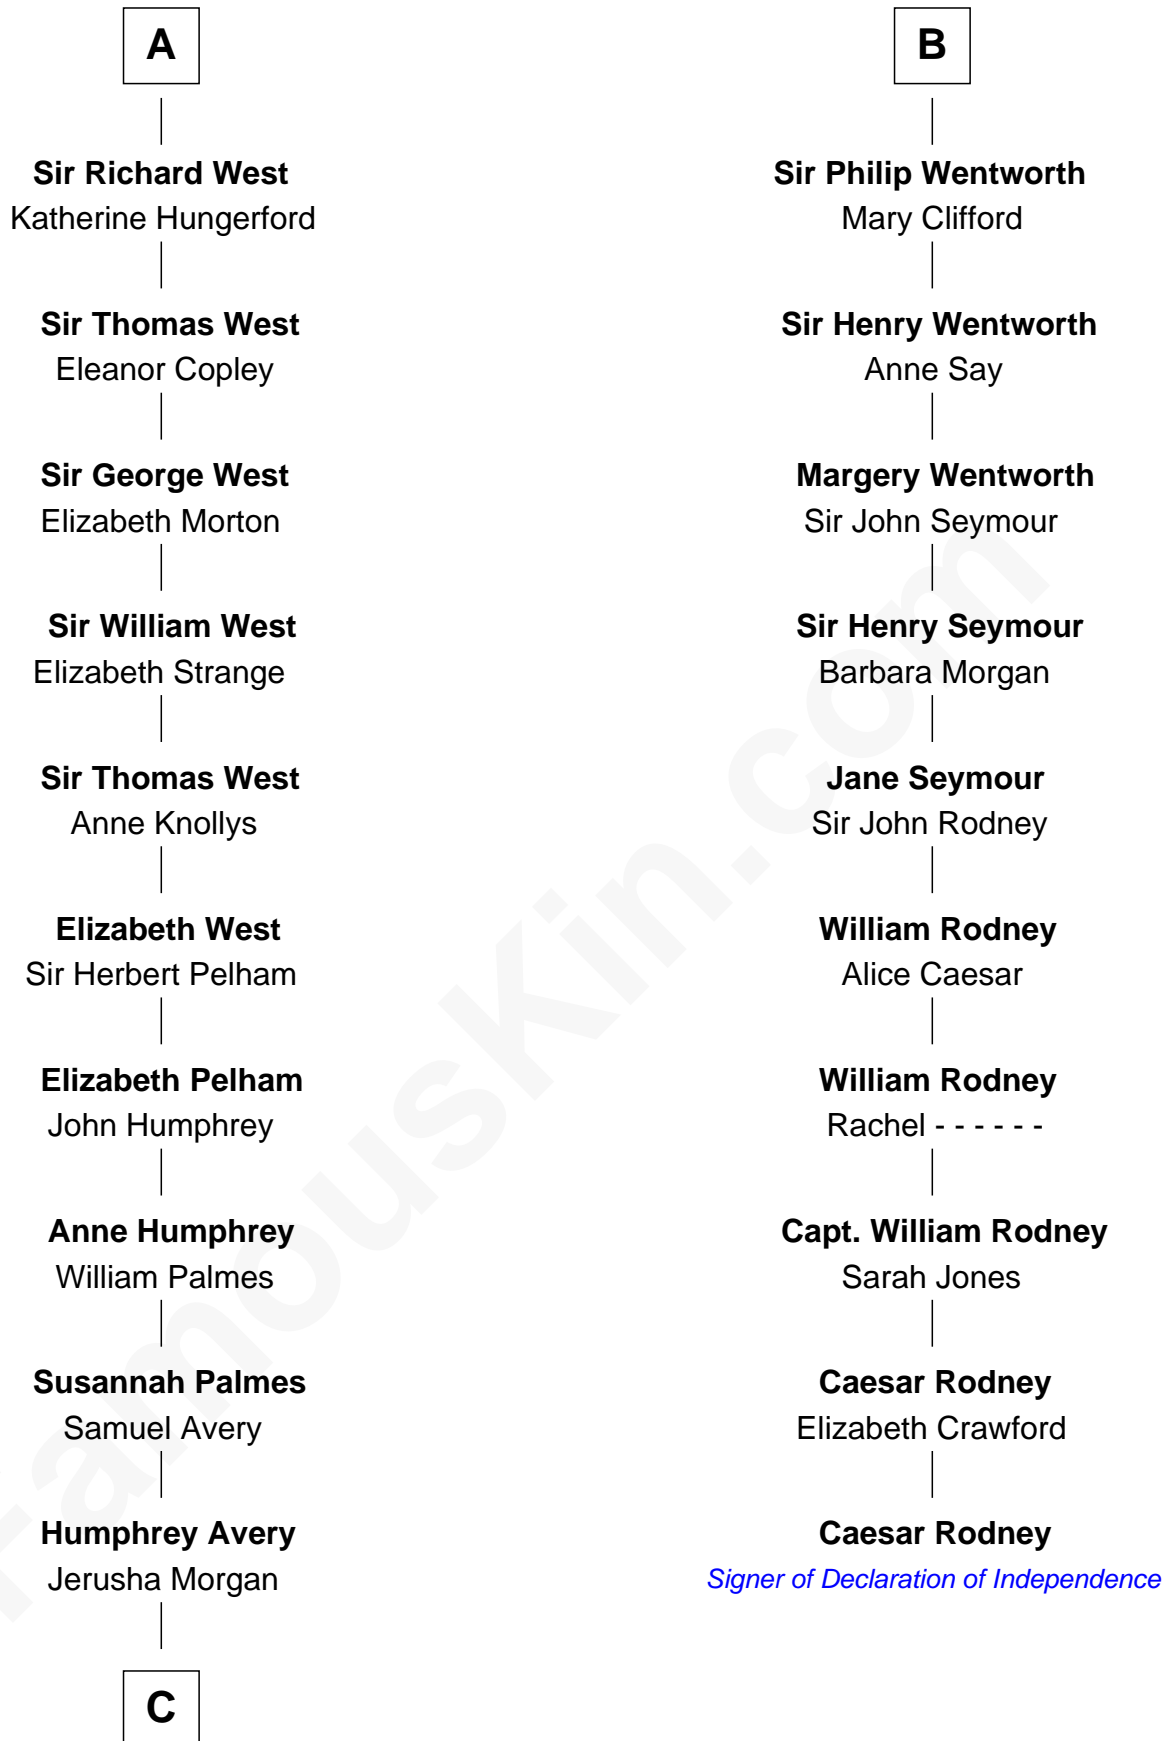

FamousKin.com

Relationship Chart of

John D. Rockefeller

Founder of the Standard Oil Company

16th cousin 5 times removed of

Caesar Rodney

Signer of the Declaration of Independence

Gilbert de Clare

Joan of Lancaster

Eleanor Mowbray

Roger de la Warre

Joan de la Warre

Sir Thomas West

Sir Reynold West

Margaret Thorley

A

Sir Robert de Tivetot

Margaret Deincourt

Elizabeth de Tivetot

Sir Philip le Despencer

Margery Despencer

Sir Roger Wentworth

B

C

—
Solomon Avery
Hannah Punderson

—
Miles Avery
Malinda Pixley

—
Lucy Avery
Godfrey Lewis Rockefeller

—
William Avery Rockefeller
Eliza Davison

—
John D. Rockefeller
Founder of the Standard Oil Company

FamousKin.com