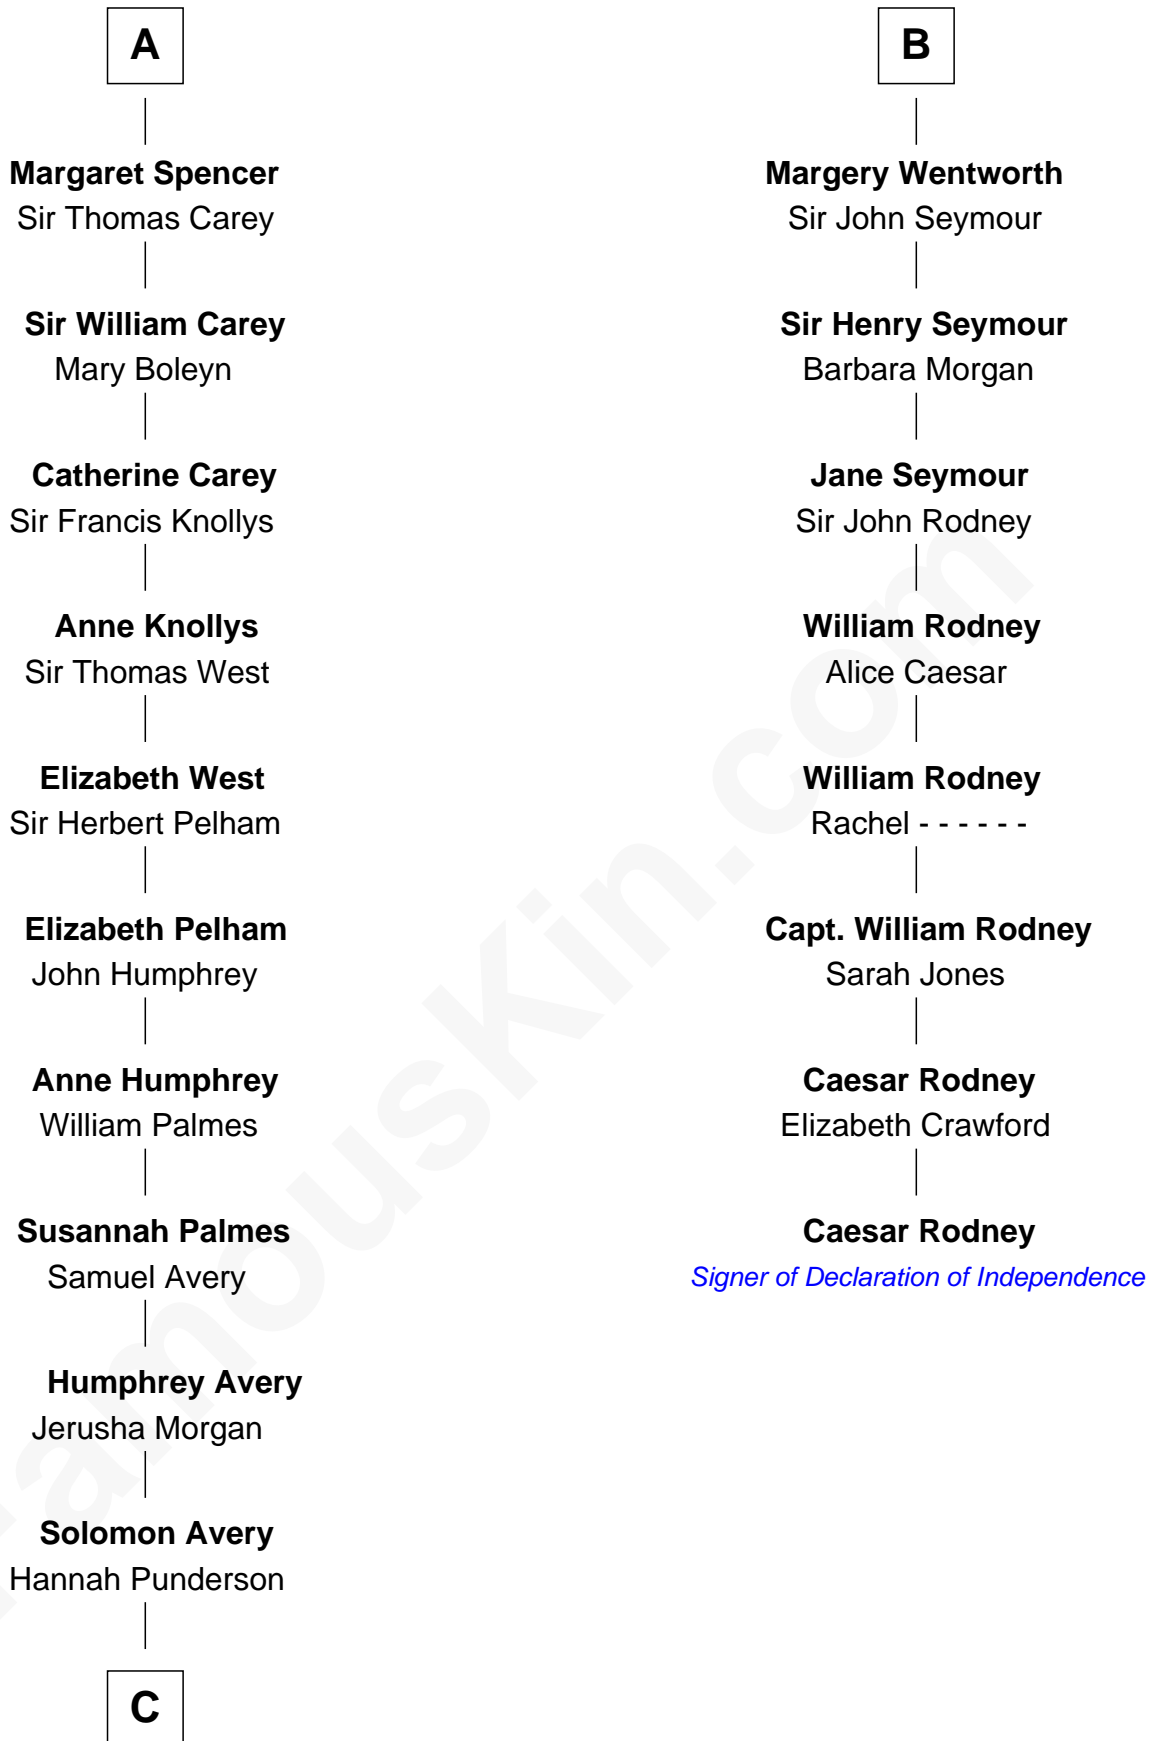

FamousKin.com

Relationship Chart of

John D. Rockefeller

Founder of the Standard Oil Company

14th cousin 6 times removed of

Caesar Rodney

Signer of the Declaration of Independence

C

—
Miles Avery
Malinda Pixley

—
Lucy Avery
Godfrey Lewis Rockefeller

—
William Avery Rockefeller
Eliza Davison

—
John D. Rockefeller
Founder of the Standard Oil Company

FamousKin.com