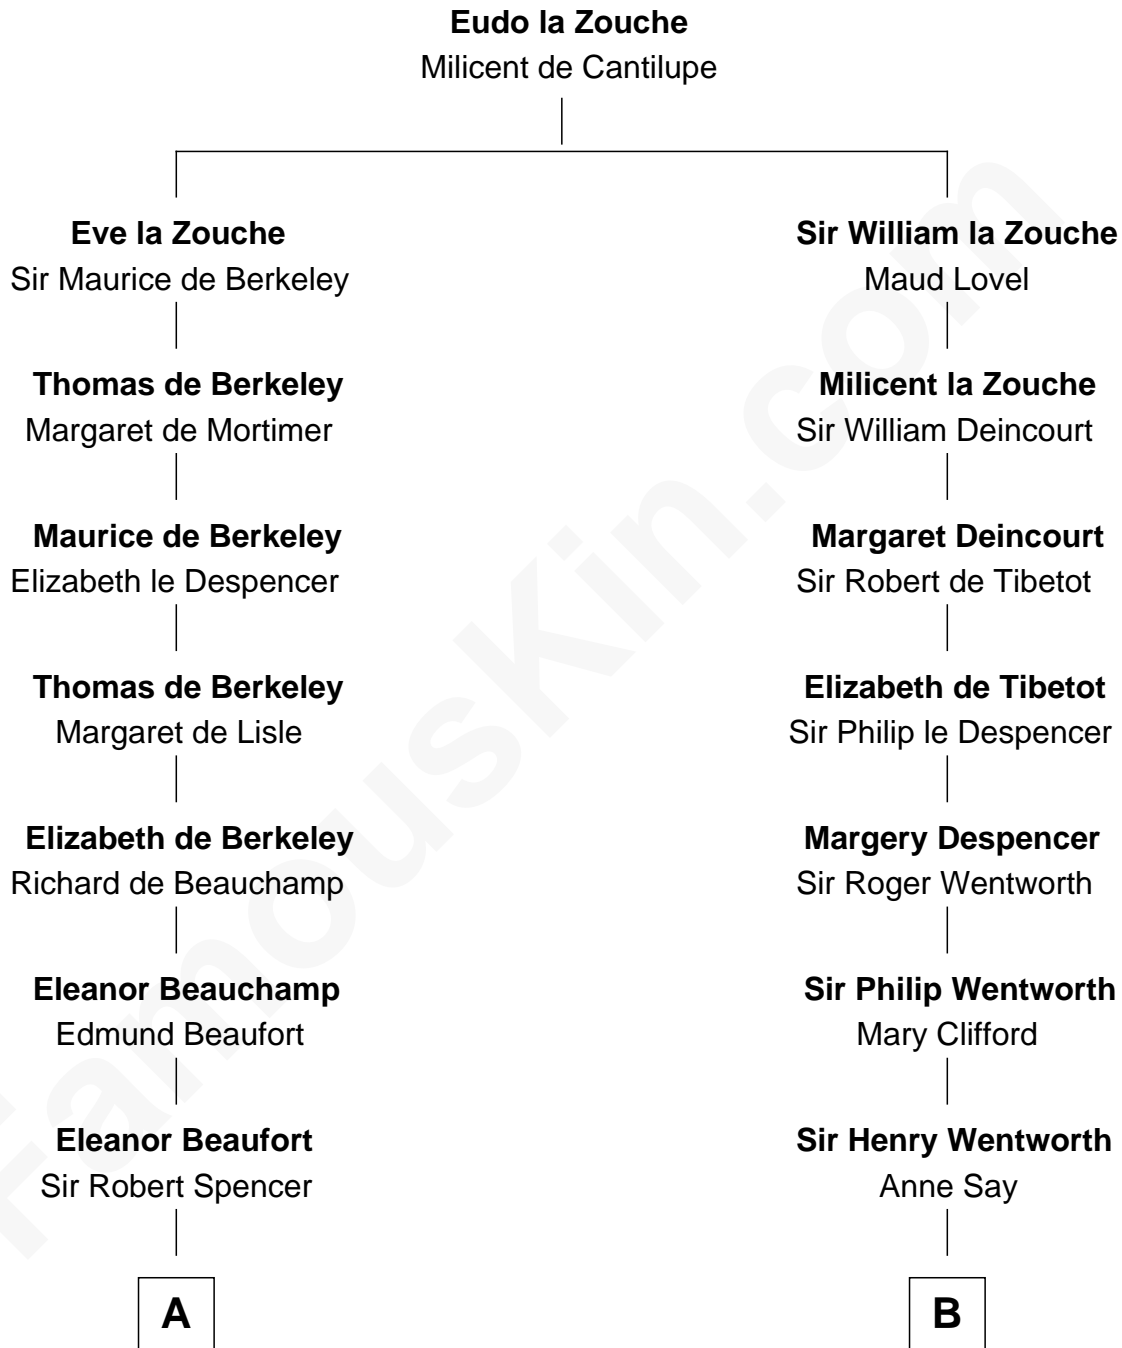

FamousKin.com

Relationship Chart of

John D. Rockefeller

Founder of the Standard Oil Company

14th cousin 6 times removed of

Caesar Rodney

Signer of the Declaration of Independence

C

—
Miles Avery
Malinda Pixley

—
Lucy Avery
Godfrey Lewis Rockefeller

—
William Avery Rockefeller
Eliza Davison

—
John D. Rockefeller
Founder of the Standard Oil Company

FamousKin.com