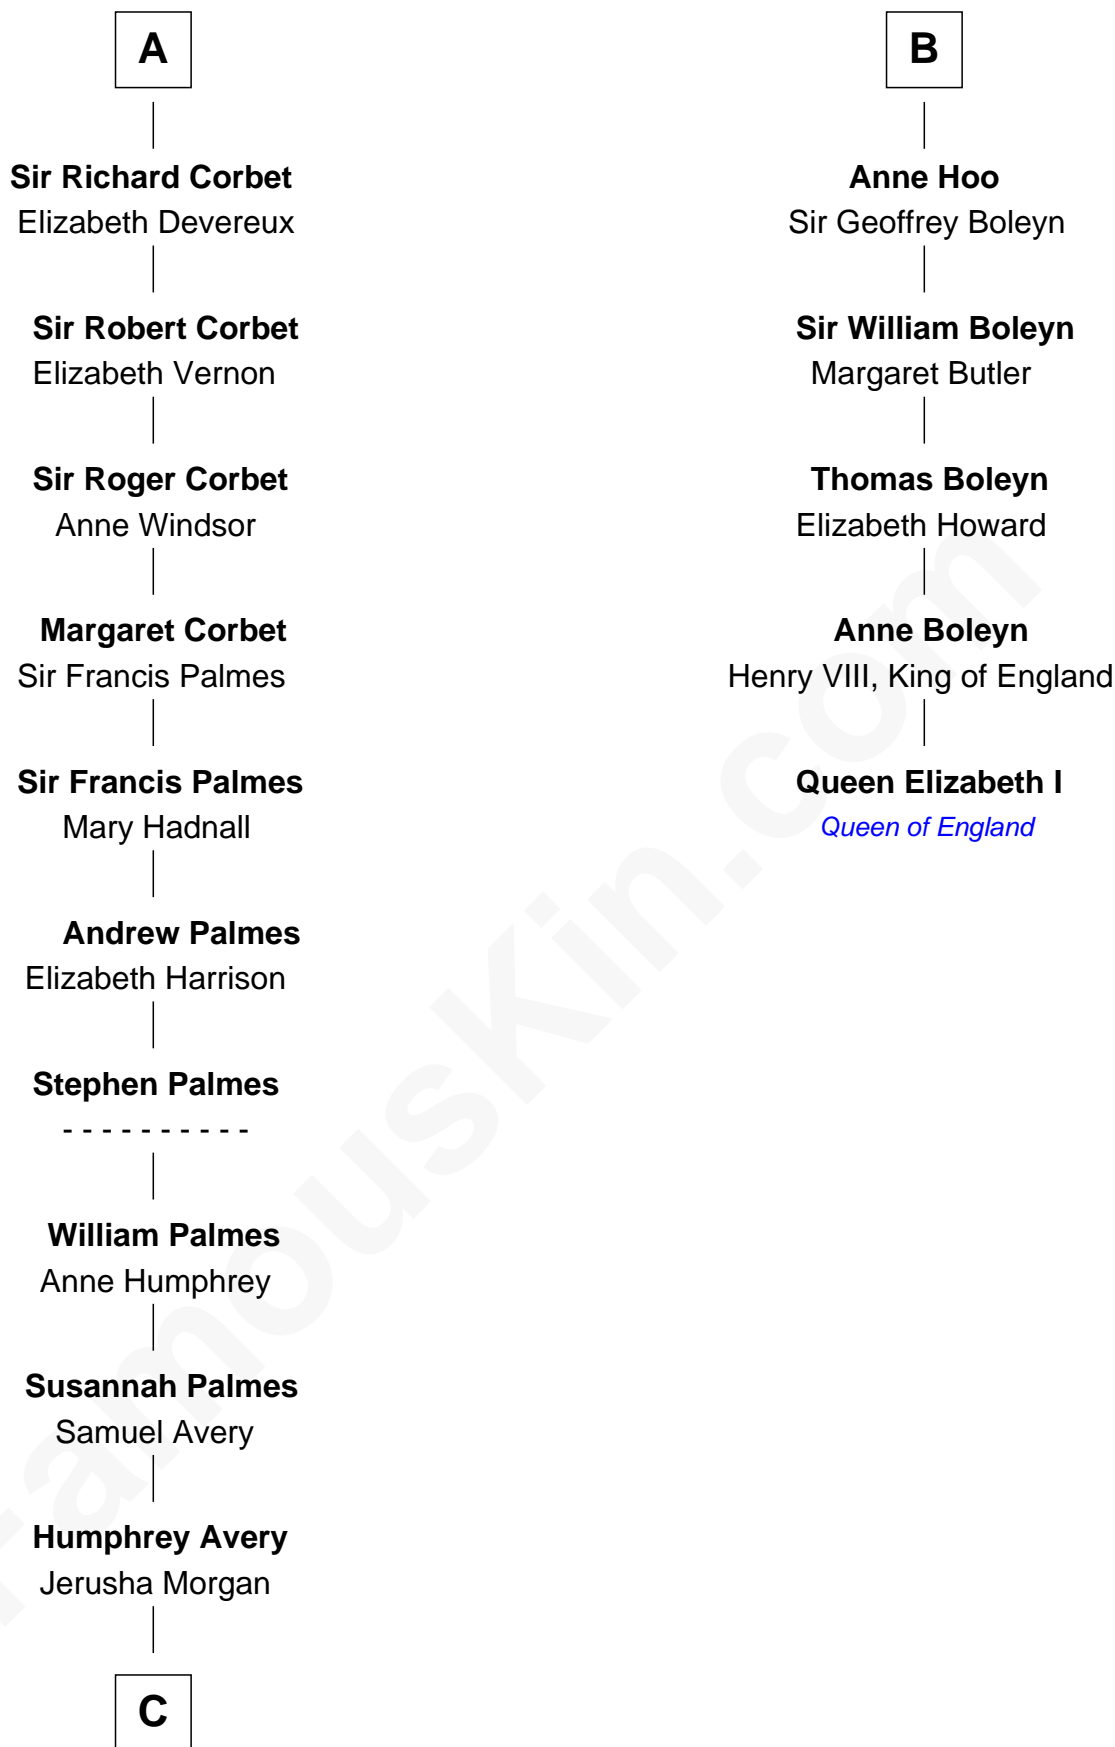

# FamousKin.com Relationship Chart of

**John D. Rockefeller**

*Founder of the Standard Oil Company*

11th cousin 10 times removed of

**Queen Elizabeth I**

*Queen of England*

**William d'Aubenev**

Mabel of Chester

**C**

—  
**Solomon Avery**  
Hannah Punderson

—  
**Miles Avery**  
Malinda Pixley

—  
**Lucy Avery**  
Godfrey Lewis Rockefeller

—  
**William Avery Rockefeller**  
Eliza Davison

—  
**John D. Rockefeller**  
*Founder of the Standard Oil Company*