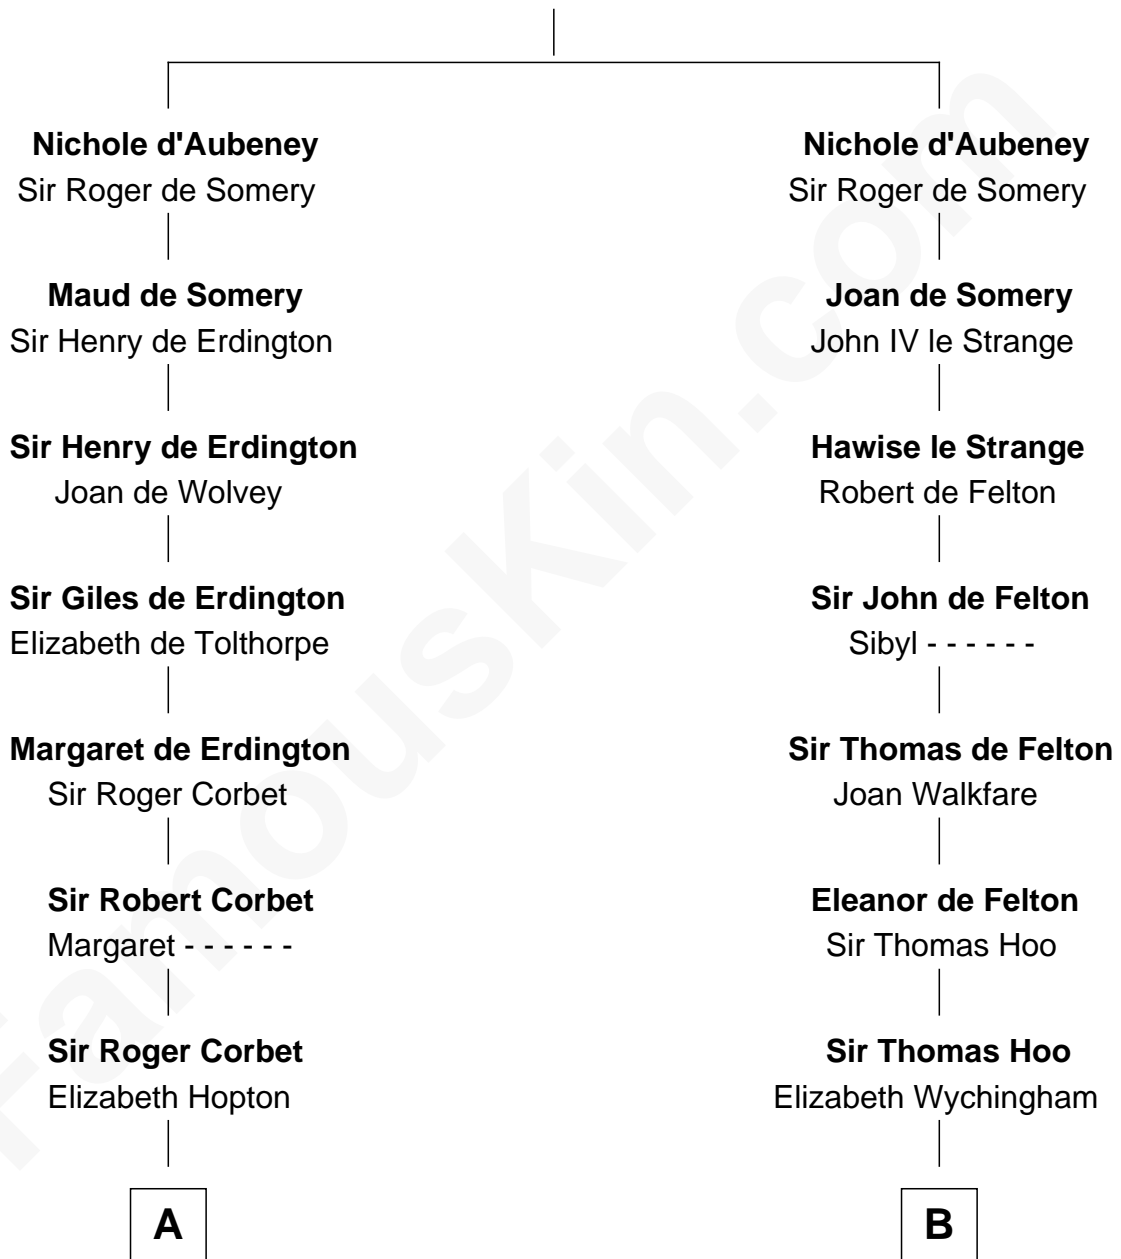

# FamousKin.com Relationship Chart of

**John D. Rockefeller**

*Founder of the Standard Oil Company*

11th cousin 10 times removed of

**Queen Elizabeth I**

*Queen of England*

**William d'Aubenev**

Mabel of Chester

**C**

—  
**Solomon Avery**  
Hannah Punderson

—  
**Miles Avery**  
Malinda Pixley

—  
**Lucy Avery**  
Godfrey Lewis Rockefeller

—  
**William Avery Rockefeller**  
Eliza Davison

—  
**John D. Rockefeller**  
*Founder of the Standard Oil Company*