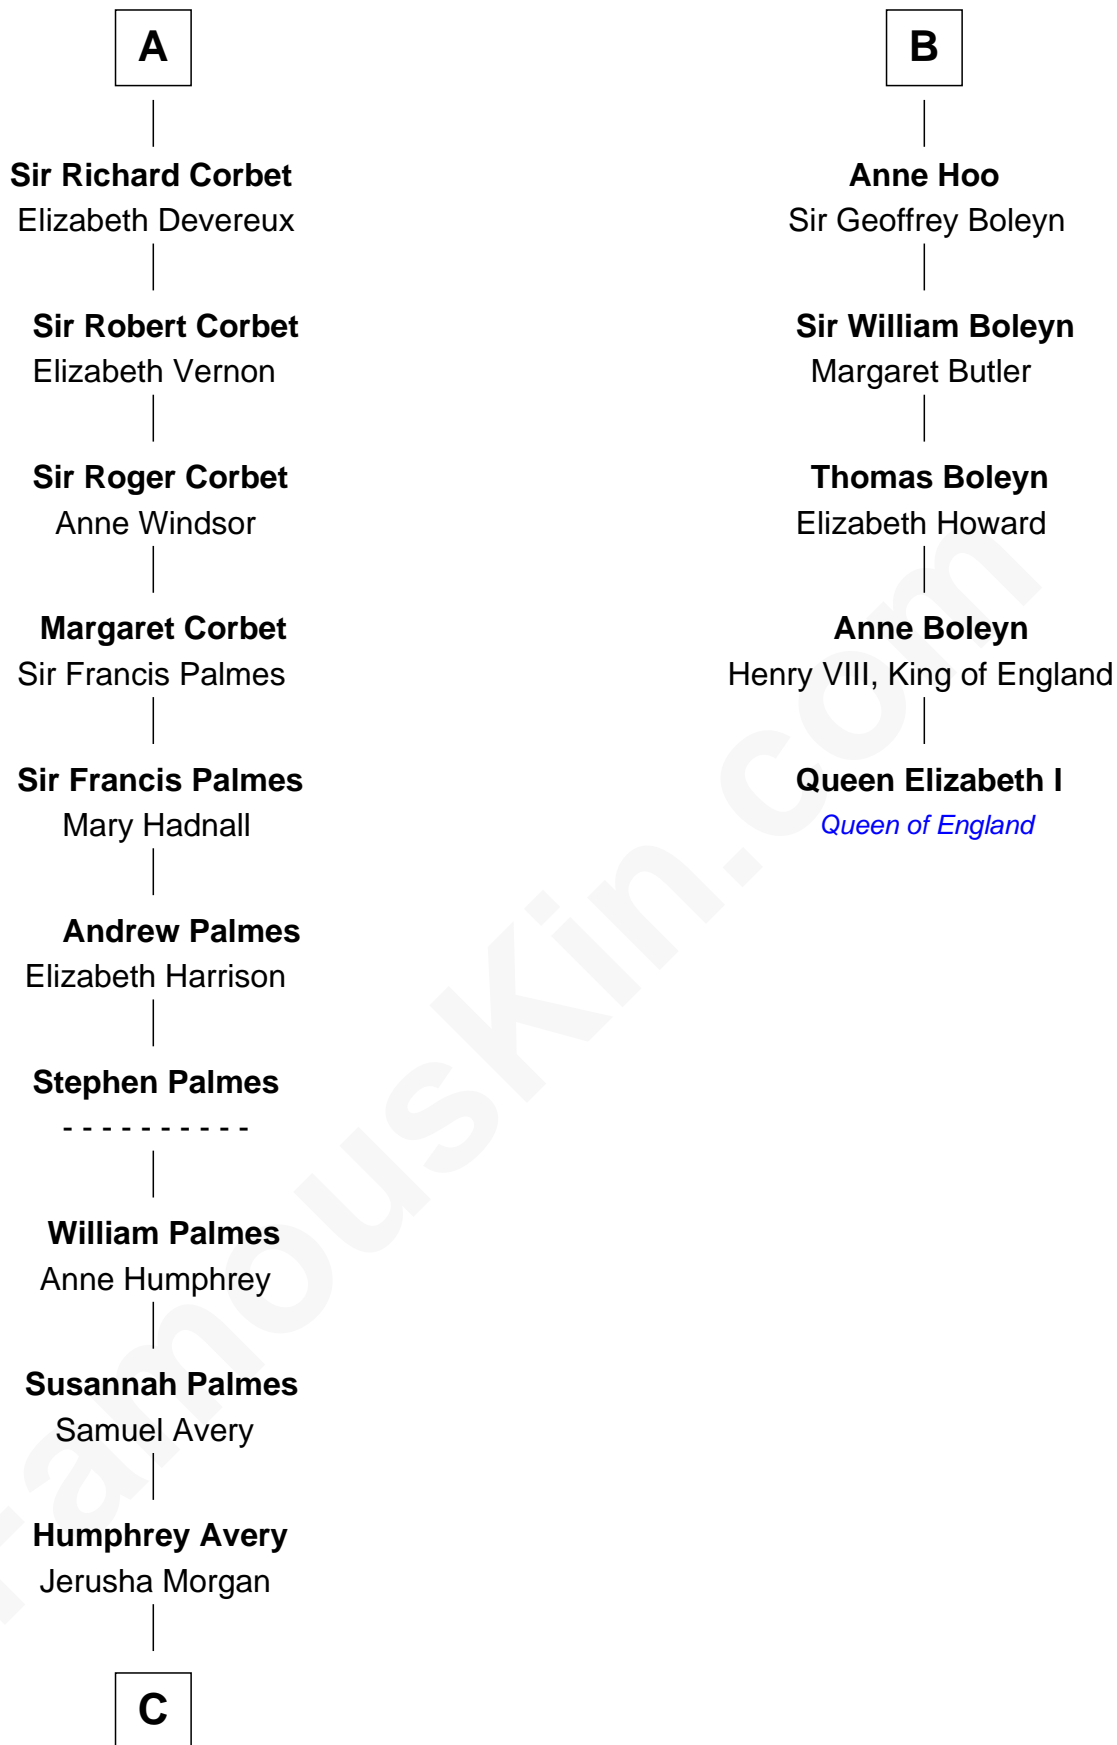

# FamousKin.com Relationship Chart of

**John D. Rockefeller**

*Founder of the Standard Oil Company*

11th cousin 10 times removed of

**Queen Elizabeth I**

*Queen of England*

**Sir Ralph de Somery**

Margaret le Gras

**C**

—  
**Solomon Avery**  
Hannah Punderson

—  
**Miles Avery**  
Malinda Pixley

—  
**Lucy Avery**  
Godfrey Lewis Rockefeller

—  
**William Avery Rockefeller**  
Eliza Davison

—  
**John D. Rockefeller**  
*Founder of the Standard Oil Company*