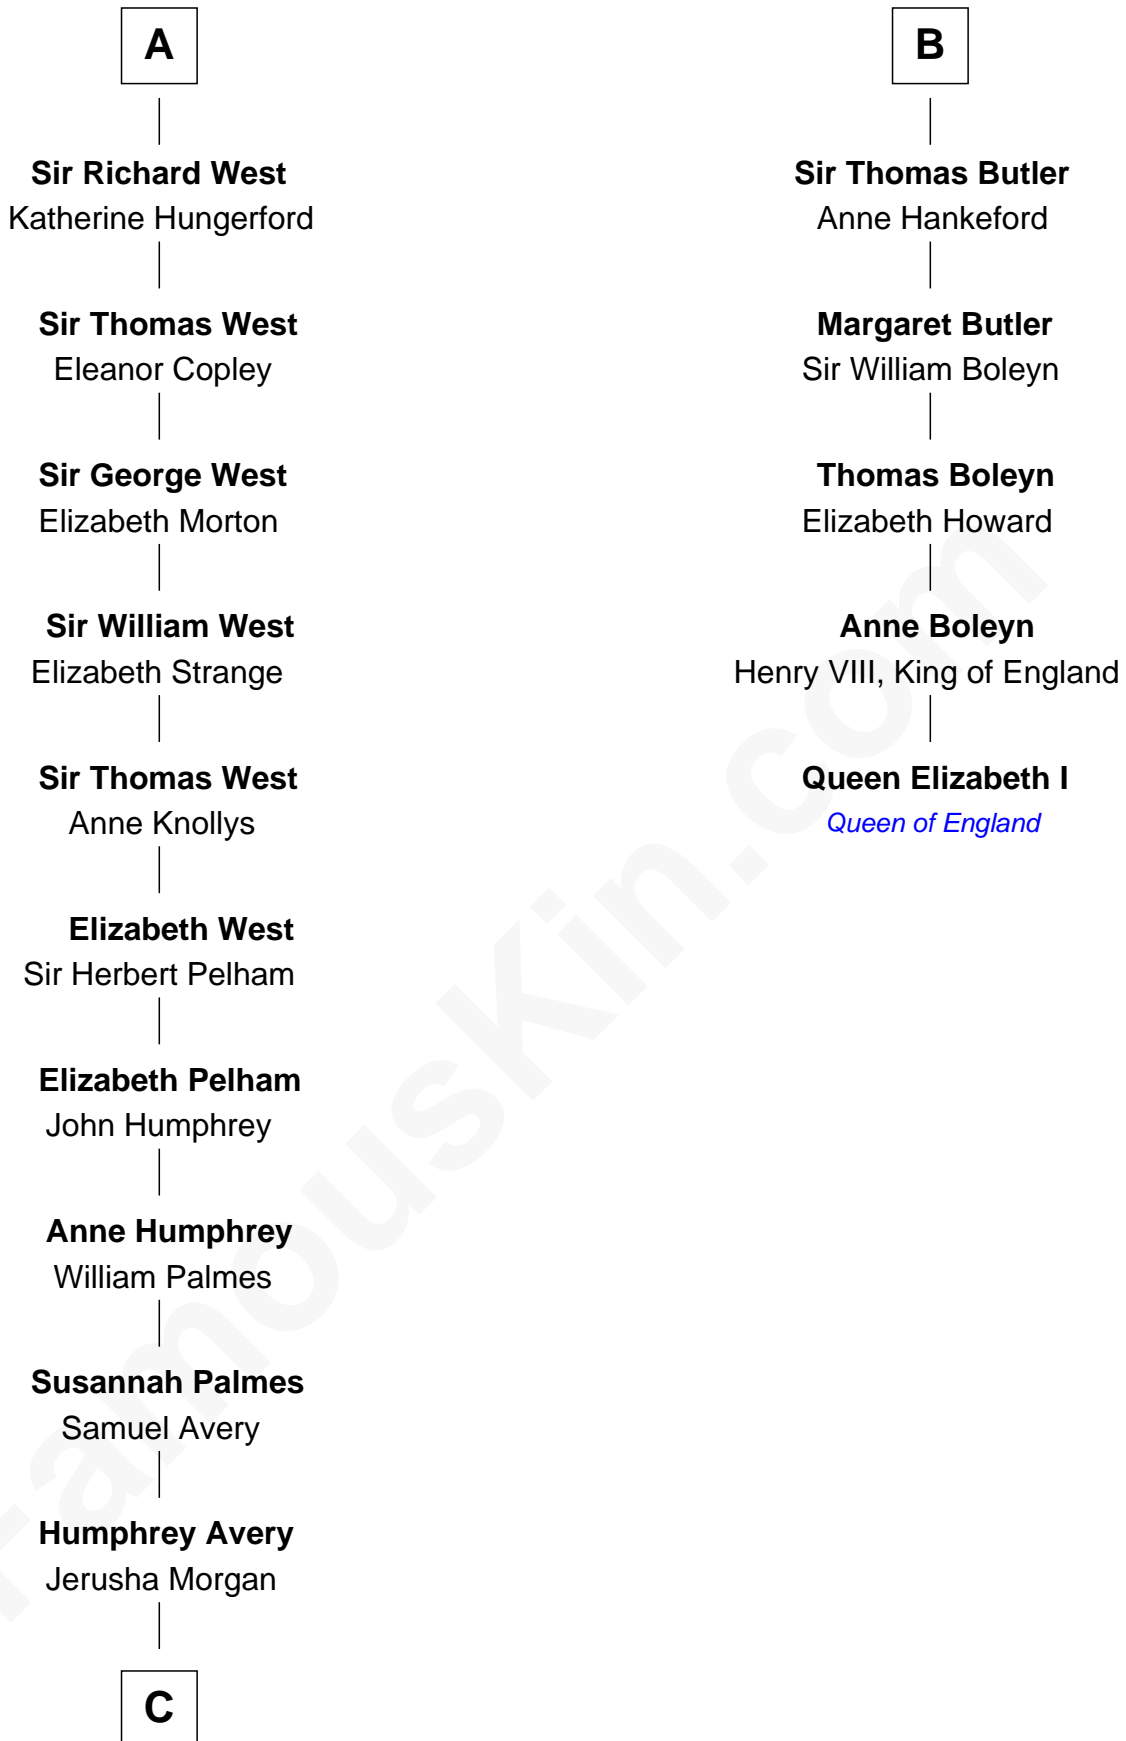

FamousKin.com Relationship Chart of

John D. Rockefeller

Founder of the Standard Oil Company

11th cousin 10 times removed of

Queen Elizabeth I

Queen of England

John de Lacy
Margaret de Quincy

C

—
Solomon Avery
Hannah Punderson

—
Miles Avery
Malinda Pixley

—
Lucy Avery
Godfrey Lewis Rockefeller

—
William Avery Rockefeller
Eliza Davison

—
John D. Rockefeller
Founder of the Standard Oil Company

FamousKin.com