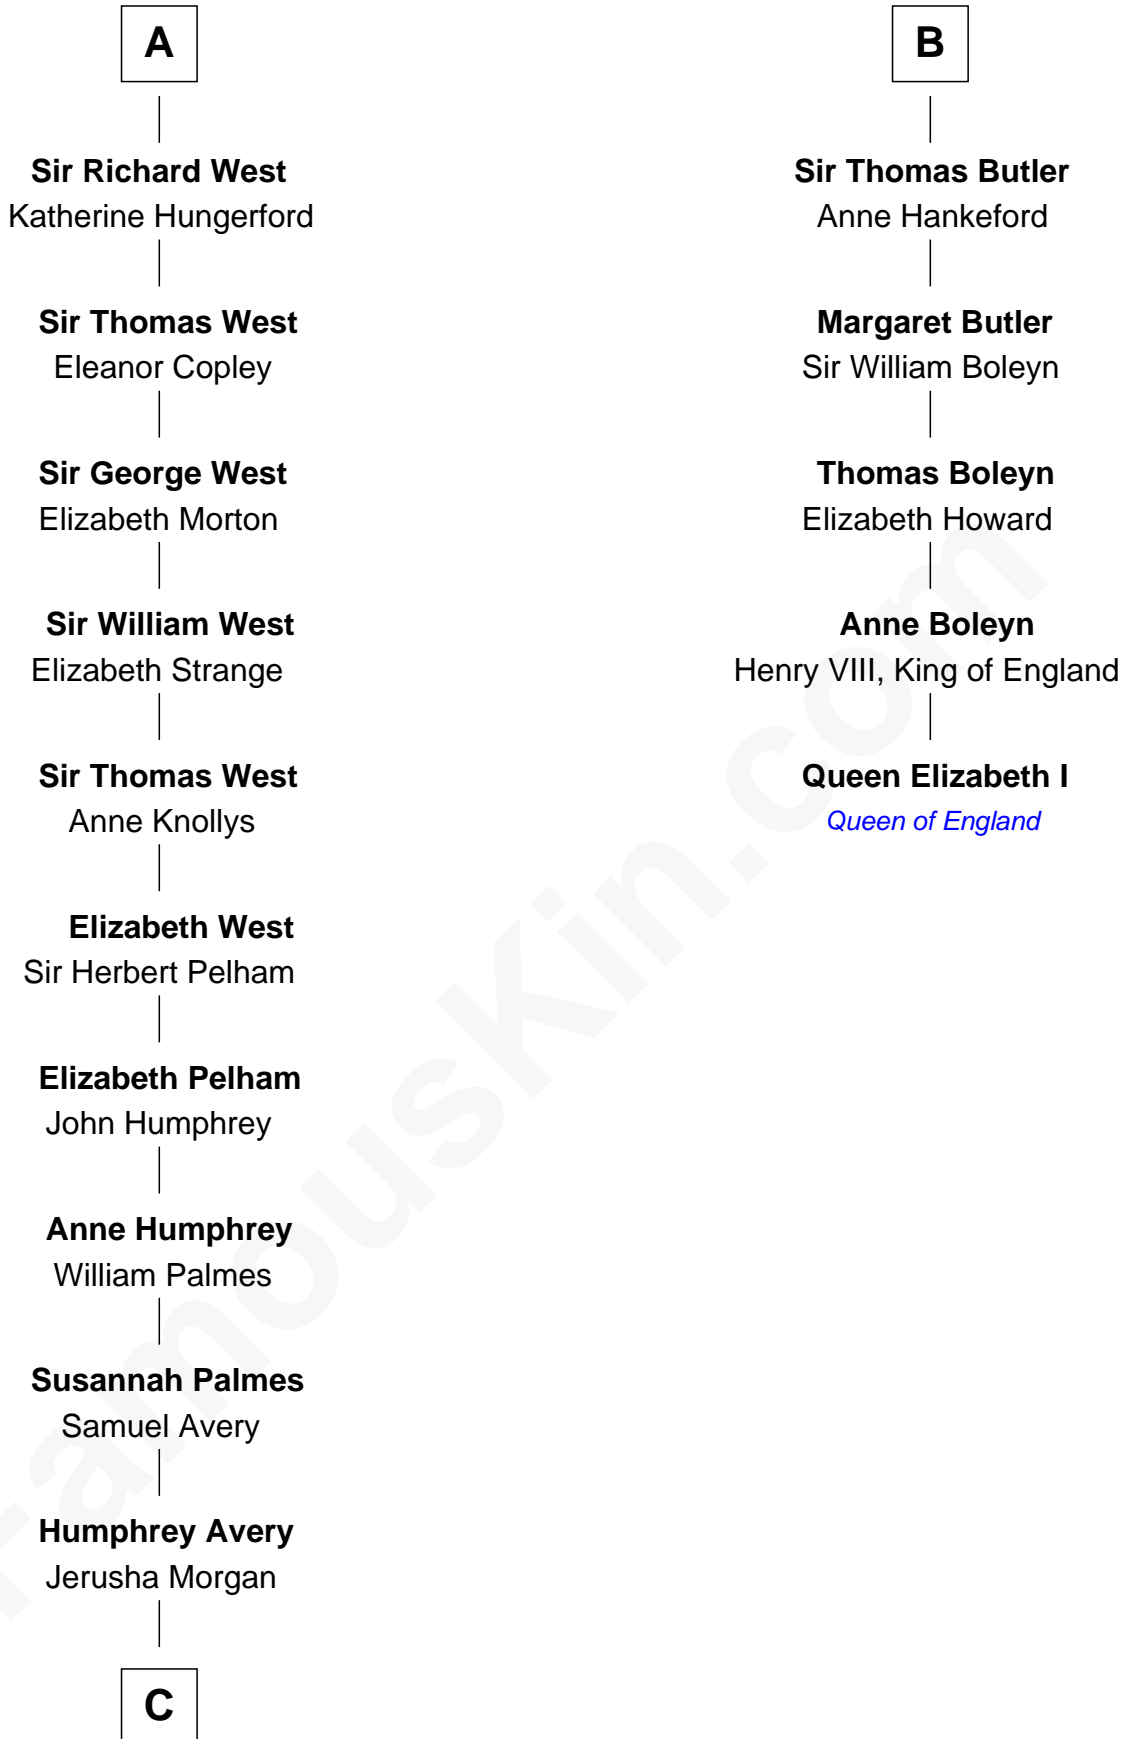

FamousKin.com Relationship Chart of

John D. Rockefeller

Founder of the Standard Oil Company

11th cousin 10 times removed of

Queen Elizabeth I

Queen of England

Gilbert de Clare

Isabel Marshal

Eleanor Mowbray

Roger de la Warre

Joan de la Warre

Sir Thomas West

Sir Reynold West

Margaret Thorley

A

Sir Richard de Clare

John de Welles

Anne de Welles

James Butler

James Butler

Joan Beauchamp

B

C

—
Solomon Avery
Hannah Punderson

—
Miles Avery
Malinda Pixley

—
Lucy Avery
Godfrey Lewis Rockefeller

—
William Avery Rockefeller
Eliza Davison

—
John D. Rockefeller
Founder of the Standard Oil Company

FamousKin.com