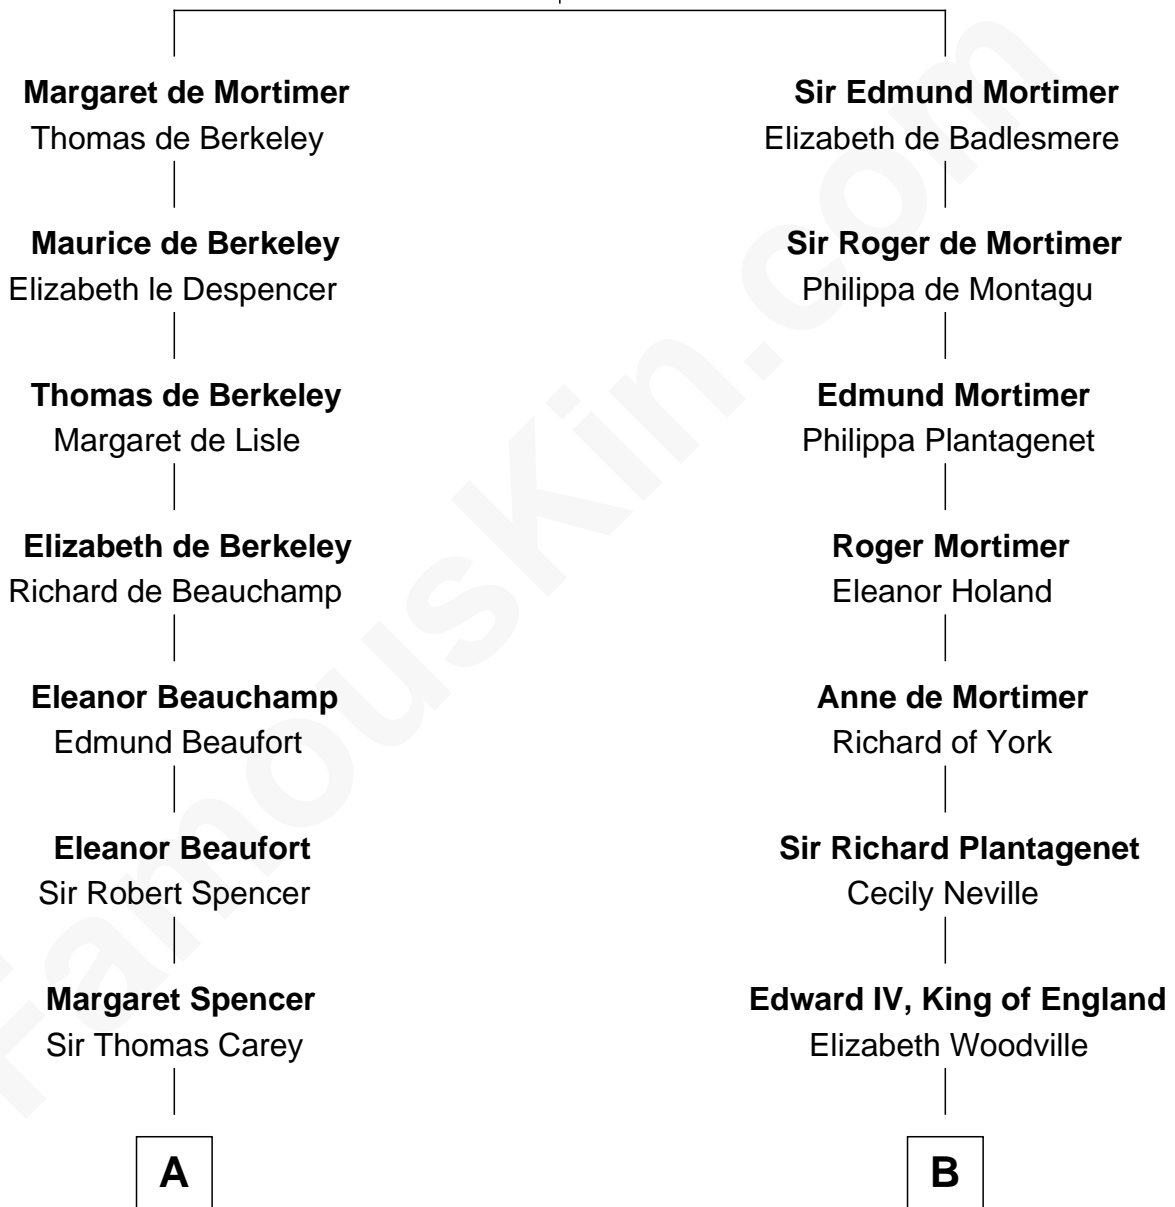

# FamousKin.com Relationship Chart of

**John D. Rockefeller**

*Founder of the Standard Oil Company*

9th cousin 10 times removed of

**Queen Elizabeth I**

*Queen of England*

**Roger de Mortimer**

Joan de Geneville

**C**

—  
**Lucy Avery**

Godfrey Lewis Rockefeller

—  
**William Avery Rockefeller**

Eliza Davison

—  
**John D. Rockefeller**

*Founder of the Standard Oil Company*

FamousKin.com