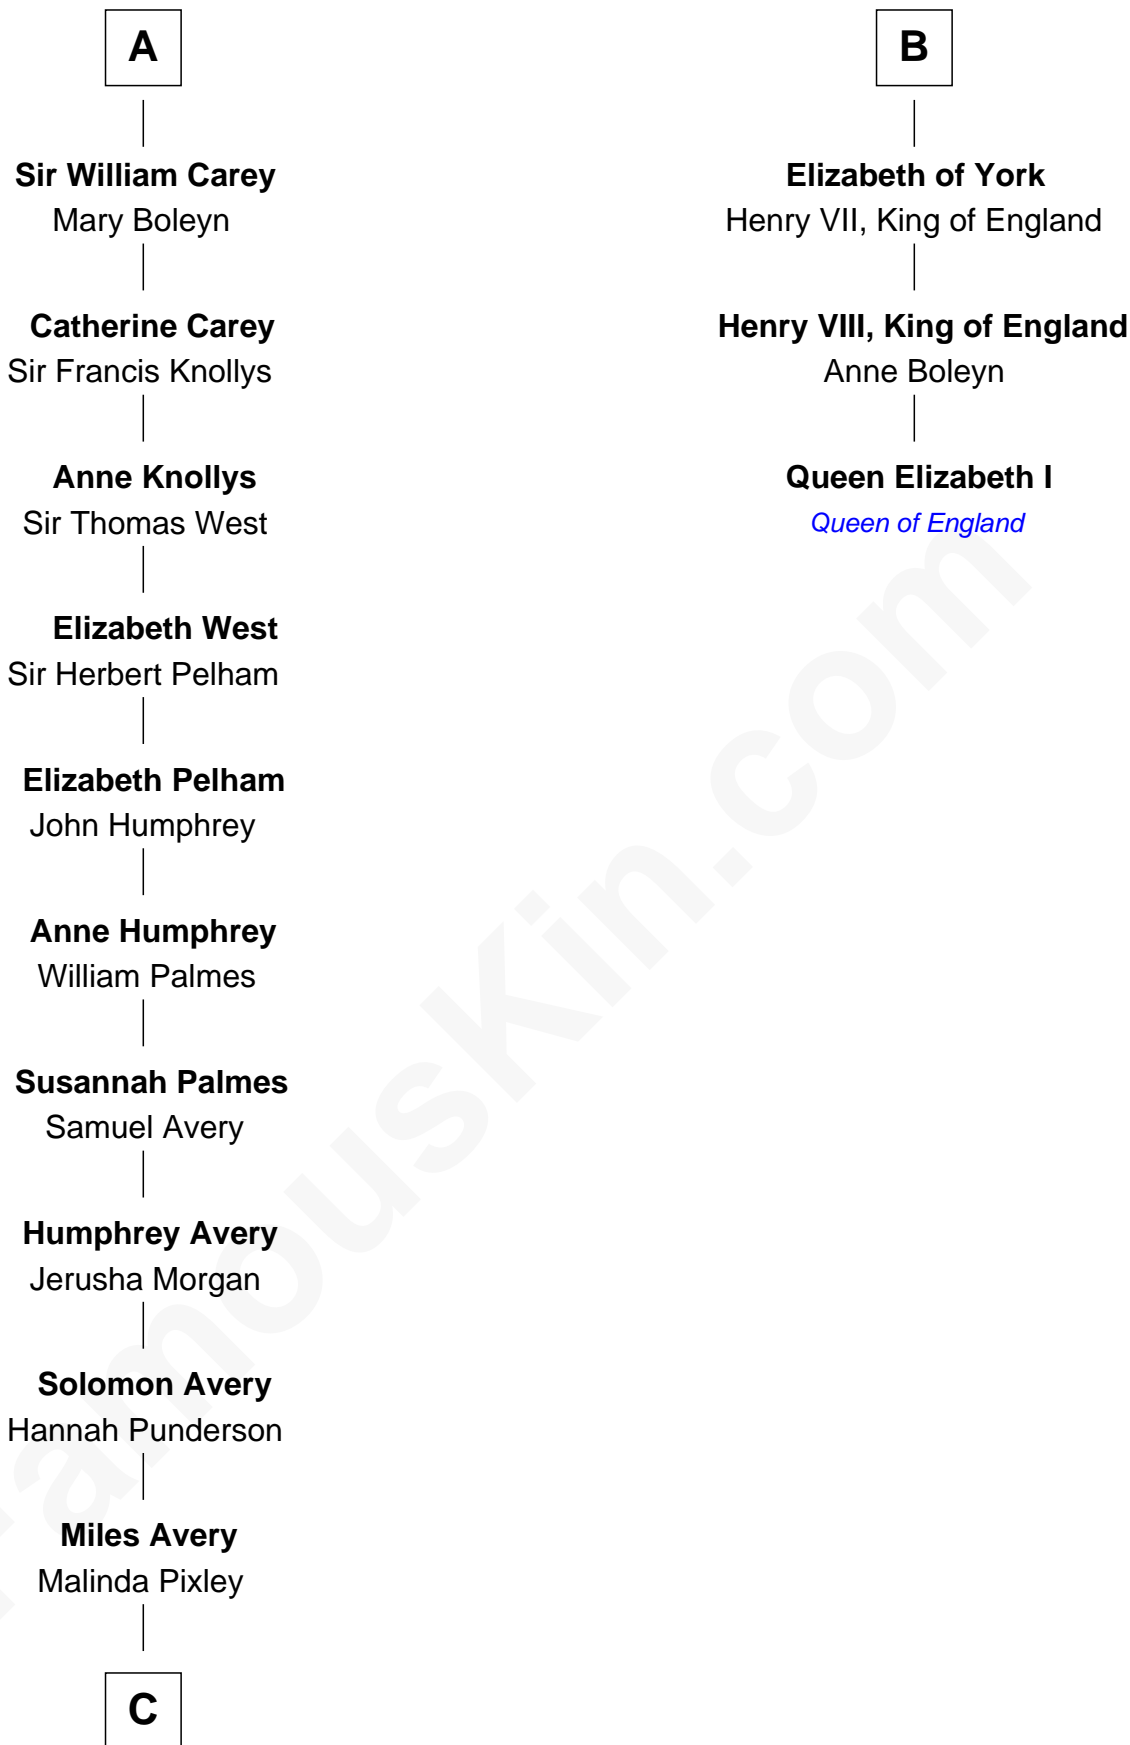

# FamousKin.com Relationship Chart of

**John D. Rockefeller**

*Founder of the Standard Oil Company*

9th cousin 10 times removed of

**Queen Elizabeth I**

*Queen of England*

**Roger de Mortimer**

Joan de Geneville

**C**

—  
**Lucy Avery**

Godfrey Lewis Rockefeller

—  
**William Avery Rockefeller**

Eliza Davison

—  
**John D. Rockefeller**

*Founder of the Standard Oil Company*

FamousKin.com