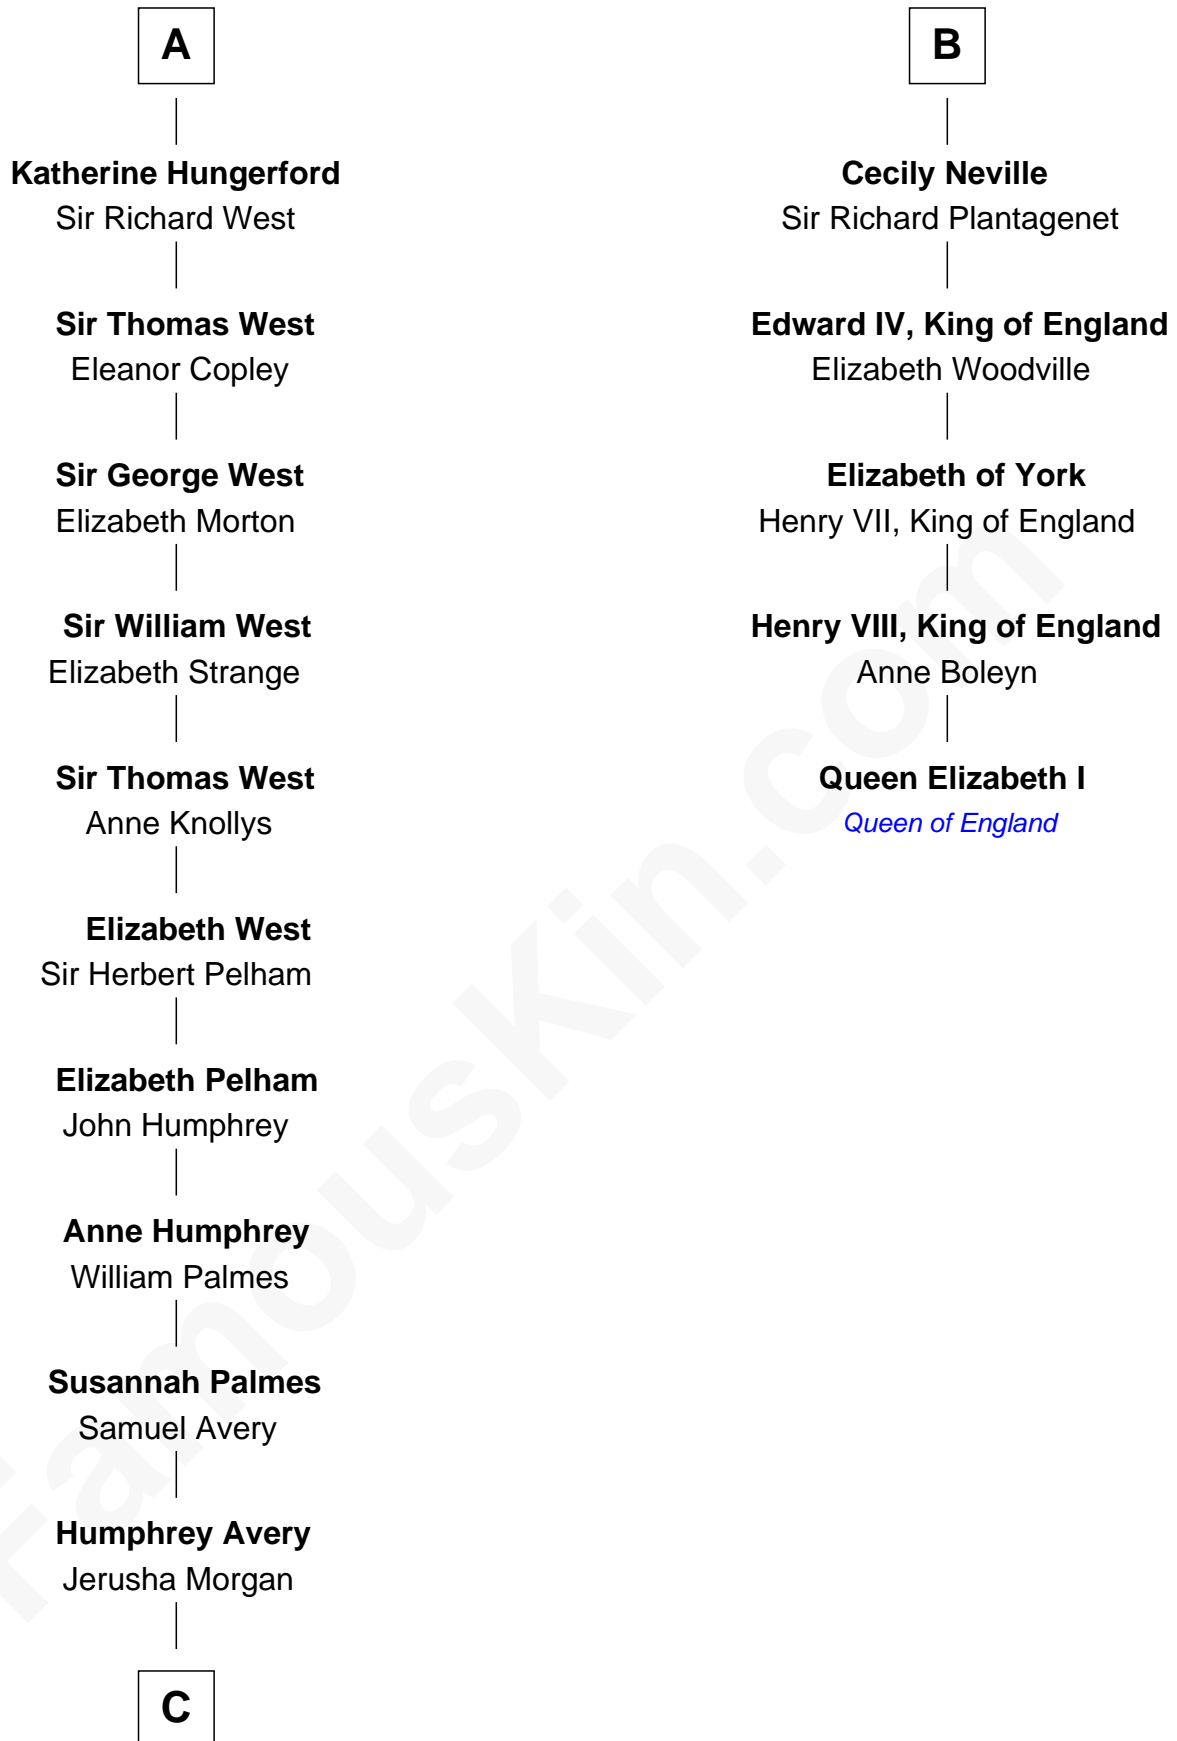

FamousKin.com Relationship Chart of

John D. Rockefeller

Founder of the Standard Oil Company

11th cousin 10 times removed of

Queen Elizabeth I

Queen of England

John de Brienne
Berenguela of Leon

C

—
Solomon Avery
Hannah Punderson

—
Miles Avery
Malinda Pixley

—
Lucy Avery
Godfrey Lewis Rockefeller

—
William Avery Rockefeller
Eliza Davison

—
John D. Rockefeller
Founder of the Standard Oil Company

FamousKin.com