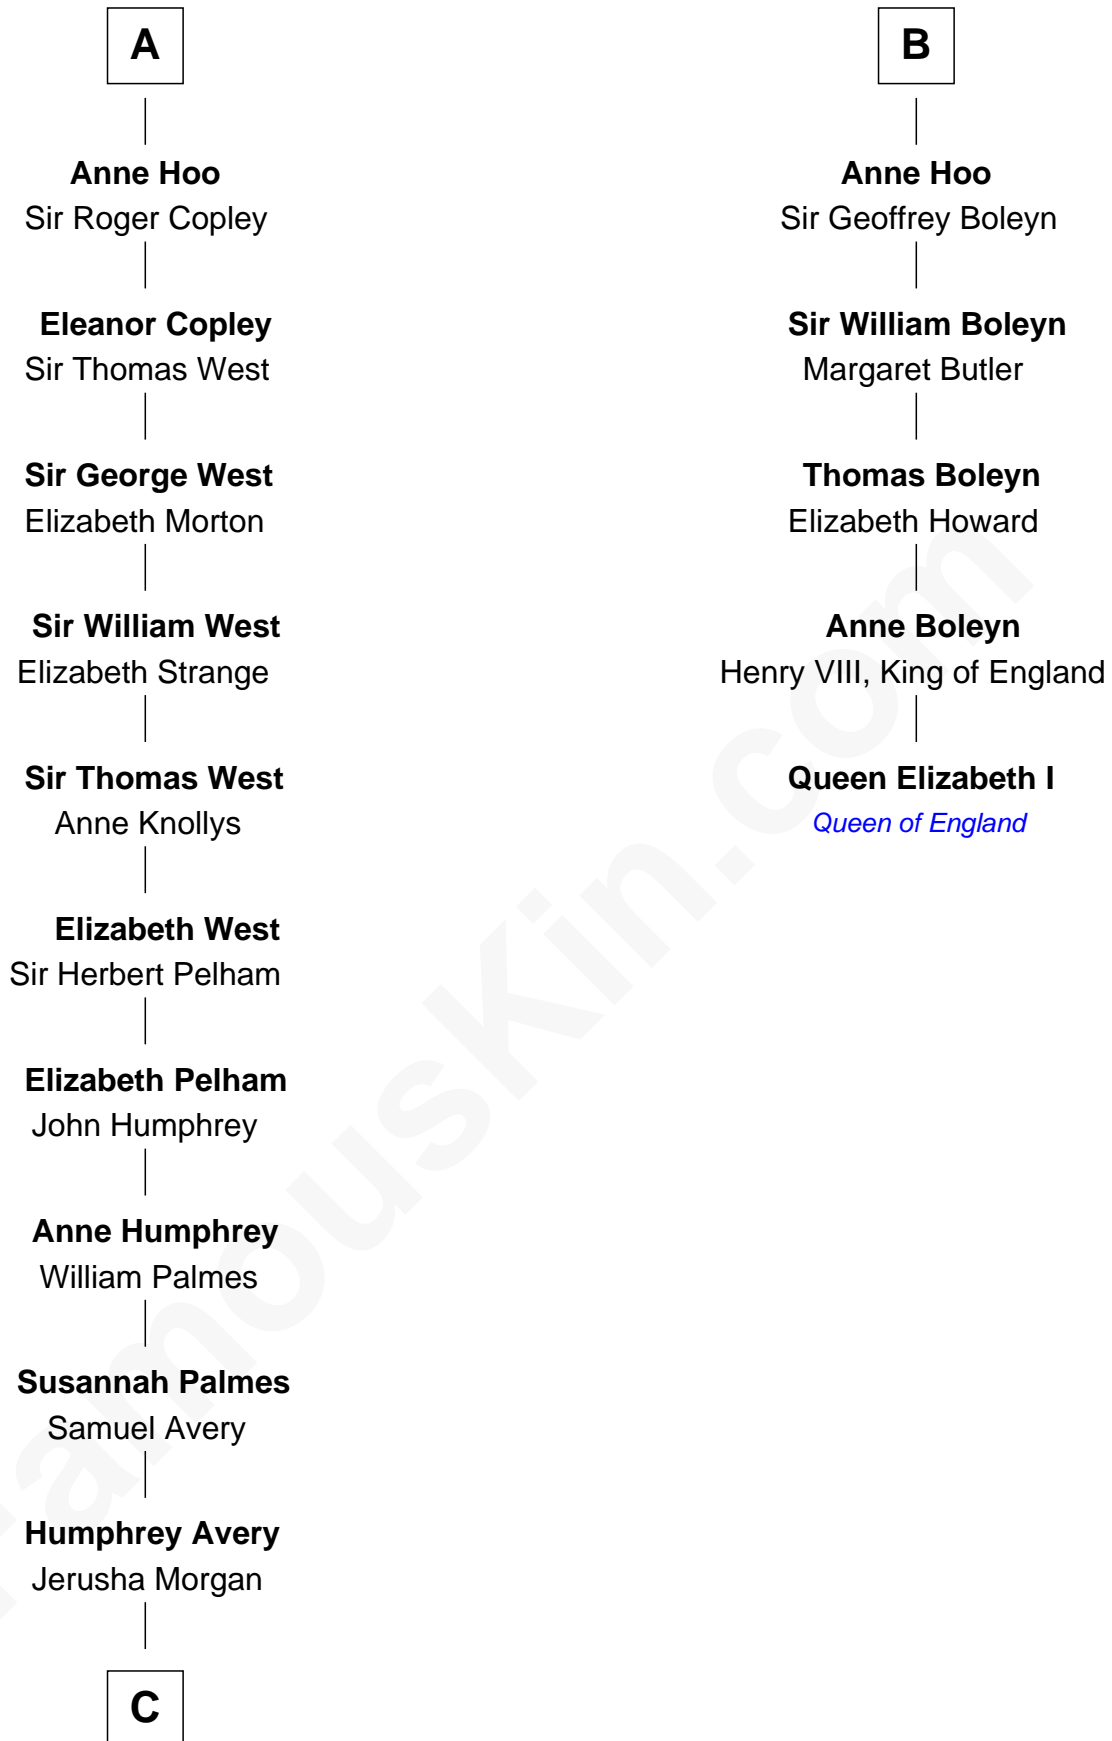

FamousKin.com Relationship Chart of

John D. Rockefeller

Founder of the Standard Oil Company

11th cousin 10 times removed of

Queen Elizabeth I

Queen of England

Robert Tregoz

C

—
Solomon Avery
Hannah Punderson

—
Miles Avery
Malinda Pixley

—
Lucy Avery
Godfrey Lewis Rockefeller

—
William Avery Rockefeller
Eliza Davison

—
John D. Rockefeller
Founder of the Standard Oil Company

FamousKin.com