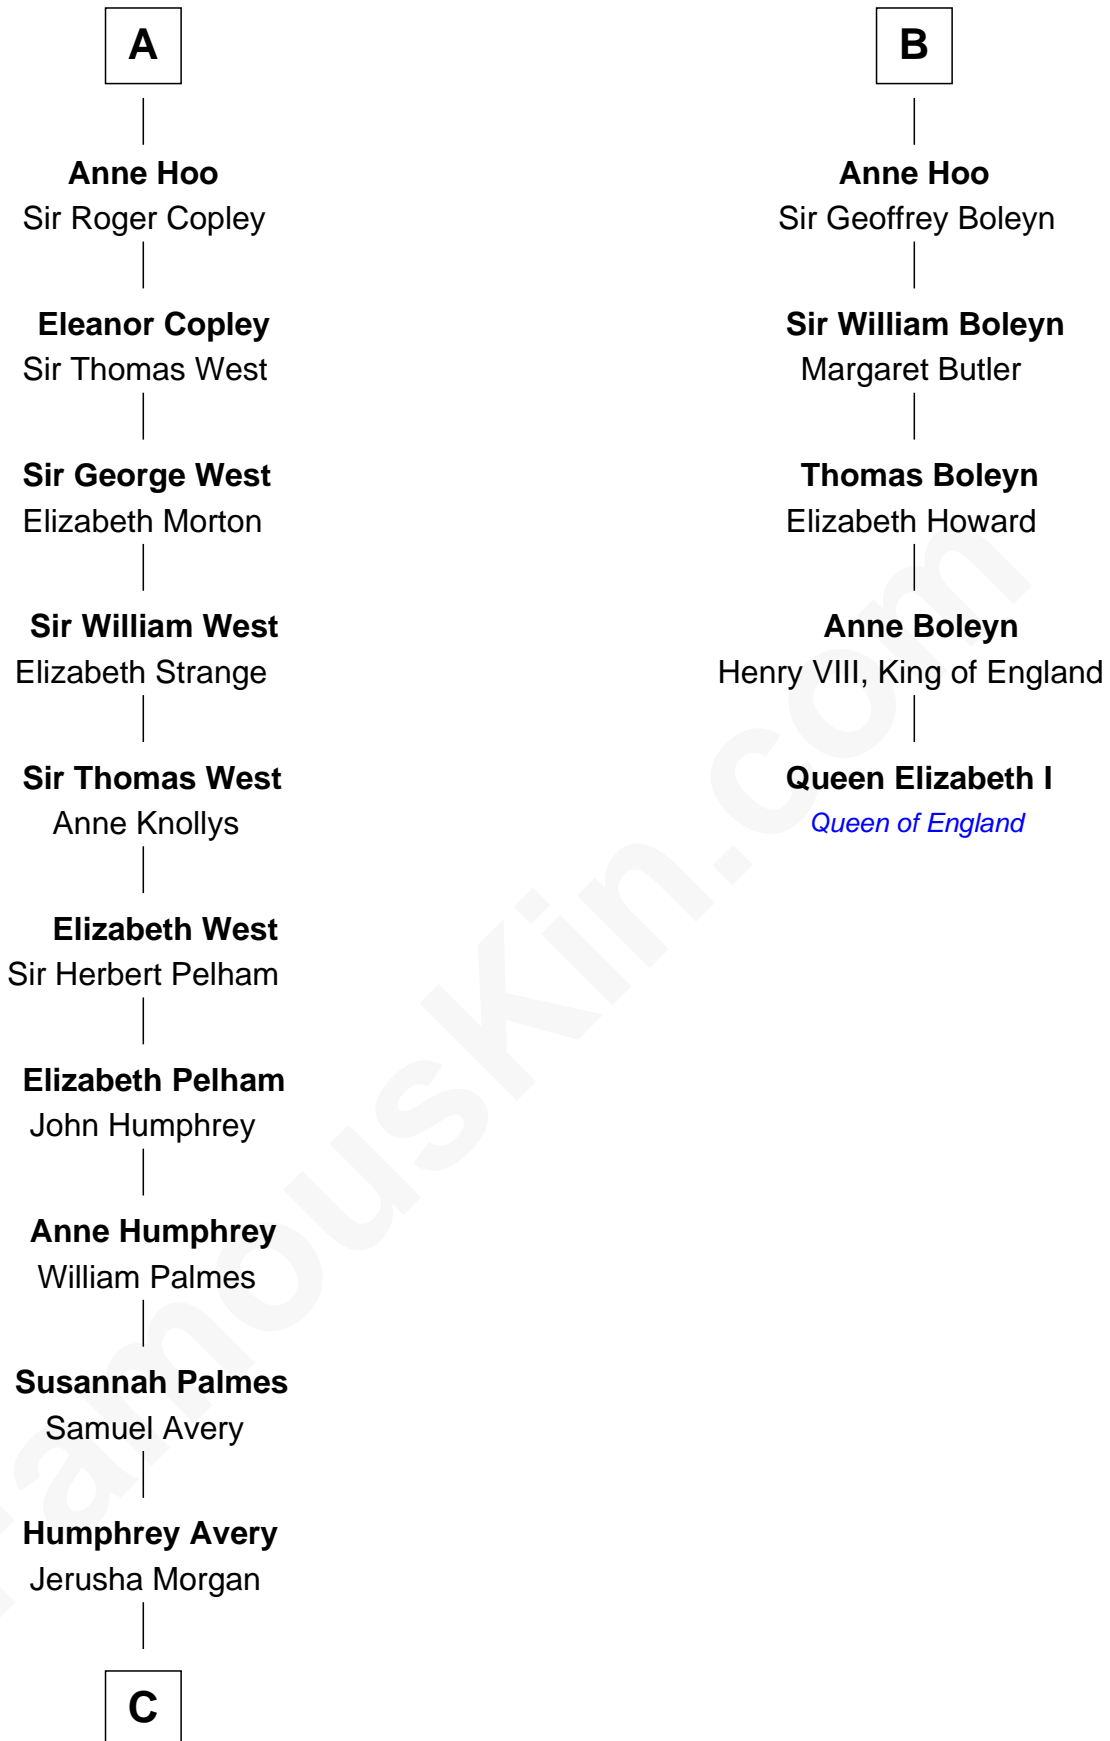

FamousKin.com Relationship Chart of

John D. Rockefeller

Founder of the Standard Oil Company

11th cousin 10 times removed of

Queen Elizabeth I

Queen of England

John II le Strange

Amice - - - - -

Sir Thomas de Felton

Joan Walkfare

Eleanor de Felton

Sir Thomas Hoo

Sir Thomas Hoo

Eleanor de Welles

A

John III le Strange

Joan Walkfare

Eleanor de Felton

Sir Thomas Hoo

Sir Thomas Hoo

Elizabeth Wychingham

B

C

—
Solomon Avery
Hannah Punderson

—
Miles Avery
Malinda Pixley

—
Lucy Avery
Godfrey Lewis Rockefeller

—
William Avery Rockefeller
Eliza Davison

—
John D. Rockefeller
Founder of the Standard Oil Company

FamousKin.com