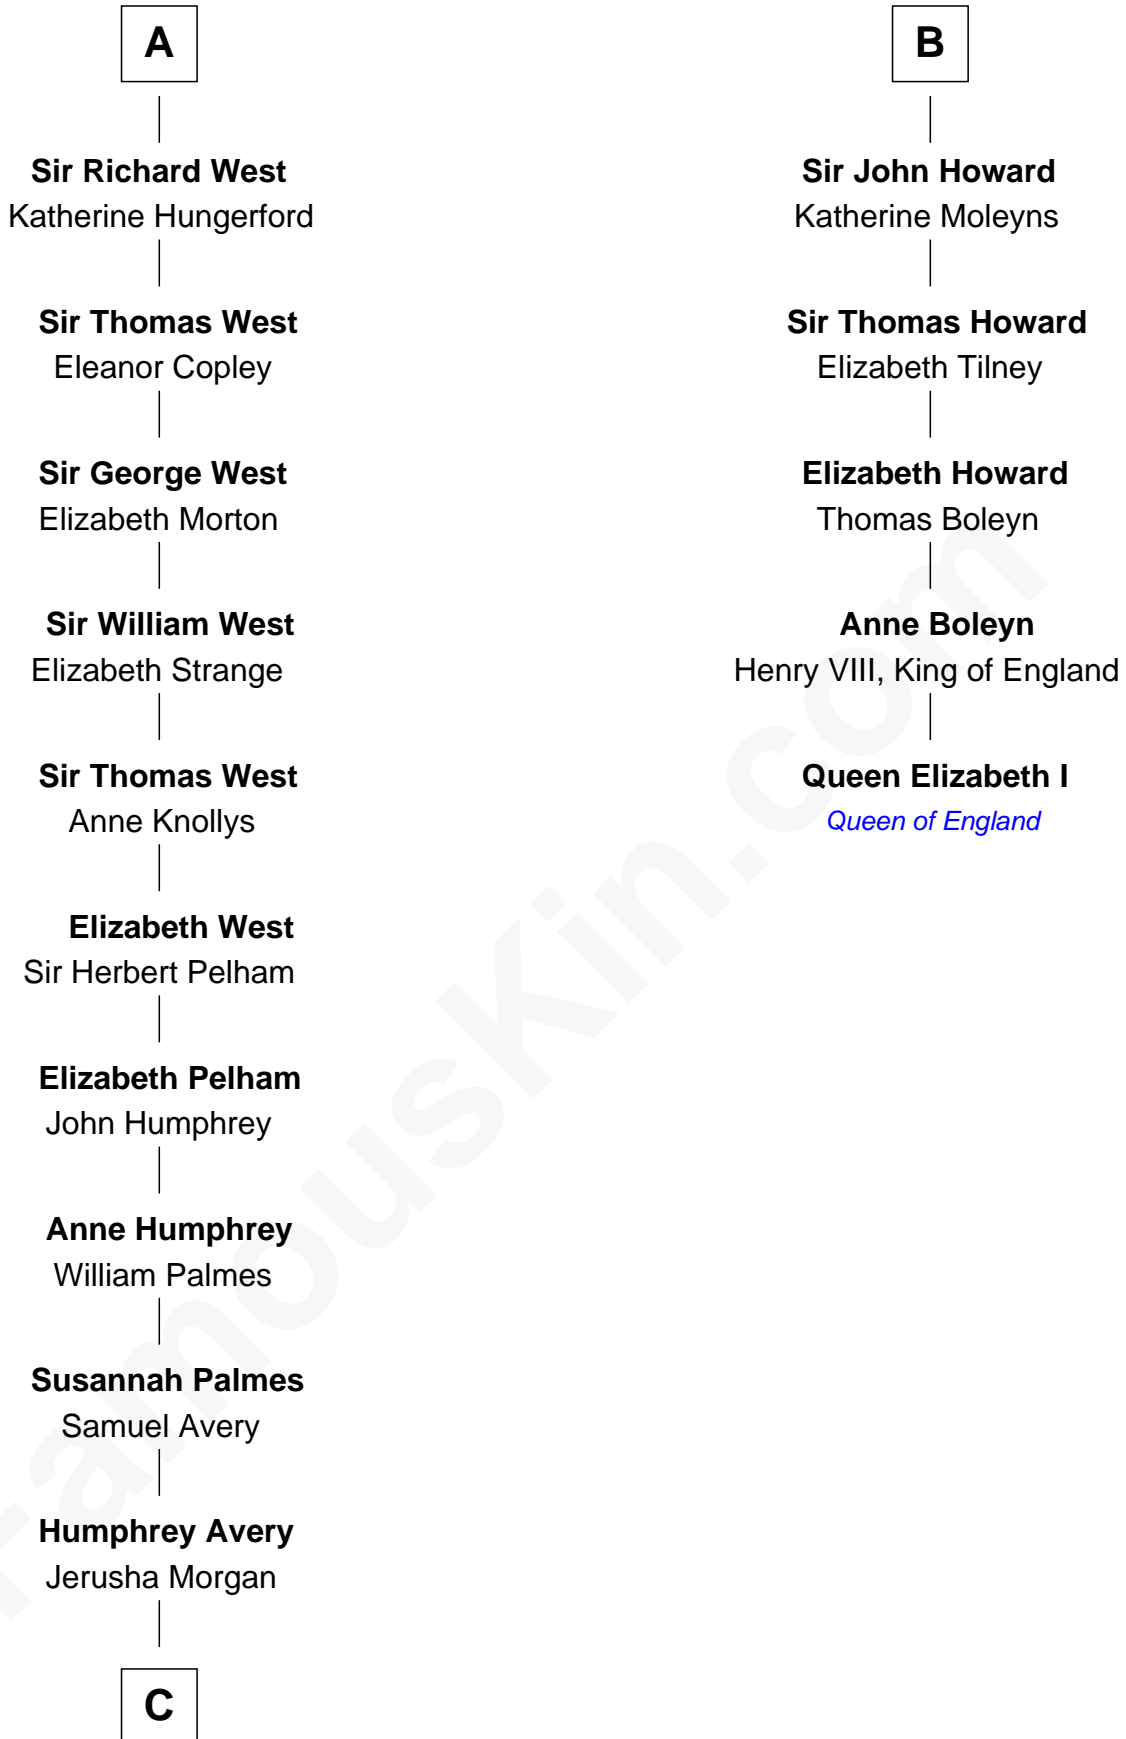

# FamousKin.com Relationship Chart of

**John D. Rockefeller**

*Founder of the Standard Oil Company*

11th cousin 10 times removed of

**Queen Elizabeth I**

*Queen of England*

**C**

—  
**Solomon Avery**  
Hannah Punderson

—  
**Miles Avery**  
Malinda Pixley

—  
**Lucy Avery**  
Godfrey Lewis Rockefeller

—  
**William Avery Rockefeller**  
Eliza Davison

—  
**John D. Rockefeller**  
*Founder of the Standard Oil Company*

FamousKin.com