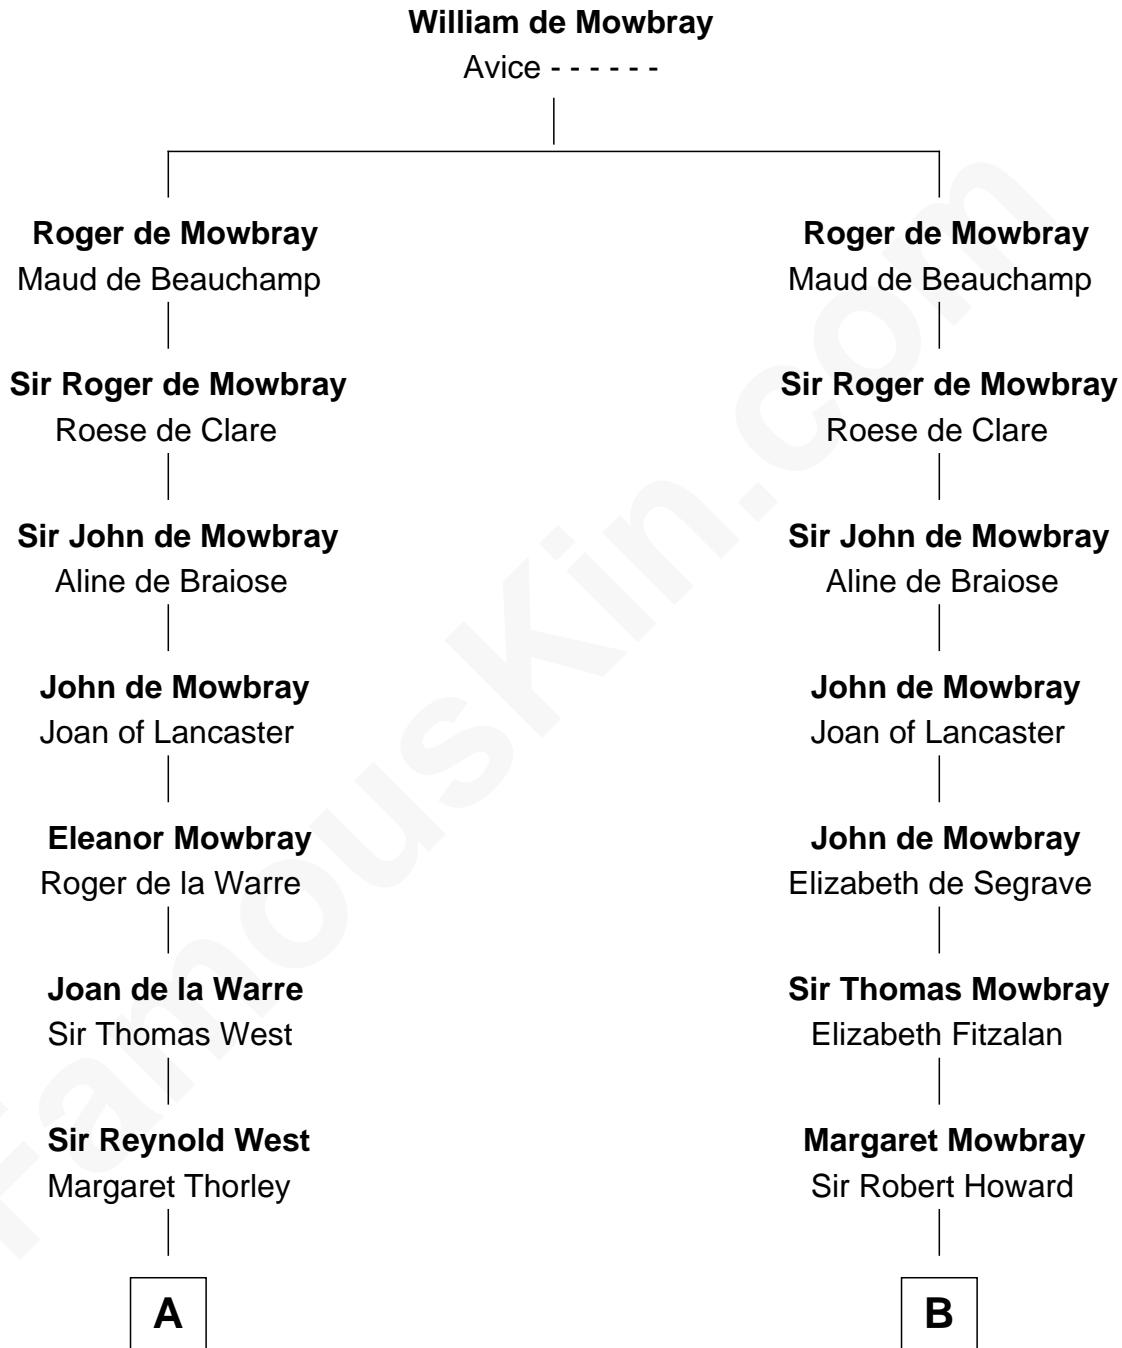

# FamousKin.com Relationship Chart of

**John D. Rockefeller**

*Founder of the Standard Oil Company*

11th cousin 10 times removed of

**Queen Elizabeth I**

*Queen of England*

**C**

—  
**Solomon Avery**  
Hannah Punderson

—  
**Miles Avery**  
Malinda Pixley

—  
**Lucy Avery**  
Godfrey Lewis Rockefeller

—  
**William Avery Rockefeller**  
Eliza Davison

—  
**John D. Rockefeller**  
*Founder of the Standard Oil Company*

FamousKin.com