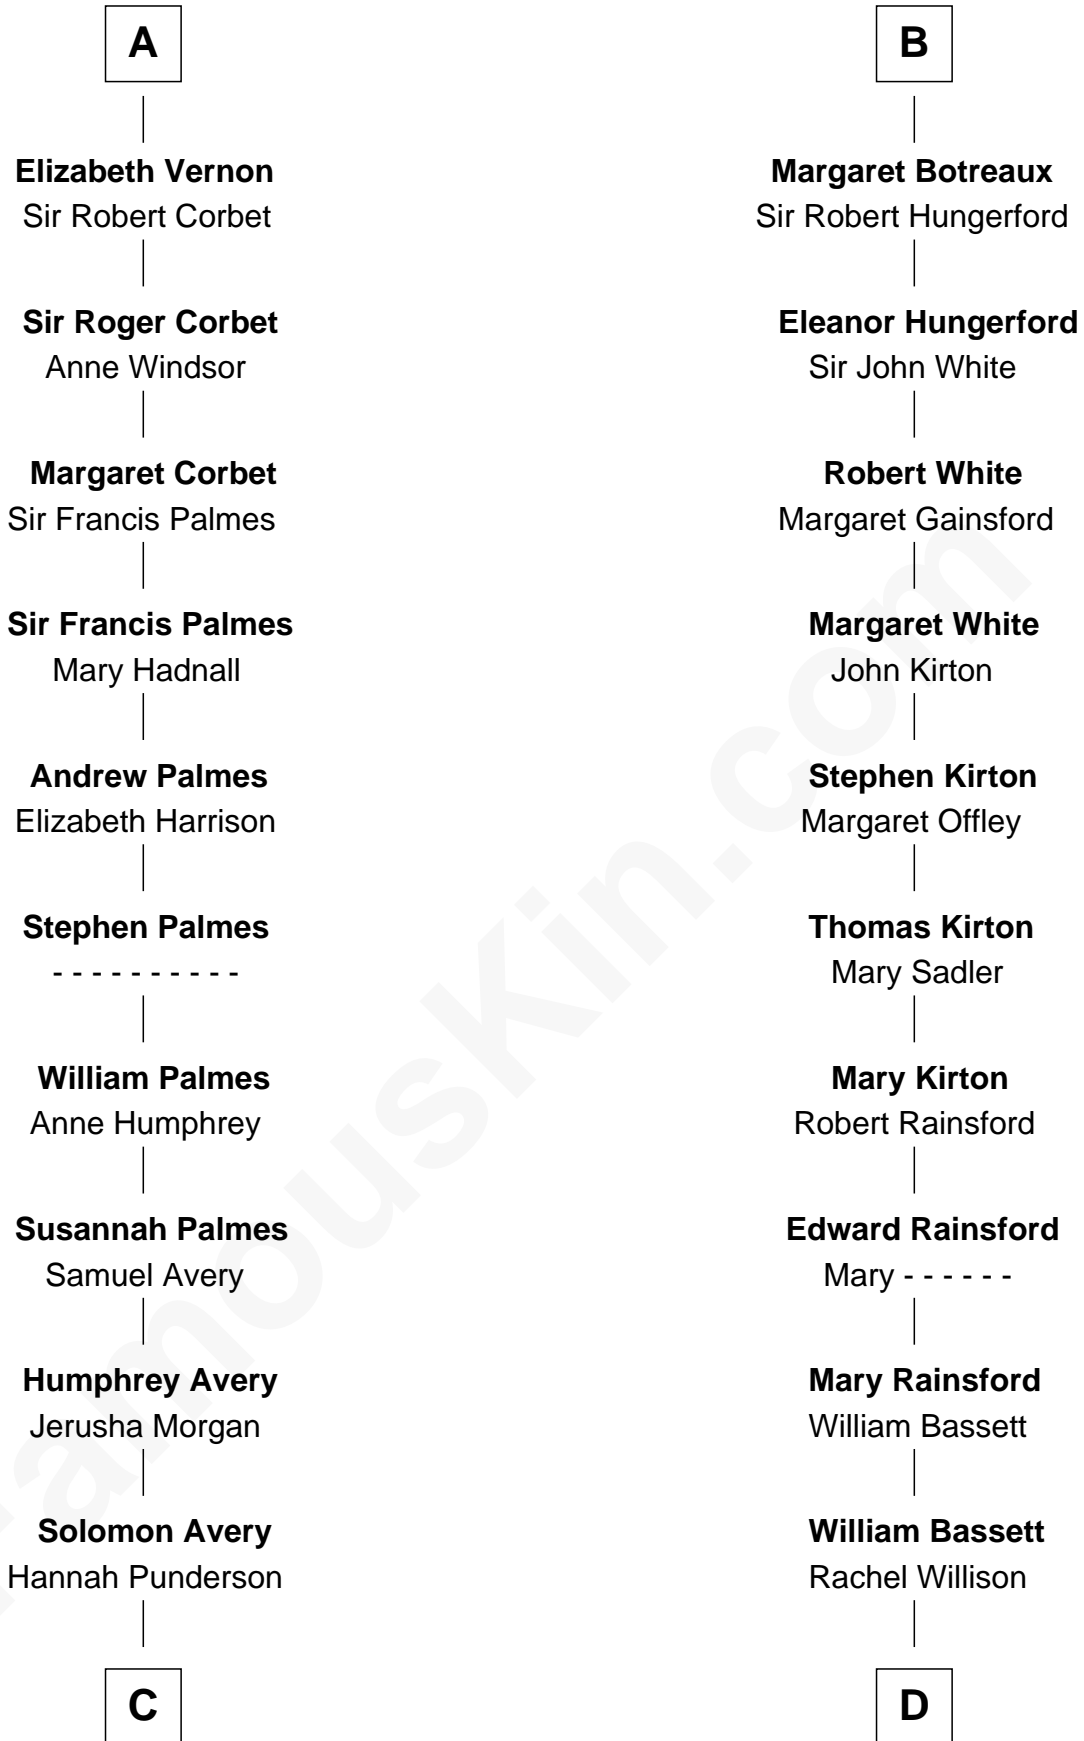

FamousKin.com

Relationship Chart of

John D. Rockefeller

Founder of the Standard Oil Company

20th cousin 1 time removed of

Sir Charles Tupper

6th Prime Minister of Canada

Sir William de Beauchamp

Isabel Mauduit

C

Miles Avery
Malinda Pixley

Lucy Avery
Godfrey Lewis Rockefeller

William Avery Rockefeller
Eliza Davison

John D. Rockefeller
Founder of the Standard Oil Company

D

William Bassett
Abigail Bourne

Mary Bassett
Eliakim Tupper

Charles Tupper
Elizabeth West

Rev. Charles Tupper
Miriam Lockhart

Sir Charles Tupper
6th Prime Minister of Canada