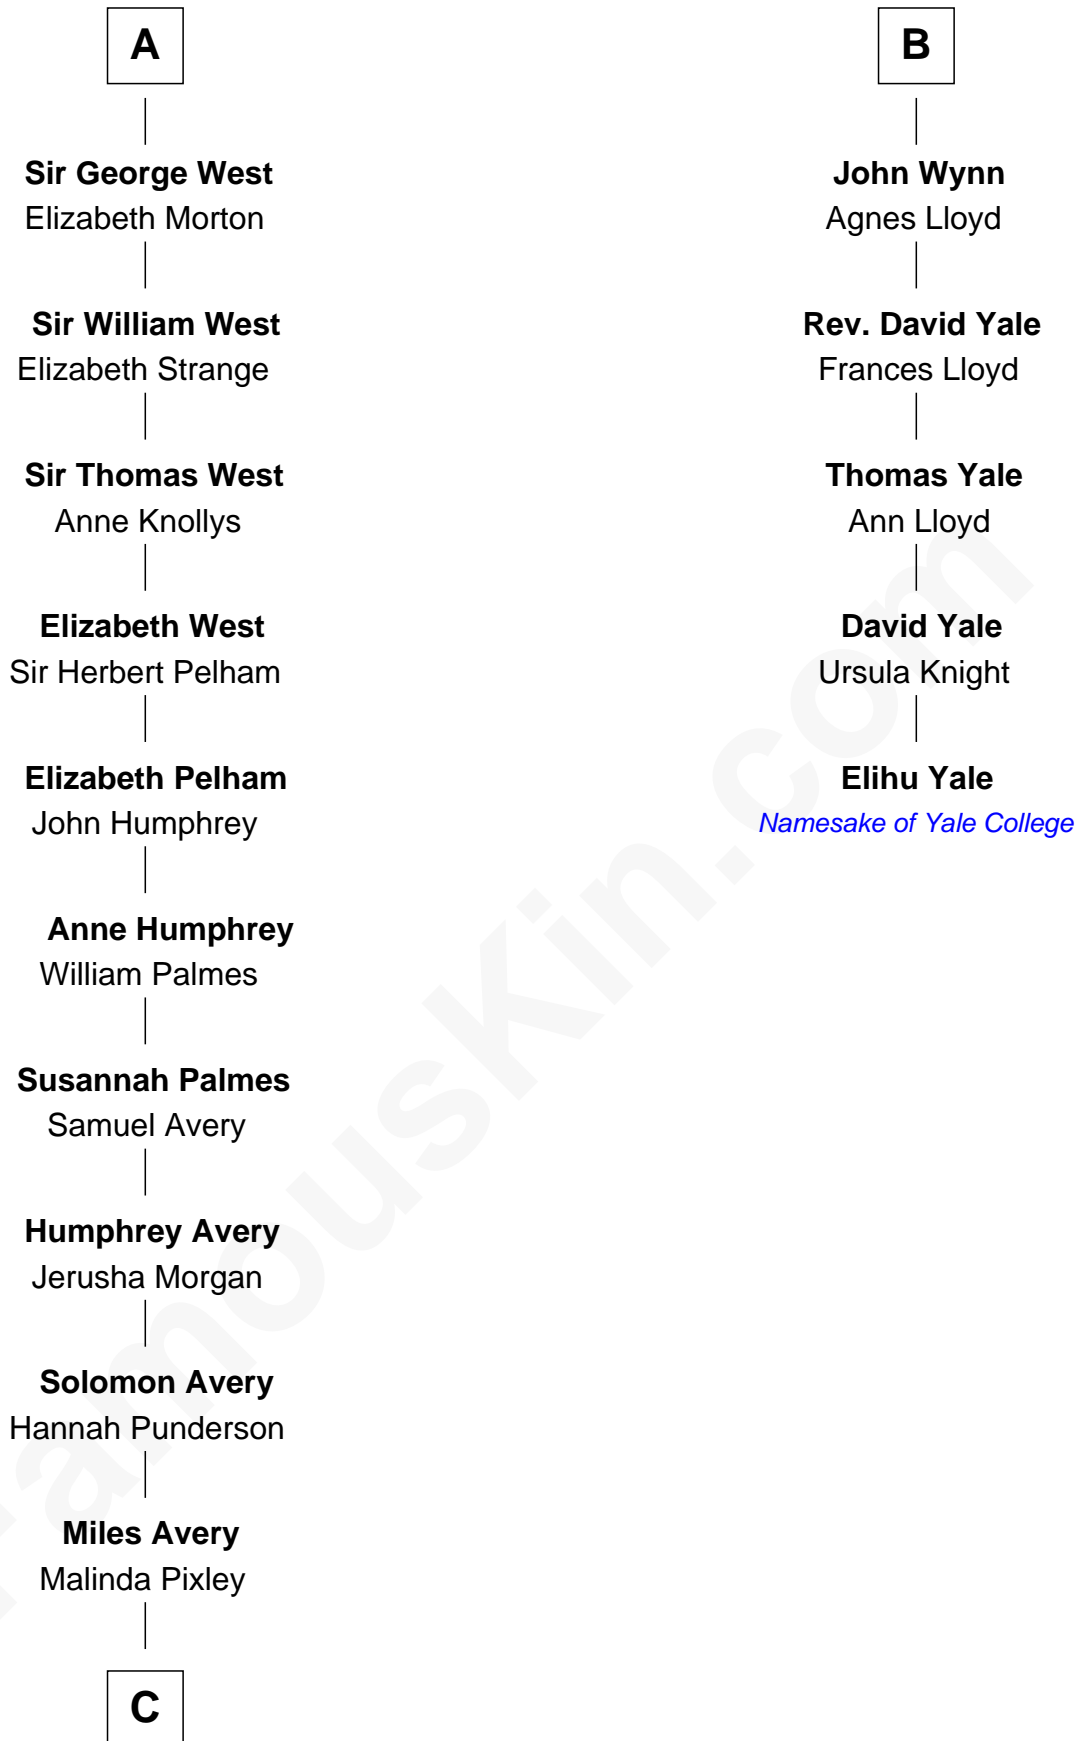

FamousKin.com Relationship Chart of

John D. Rockefeller

Founder of the Standard Oil Company

11th cousin 8 times removed of

Elihu Yale

Benefactor and Namesake of Yale College

C

—
Lucy Avery

Godfrey Lewis Rockefeller

—
William Avery Rockefeller

Eliza Davison

—
John D. Rockefeller

Founder of the Standard Oil Company

FamousKin.com