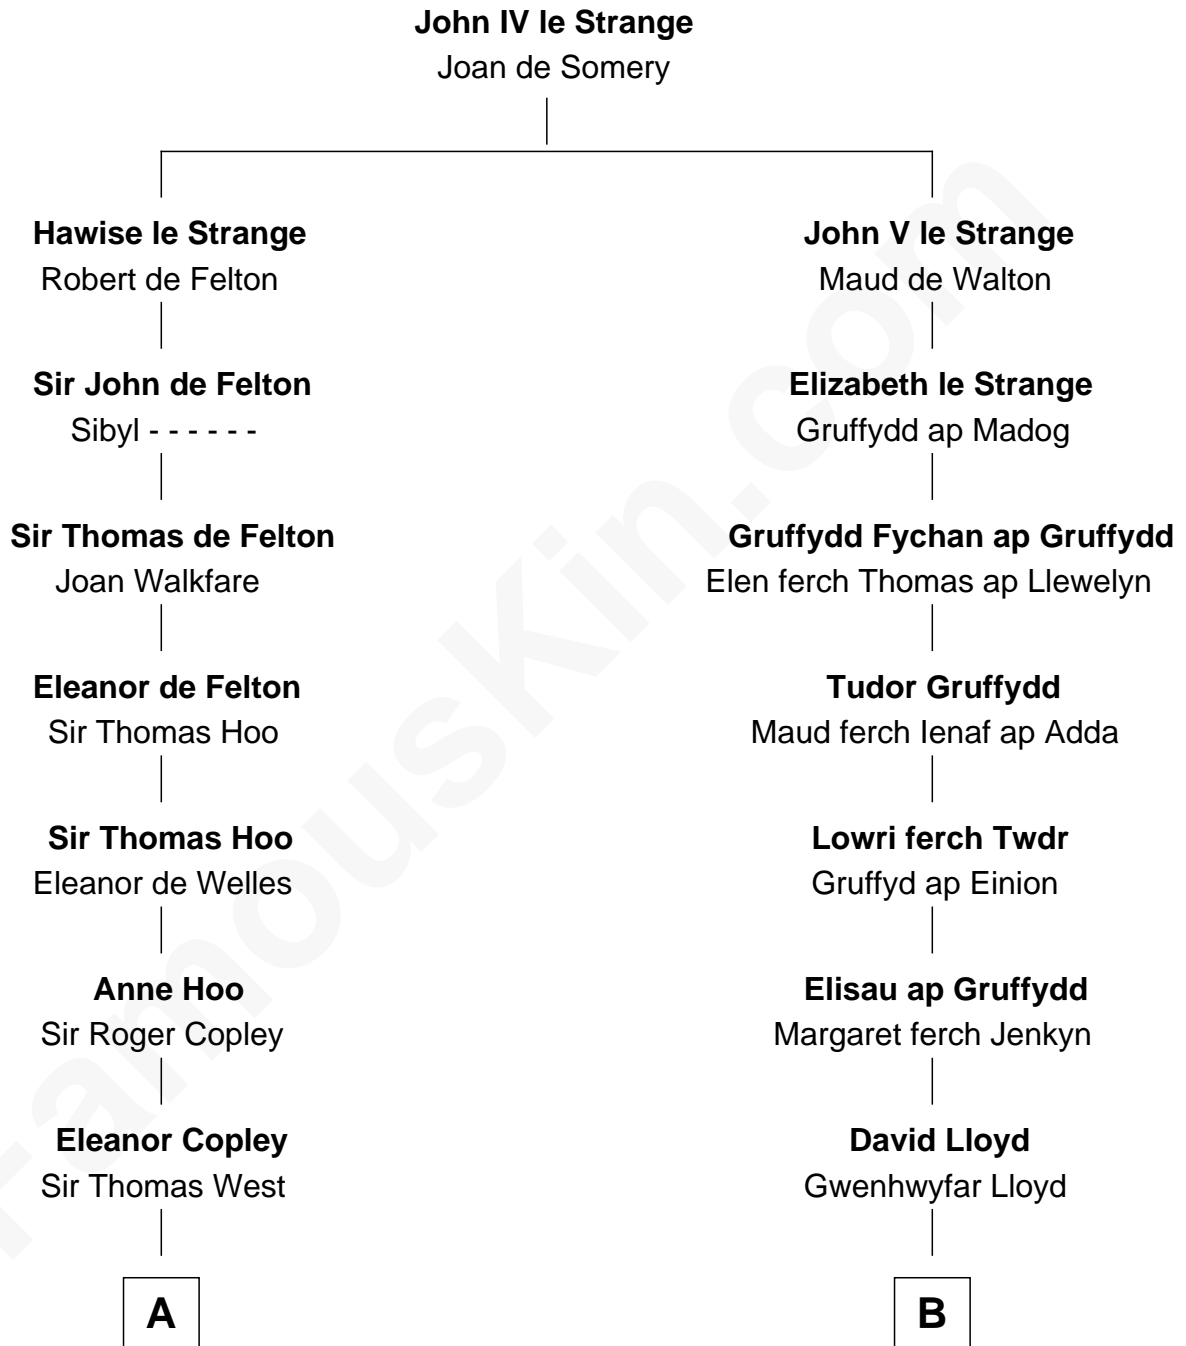

FamousKin.com Relationship Chart of

John D. Rockefeller

Founder of the Standard Oil Company

11th cousin 8 times removed of

Elihu Yale

Benefactor and Namesake of Yale College

C

—
Lucy Avery

Godfrey Lewis Rockefeller

—
William Avery Rockefeller

Eliza Davison

—
John D. Rockefeller

Founder of the Standard Oil Company

FamousKin.com