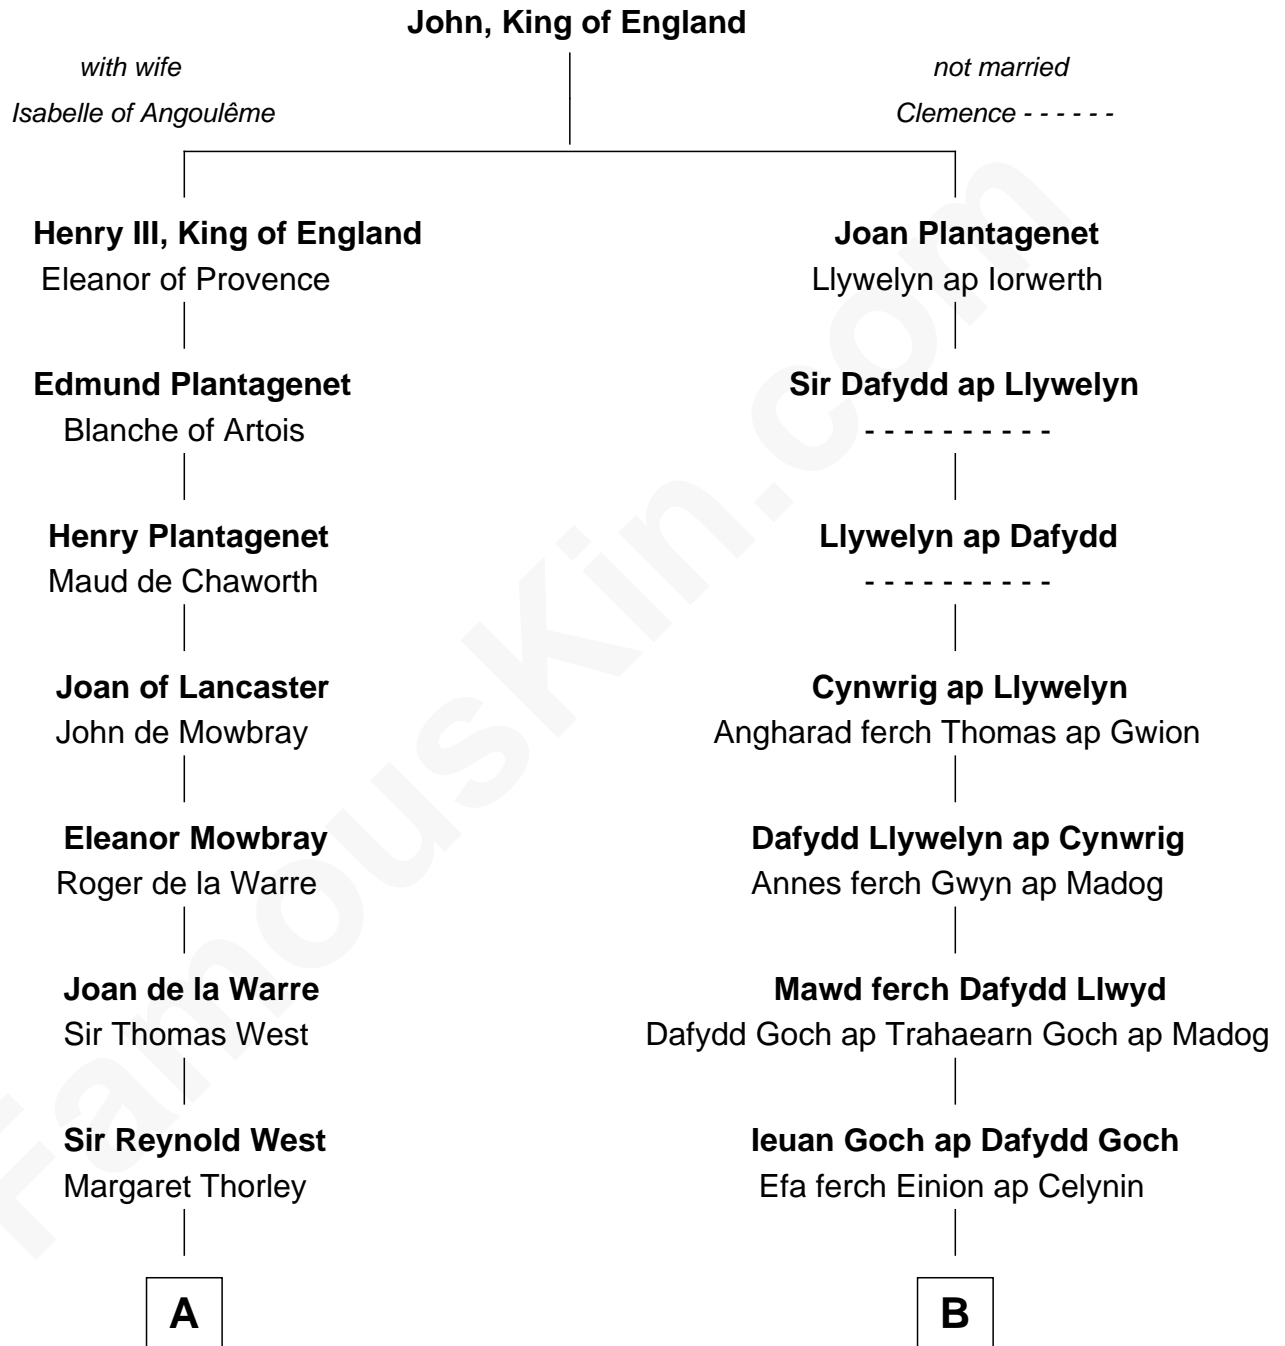

FamousKin.com

Relationship Chart of

John D. Rockefeller

Founder of the Standard Oil Company

17th cousin 4 times removed of

Elihu Yale

Benefactor and Namesake of Yale College

C

—
Solomon Avery
Hannah Punderson

—
Miles Avery
Malinda Pixley

—
Lucy Avery
Godfrey Lewis Rockefeller

—
William Avery Rockefeller
Eliza Davison

—
John D. Rockefeller
Founder of the Standard Oil Company

FamousKin.com