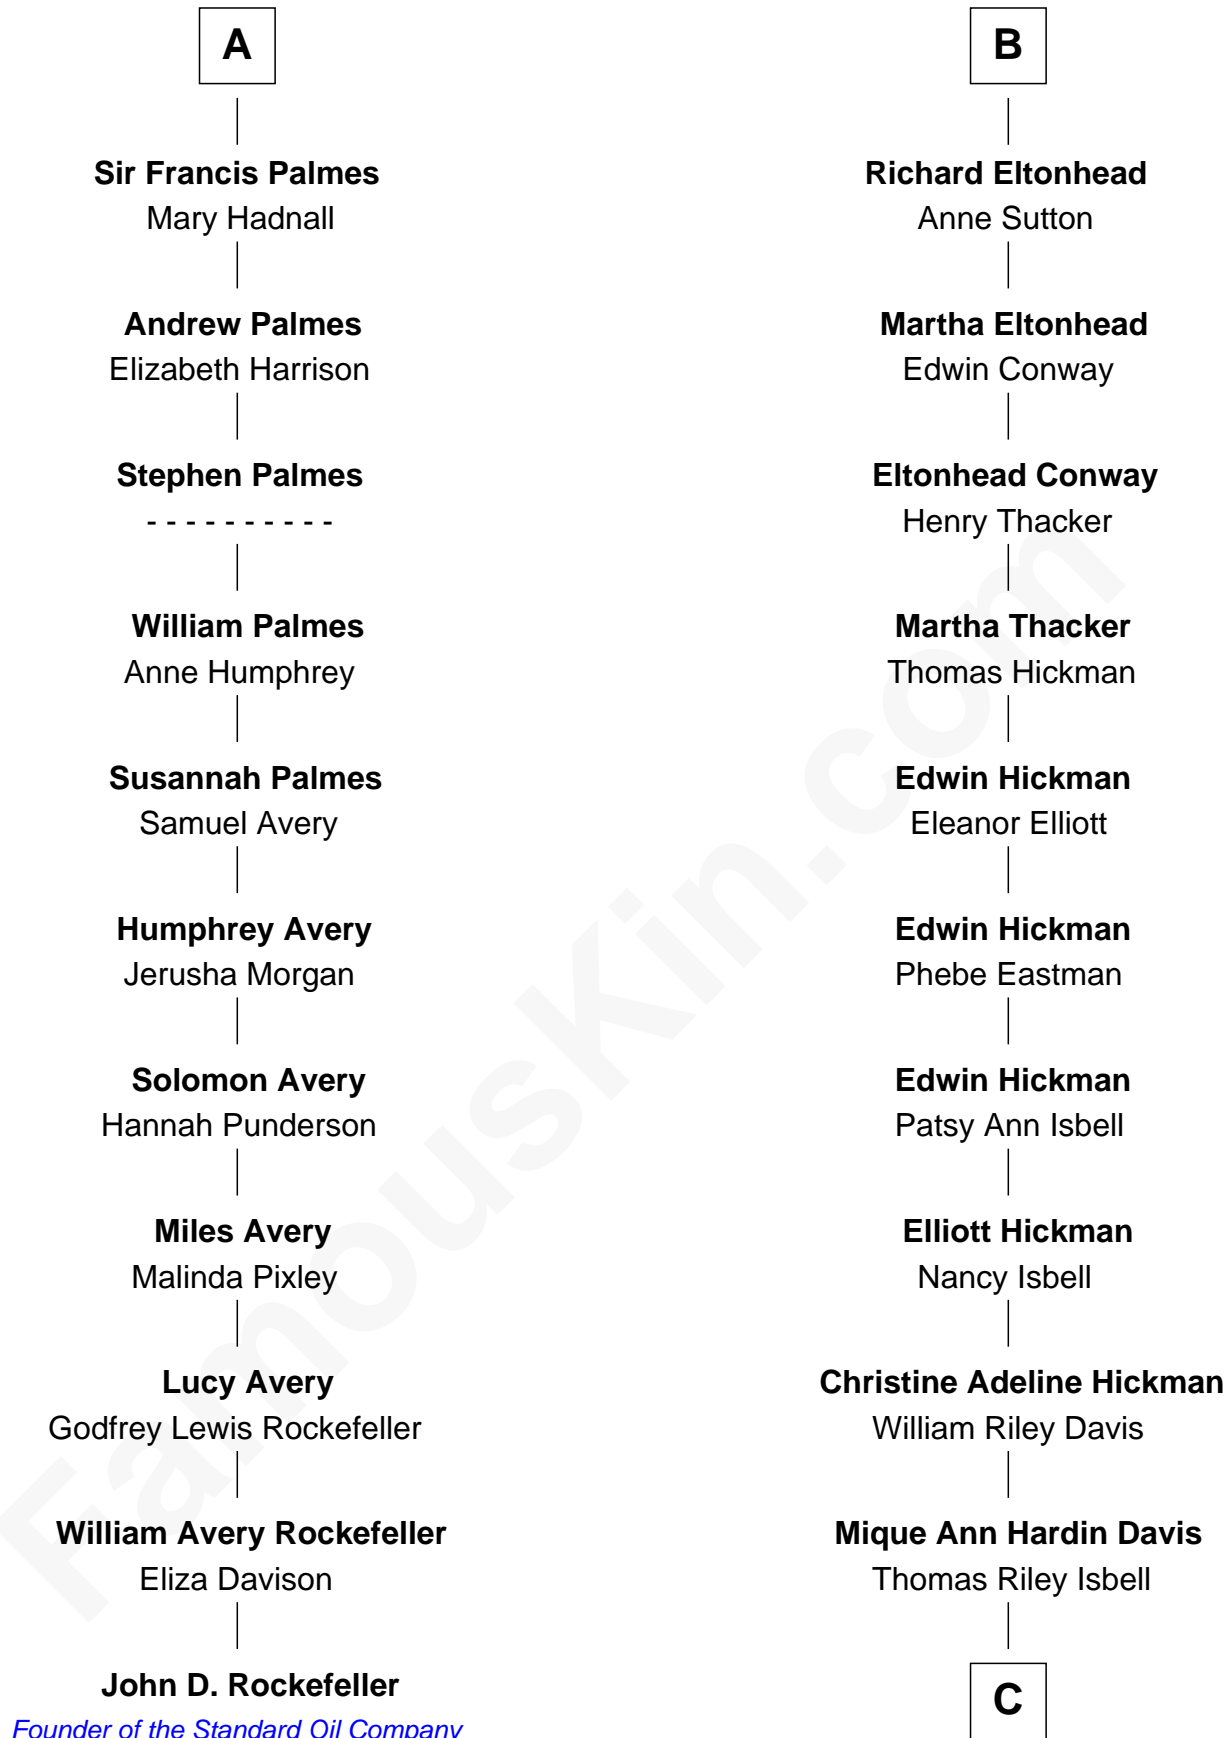

FamousKin.com Relationship Chart of

John D. Rockefeller

Founder of the Standard Oil Company

17th cousin 4 times removed of

Brad Pitt
Movie Actor

Sir Richard Fitzalan
Elizabeth de Bohun

Joan Fitzalan
Sir William Beauchamp

Joan Goushill
Sir Thomas Stanley

Katherine Stanley
Sir John Savage

Dulcia Savage
Sir Henry Bold

Maud Bold
Thomas Gerard

Jennet Gerard
Richard Eltonhead

William Eltonhead
Anne Bowers

B

C

Ida Mae Isbell

Henry Thomas Williams

Etta Coleman Williams

Emery A. Hillhouse

Hal Knox Hillhouse

Clara Mae Bell

Jane Etta Hillhouse

William Alvin Pitt