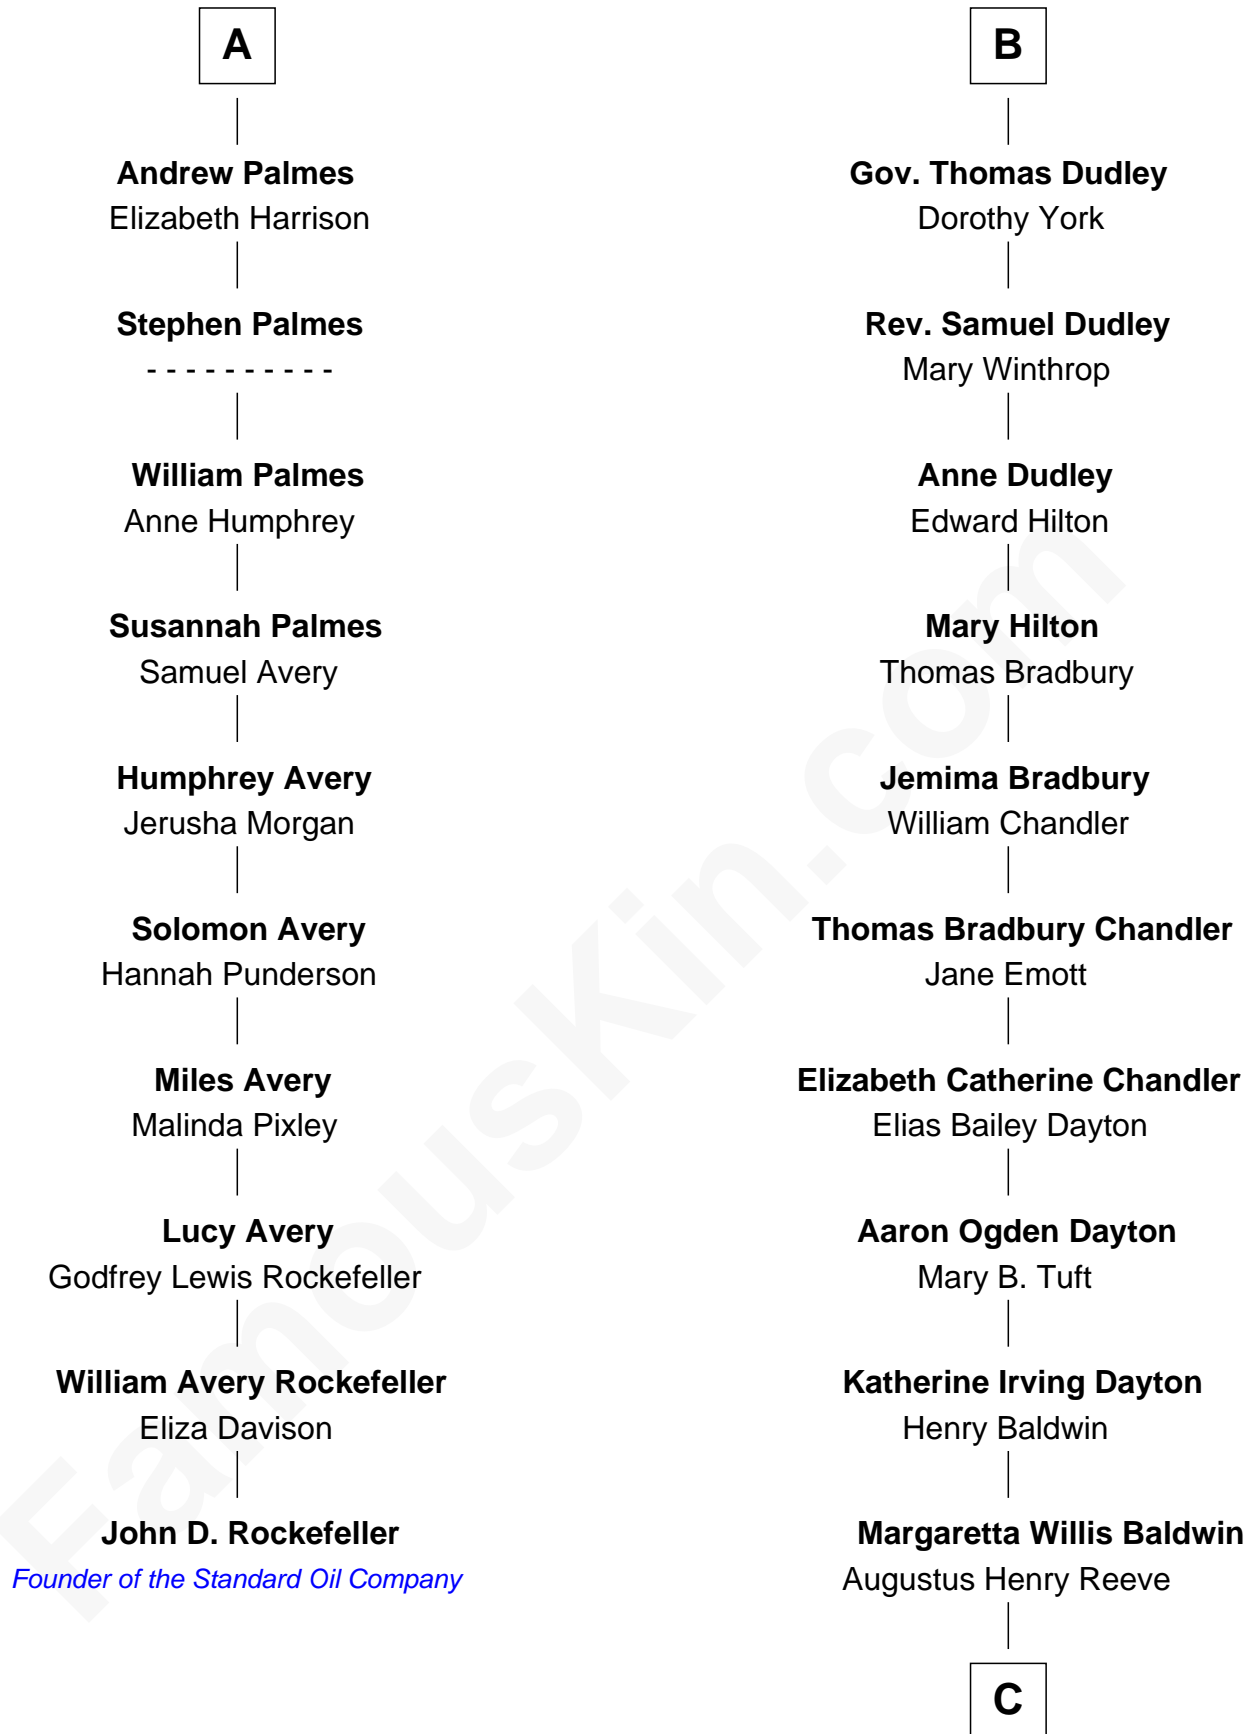

FamousKin.com Relationship Chart of

John D. Rockefeller

Founder of the Standard Oil Company

16th cousin 3 times removed of

Christopher Reeve

Movie Actor

Sir Walter Blount

Sancha de Ayala

Sir Thomas Blount

Margaret de Gresley

Sir Walter Blount

Helena Byron

Sir William Blount

Margaret Echyngham

Elizabeth Blount

Sir Andrews de Windsor

Anne Windsor

Sir Roger Corbet

Margaret Corbet

Sir Francis Palmes

Sir Francis Palmes

Mary Hadnall

A

Constance Blount

Cecily Grey

Sir Henry Dudley

----- Ashton

Probable

Roger Dudley

Susanna Thorne

B

C