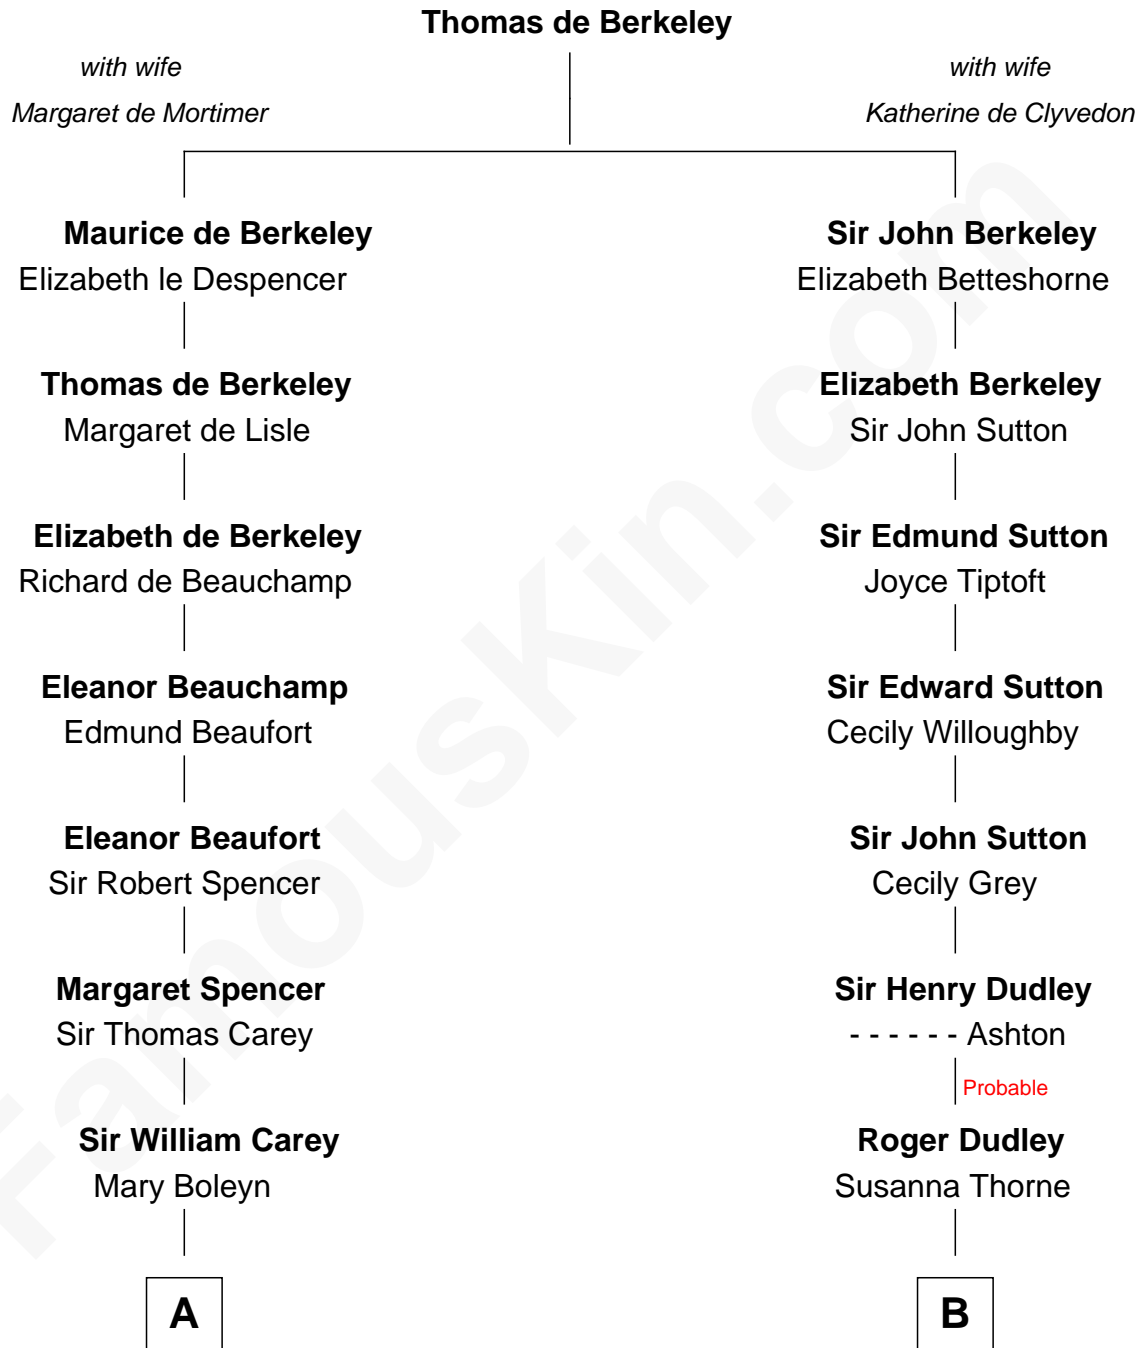

FamousKin.com Relationship Chart of

John D. Rockefeller

Founder of the Standard Oil Company

18th cousin 1 time removed of

Christopher Reeve

Movie Actor

C

William Avery Rockefeller

Eliza Davison

John D. Rockefeller

Founder of the Standard Oil Company

D

Richard Henry Reeve

Anne Conrad D'Olier

Franklin D'Olier Reeve

Barbara Pitney Lamb