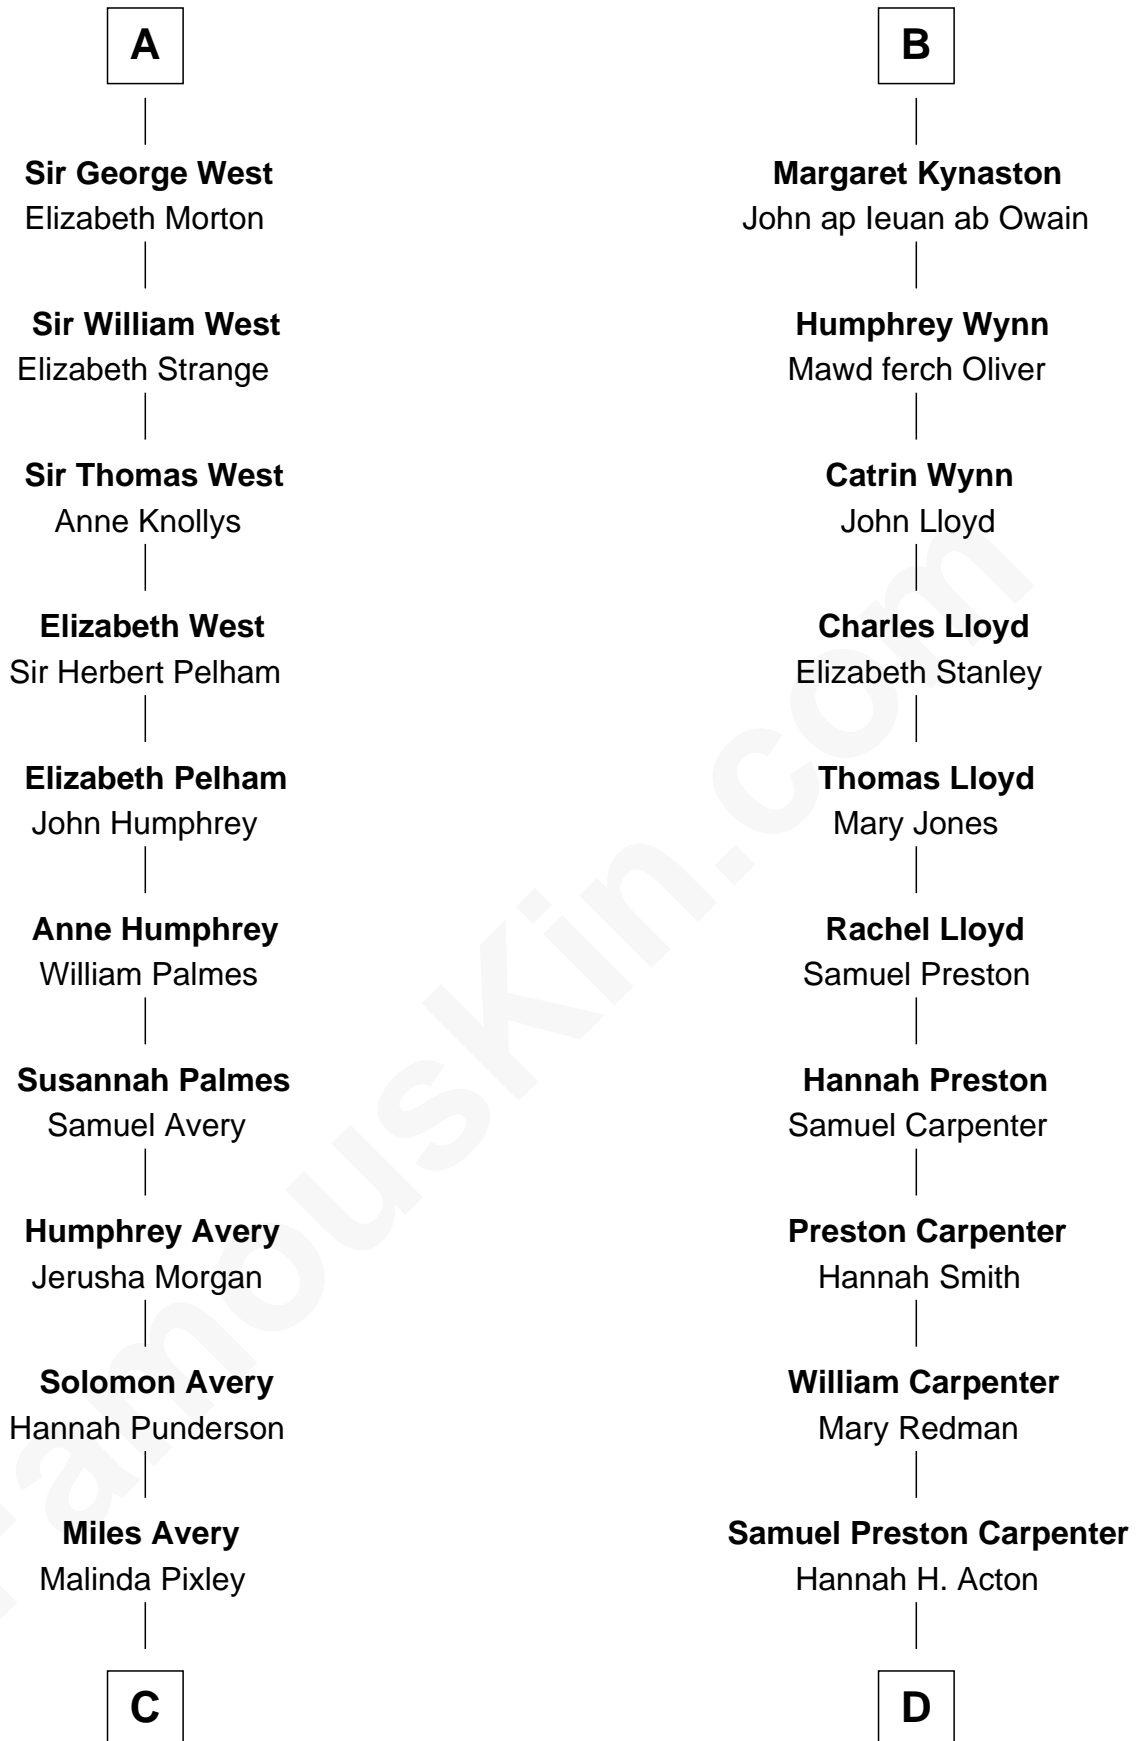

FamousKin.com Relationship Chart of

John D. Rockefeller

Founder of the Standard Oil Company

19th cousin 2 times removed of

Christopher Reeve

Movie Actor

C

Lucy Avery
Godfrey Lewis Rockefeller

William Avery Rockefeller
Eliza Davison

John D. Rockefeller
Founder of the Standard Oil Company

D

Sarah Wyatt Carpenter
Richard Henry Reeve

Augustus Henry Reeve
Margaretta Willis Baldwin

Richard Henry Reeve
Anne Conrad D'Olier