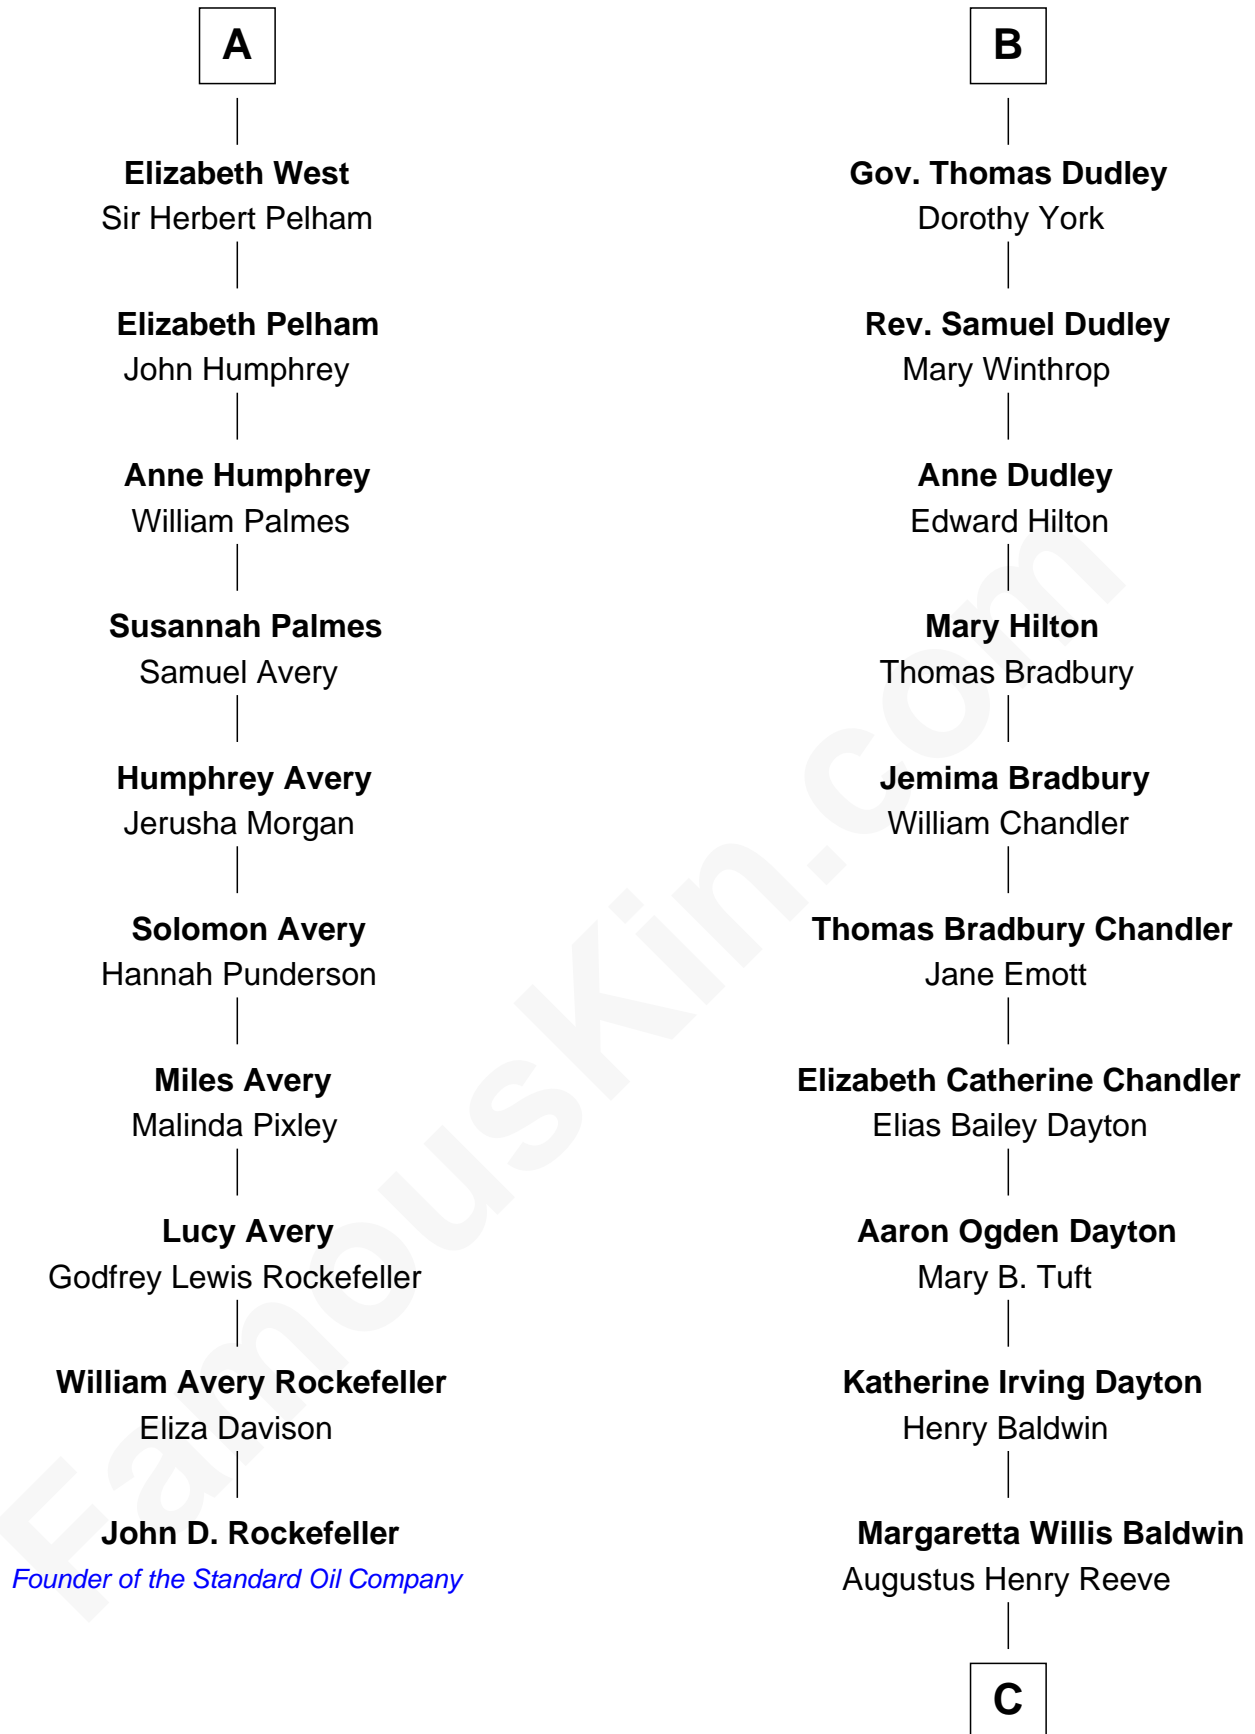

# FamousKin.com Relationship Chart of

**John D. Rockefeller**

*Founder of the Standard Oil Company*

16th cousin 3 times removed of

**Christopher Reeve**

*Movie Actor*

**Sir Thomas de Holand**

Alice Fitzalan

**Sir William Carey**

Mary Boleyn

**Catherine Carey**

Sir Francis Knollys

**Anne Knollys**

Sir Thomas West

**A**

**Eleanor Holand**

Edward Cherleton

**Joyce Cherleton**

Sir John Tiptoft

**Joyce Tiptoft**

Sir Edmund Sutton

**Sir Edward Sutton**

Cecily Willoughby

**Sir John Sutton**

Cecily Grey

**Sir Henry Dudley**

----- Ashton

*Probable*

**Roger Dudley**

Susanna Thorne

**B**

**C**